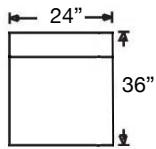

PATTERN AVAILABILITY:
 RG, PS, NM

SU CASA
 — It's Your Home —
 SUCASA.FURNITURE

MAYA SECTIONAL

Shown: Right Arm Corner Sofa, Armless Loveseat,
and Left Arm Chaise
Overall Height 34"
Seat Height 21" | Seat Depth 23"

G560-RFF-118
Left Arm Corner Sofa
\$2650

G560-RFF-119
Right Arm Corner Sofa
\$2650

G560-RFF-114
Left Arm Loveseat
\$2187

G560-RFF-115
Right Arm Loveseat
\$2187

G560-RFF-116
Left Arm Sofa
\$2487

G560-RFF-117
Right Arm Sofa
\$2487