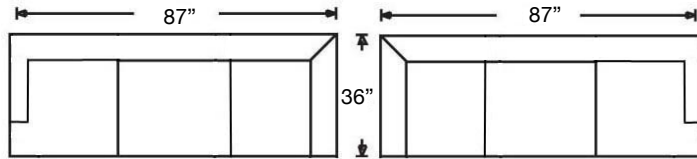

MAYA SECTIONAL

Tight Back, Standard Comfort Foam Cushion Sectional
 Shown: Right Arm Corner Sofa, Armless Loveseat, and Left Arm Chaise

Overall Height 34" | Seat Height 21" | Seat Depth 23"

Ordering Options	LT/RT Arm Corner Sofa	LT/RT Arm Sofa	LT/RT Arm Q Sleep Sofa	LT/RT Arm Loveseat	Armless Loveseat
20" Welted Down-Blend Throw Pillow	\$110/2	\$55/1	\$55/1	\$55/1	N/A
Extra Firm Cushion	\$187	\$187	\$187	\$187	\$162
Comfort Down Cushion	\$312	\$312	\$312	\$312	\$237
Leg Finish	✓	✓	✓	✓	✓
Coil Spring Mattress	N/A	N/A	✓	N/A	N/A
Memory Foam Mattress	N/A	N/A	\$375	N/A	N/A

Ordering Options	LT/RT Arm Chaise	LT/RT Arm Chair	Armless Chair	Wedge
20" Welted Down-Blend Throw Pillow	\$55/1	\$55/1	N/A	\$55/1
Extra Firm Cushion	\$162	\$100	\$100	\$162
Comfort Down Cushion	\$312	\$237	\$187	\$312
Leg Finish	✓	✓	✓	✓

PATTERN AVAILABILITY:
 RG, PS, NM

SU CASA
 — It's Your Home —
 SUCASA.FURNITURE

MAYA SECTIONAL

Shown: Right Arm Corner Sofa, Armless Loveseat,
and Left Arm Chaise
Overall Height 34"
Seat Height 21" | Seat Depth 23"