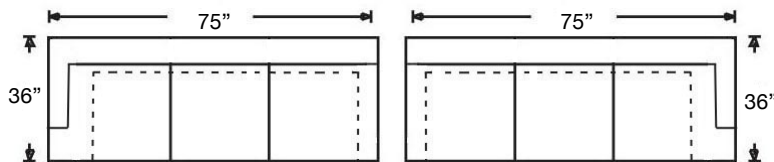

PATTERN AVAILABILITY:
 RG, PS, NM

SU CASA
 — It's Your Home —
 SUCASA.FURNITURE

MAYA SECTIONAL

Shown: Right Arm Corner Sofa, Armless Loveseat,
and Left Arm Chaise
Overall Height 34"
Seat Height 21" | Seat Depth 23"

G560-RFF-061
Armless Chair
\$1350

G560-RFF-041
Armless Loveseat
\$2100

G560-RFF-112
Left Arm Chair
\$1712

G560-RFF-113
Right Arm Chair
\$1712

G560-RFF-110
Left Arm Chaise
\$2100

G560-RFF-111
Right Arm Chaise
\$2100