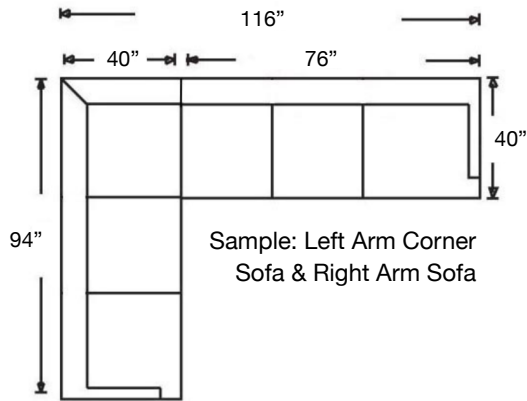

# MACKENZIE SLIPCOVER SECTIONAL

Loose Back, Extra Comfort Foam Cushion Slipcover Sectional  
 Shown: Left Arm Corner Sofa and Right Arm Sofa  
 Overall Height 38" | Seat Height 21" | Seat Depth 21"

| Ordering Options                   | LT/RT Arm Corner Sofa | LT/RT Arm Q Sleep Sofa | LT/RT Arm Sofa | LT/RT Arm Loveseat | Armless F Sleep Loveseat | Armless Loveseat |
|------------------------------------|-----------------------|------------------------|----------------|--------------------|--------------------------|------------------|
| 20" Welted Down-Blend Throw Pillow | \$110/2               | \$55/1                 | \$55/1         | \$55/1             | N/A                      | N/A              |
| Extra Firm Cushion                 | \$187                 | \$187                  | \$187          | \$162              | \$162                    | \$162            |
| Comfort Down Cushion               | \$312                 | \$312                  | \$312          | \$312              | \$312                    | \$237            |
| Contrast Welt                      | \$237                 | \$237                  | \$237          | \$237              | \$237                    | \$237            |
| Coil Spring Mattress               | N/A                   | ✓                      | N/A            | N/A                | ✓                        | N/A              |
| Memory Foam Mattress               | N/A                   | \$375                  | N/A            | N/A                | \$375                    | N/A              |
| Slipcover ONLY                     | \$1725                | \$1425                 | \$1725         | \$1425             | \$1425                   | \$1262           |

# MACKENZIE SLIPCOVER SECTIONAL

Shown: Left Arm Corner Slipcover Sofa,  
Right Arm Slipcover Sofa

Overall Height 38"

Seat Height 21" | Seat Depth 21"

C398-RFF-RSE  
Left Arm Corner Sofa  
\$3275

C398-RFF-LSE  
Right Arm Corner Sofa  
\$3275