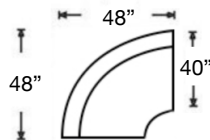

# MACKENZIE SLIPCOVER SECTIONAL

Shown: Left Arm Corner Slipcover Sofa,  
Right Arm Slipcover Sofa

Overall Height 38"

Seat Height 21" | Seat Depth 21"

C398-RFF-RSE  
Left Arm Corner Sofa  
\$3275

C398-RFF-LSE  
Right Arm Corner Sofa  
\$3275

C392-RFF-RSE  
Left Arm Loveseat  
\$2662

C392-RFF-LSE  
Right Arm Loveseat  
\$2662

C396-RFF-RSE  
Left Arm Sofa  
\$3025

C396-RFF-LSE  
Right Arm Sofa  
\$3025

C394-RFF-LAL  
Armless Loveseat  
\$2512

C397-RFF-WGE  
Wedge  
\$2487