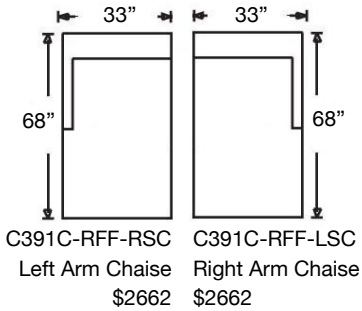

# MACKENZIE SLIPCOVER SECTIONAL

Shown: Left Arm Corner Slipcover Sofa,  
Right Arm Slipcover Sofa

Overall Height 38"

Seat Height 21" | Seat Depth 21"

C398-RFF-RSE  
Left Arm Corner Sofa  
\$3275

C398-RFF-LSE  
Right Arm Corner Sofa  
\$3275