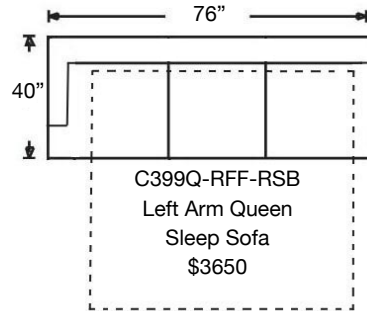

C399Q-RFF-RSB
Left Arm Queen
Sleep Sofa
$3650