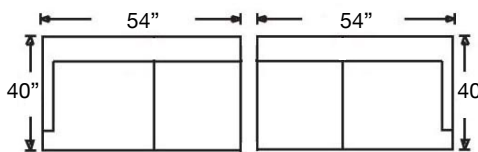

C391C-RFF-RSC
Left Arm Chaise
$2662

C391C-RFF-LSC
Right Arm Chaise
$2662

C392-RFF-RSE
Left Arm Loveseat
$2662

C392-RFF-LSE
Right Arm Loveseat
$2662