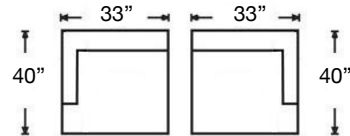

C393-RFF-RSE
Left Arm Chair
$2150

C393-RFF-LSE
Right Arm Chair
$2150

PATTERN AVAILABILITY:
RG, PS, NM, RS

SU CASA
— It's Your Home —

SUCASA.FURNITURE