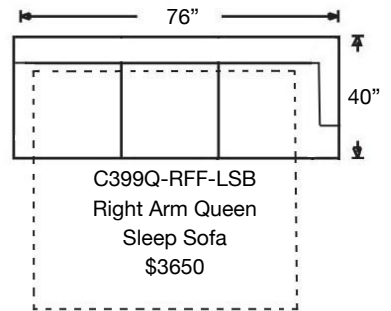

# MACKENZIE SLIPCOVER SECTIONAL

Shown: Left Arm Corner Slipcover Sofa,  
Right Arm Slipcover Sofa

Overall Height 38"

Seat Height 21" | Seat Depth 21"

C398-RFF-RSE  
Left Arm Corner Sofa  
\$3275

C398-RFF-LSE  
Right Arm Corner Sofa  
\$3275

C391C-RFF-RSC  
Left Arm Chaise  
\$2662

C391C-RFF-LSC  
Right Arm Chaise  
\$2662

C399F-RFF-000  
Armless Full  
Sleep Loveseat  
\$3200

C399Q-RFF-RSB  
Left Arm Queen  
Sleep Sofa  
\$3650

C399Q-RFF-LSB  
Right Arm Queen  
Sleep Sofa  
\$3650