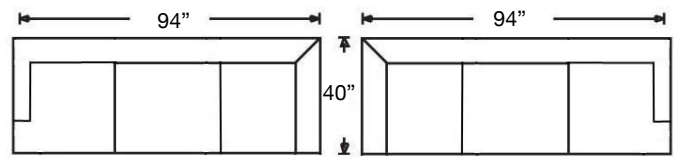

| Ordering Options                   | LT/RT Arm Chaise | LT/RT Arm Chair | Armless Chair | Wedge  |
|------------------------------------|------------------|-----------------|---------------|--------|
| 20" Welted Down-Blend Throw Pillow | \$55/1           | \$55/1          | N/A           | \$55/1 |
| Extra Firm Cushion                 | \$162            | \$100           | \$100         | \$162  |
| Comfort Down Cushion               | \$312            | \$237           | \$187         | \$312  |
| Contrast Welt                      | \$237            | \$125           | \$125         | \$237  |
| Slipcover ONLY                     | \$1262           | \$987           | \$800         | \$1262 |

# MACKENZIE SLIPCOVER SECTIONAL

Shown: Left Arm Corner Slipcover Sofa,  
Right Arm Slipcover Sofa

Overall Height 38"

Seat Height 21" | Seat Depth 21"

C398-RFF-RSE  
Left Arm Corner Sofa  
\$3275

C398-RFF-LSE  
Right Arm Corner Sofa  
\$3275