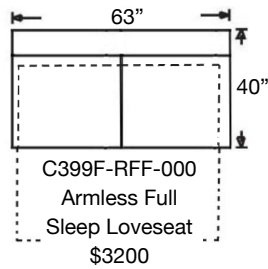

# MACKENZIE SLIPCOVER SECTIONAL

Shown: Left Arm Corner Slipcover Sofa,  
Right Arm Slipcover Sofa

Overall Height 38"

Seat Height 21" | Seat Depth 21"

C398-RFF-RSE  
Left Arm Corner Sofa  
\$3275

C398-RFF-LSE  
Right Arm Corner Sofa  
\$3275

C391C-RFF-RSC  
Left Arm Chaise  
\$2662

C391C-RFF-LSC  
Right Arm Chaise  
\$2662

C399F-RFF-000  
Armless Full  
Sleep Loveseat  
\$3200

C399Q-RFF-RSB  
Left Arm Queen  
Sleep Sofa  
\$3650

C399Q-RFF-LSB  
Right Arm Queen  
Sleep Sofa  
\$3650