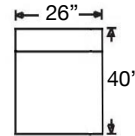

# MACKENZIE SLIPCOVER SECTIONAL

Shown: Left Arm Corner Slipcover Sofa,  
Right Arm Slipcover Sofa

Overall Height 38"

Seat Height 21" | Seat Depth 21"

C398-RFF-RSE  
Left Arm Corner Sofa  
\$3275

C398-RFF-LSE  
Right Arm Corner Sofa  
\$3275

C392-RFF-RSE  
Left Arm Loveseat  
\$2662

C392-RFF-LSE  
Right Arm Loveseat  
\$2662

C396-RFF-RSE  
Left Arm Sofa  
\$3025

C396-RFF-LSE  
Right Arm Sofa  
\$3025

C394-RFF-LAL  
Armless Loveseat  
\$2512

C397-RFF-WGE  
Wedge  
\$2487