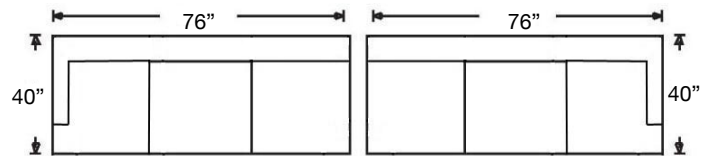

C396-RFF-RSE
Left Arm Sofa
$3025

C396-RFF-LSE
Right Arm Sofa
$3025