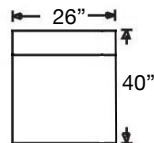

9255-RFF-000
Armless Chair
$1575