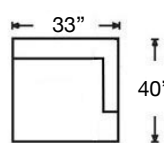

9253-RFF-LSE
Right Arm Chair
$1837