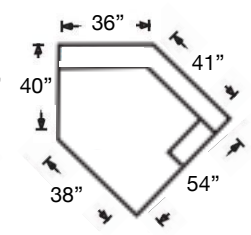

PATTERN AVAILABILITY:
 RG, PS, NM, RS

SU CASA
 — It's Your Home —
 SUCASA.FURNITURE

MACKENZIE SECTIONAL

Shown: Left Arm Corner Sofa & Right Arm Sofa
Overall Height 36"
Seat Height 21" | Seat Depth 21"

9258-RFF-RSE
Left Arm Corner Sofa
\$2887

9254-RFF-000
Armless Loveseat
\$2262

9253-RFF-RSE
Left Arm Chair
\$1837

9253-RFF-LSE
Right Arm Chair
\$1837

9255-RFF-000
Armless Chair
\$1575

9257-RFF-COR000
Corner Chair
\$2012

9258-RFF-126
Left Arm Cuddler
\$3112