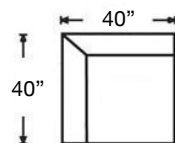

PATTERN AVAILABILITY:
 RG, PS, NM, RS

SU CASA
 — It's Your Home —
 SUCASA.FURNITURE

MACKENZIE SECTIONAL

Shown: Left Arm Corner Sofa & Right Arm Sofa
Overall Height 36"
Seat Height 21" | Seat Depth 21"

9258-RFF-RSE
Left Arm Corner Sofa
\$2887

9254-RFF-000
Armless Loveseat
\$2262

9253-RFF-RSE
Left Arm Chair
\$1837

9253-RFF-LSE
Right Arm Chair
\$1837

9255-RFF-000
Armless Chair
\$1575

9257-RFF-COR000
Corner Chair
\$2012

9258-RFF-126
Left Arm Cuddler
\$3112