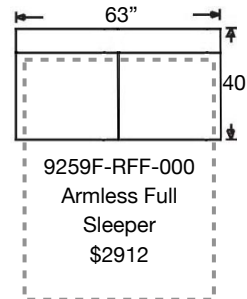

PATTERN AVAILABILITY:
 RG, PS, NM, RS

SU CASA
 — It's Your Home —
 SUCASA.FURNITURE

MACKENZIE SECTIONAL

Shown: Left Arm Corner Sofa & Right Arm Sofa
Overall Height 36"
Seat Height 21" | Seat Depth 21"

9258-RFF-RSE
Left Arm Corner Sofa
\$2887

9258-RFF-LSE
Right Arm Corner Sofa
\$2887

9256-RFF-RSE
Left Arm Sofa
\$2662

9256-RFF-LSE
Right Arm Sofa
\$2662

9259Q-RFF-RSB
Left Arm Queen
Sleep Sofa
\$3225

9259Q-RFF-LSB
Right Arm Queen
Sleep Sofa
\$3225

9259F-RFF-000
Armless Full
Sleeper
\$2912

9257-RFF-000
Wedge
\$2100

9251C-RFF-RSC
Left Arm Chaise
\$2262

9251C-RFF-LSC
Right Arm Chaise
\$2262

9252-RFF-RSE
Left Arm Loveseat
\$2412

9252-RFF-LSE
Right Arm Loveseat
\$2412