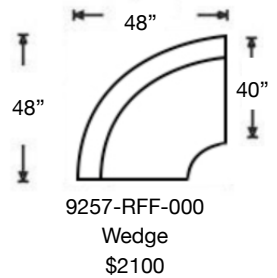

PATTERN AVAILABILITY:
 RG, PS, NM, RS

SU CASA
 — It's Your Home —
 SUCASA.FURNITURE

MACKENZIE SECTIONAL

Shown: Left Arm Corner Sofa & Right Arm Sofa
Overall Height 36"
Seat Height 21" | Seat Depth 21"

9258-RFF-RSE
Left Arm Corner Sofa
\$2887

9258-RFF-LSE
Right Arm Corner Sofa
\$2887

9256-RFF-RSE
Left Arm Sofa
\$2662

9256-RFF-LSE
Right Arm Sofa
\$2662

9259Q-RFF-RSB
Left Arm Queen
Sleep Sofa
\$3225

9259Q-RFF-LSB
Right Arm Queen
Sleep Sofa
\$3225

9259F-RFF-000
Armless Full
Sleeper
\$2912

9257-RFF-000
Wedge
\$2100

9251C-RFF-RSC
Left Arm Chaise
\$2262

9251C-RFF-LSC
Right Arm Chaise
\$2262

9252-RFF-RSE
Left Arm Loveseat
\$2412

9252-RFF-LSE
Right Arm Loveseat
\$2412