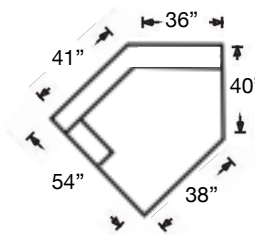

PATTERN AVAILABILITY:
 RG, PS, NM, RS

SU CASA
 — It's Your Home —
 SUCASA.FURNITURE

MACKENZIE SECTIONAL

Shown: Left Arm Corner Sofa & Right Arm Sofa
Overall Height 36"
Seat Height 21" | Seat Depth 21"

9258-RFF-RSE
Left Arm Corner Sofa
\$2887

9254-RFF-000
Armless Loveseat
\$2262

9253-RFF-RSE
Left Arm Chair
\$1837

9253-RFF-LSE
Right Arm Chair
\$1837

9255-RFF-000
Armless Chair
\$1575

9257-RFF-COR000
Corner Chair
\$2012

9258-RFF-126
Left Arm Cuddler
\$3112