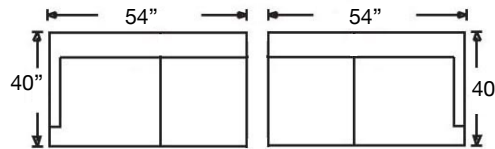

PATTERN AVAILABILITY:
 RG, PS, NM, RS

SU CASA
 — It's Your Home —
 SUCASA.FURNITURE

MACKENZIE SECTIONAL

Shown: Left Arm Corner Sofa & Right Arm Sofa
Overall Height 36"
Seat Height 21" | Seat Depth 21"

9258-RFF-RSE
Left Arm Corner Sofa
\$2887

9259F-RFF-000
Armless Full
Sleeper
\$2912

9257-RFF-000
Wedge
\$2100

9251C-RFF-RSC
Left Arm Chaise
\$2262

9251C-RFF-LSC
Right Arm Chaise
\$2262

9252-RFF-RSE
Left Arm Loveseat
\$2412

9252-RFF-LSE
Right Arm Loveseat
\$2412