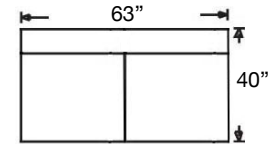

PATTERN AVAILABILITY:
 RG, PS, NM, RS

SU CASA
 — It's Your Home —
 SUCASA.FURNITURE

MACKENZIE SECTIONAL

Shown: Left Arm Corner Sofa & Right Arm Sofa
Overall Height 36"
Seat Height 21" | Seat Depth 21"

9258-RFF-RSE
Left Arm Corner Sofa
\$2887

9259F-RFF-000
Armless Full
Sleeper
\$2912

9257-RFF-000
Wedge
\$2100

9251C-RFF-RSC
Left Arm Chaise
\$2262

9251C-RFF-LSC
Right Arm Chaise
\$2262

9252-RFF-RSE
Left Arm Loveseat
\$2412

9252-RFF-LSE
Right Arm Loveseat
\$2412