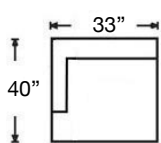

9253-RFF-RSE
Left Arm Chair
$1837