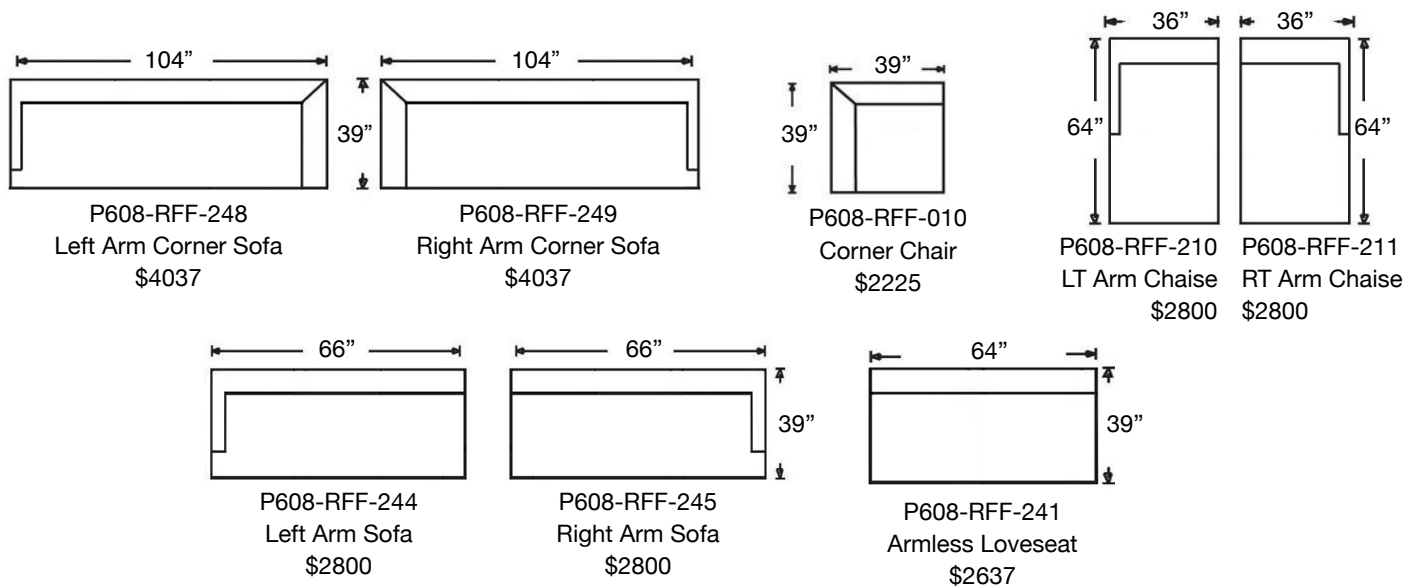

PATTERN AVAILABILITY:
RG, PS, NM, RS

SU CASA
— It's Your Home —
SUCASA.FURNITURE