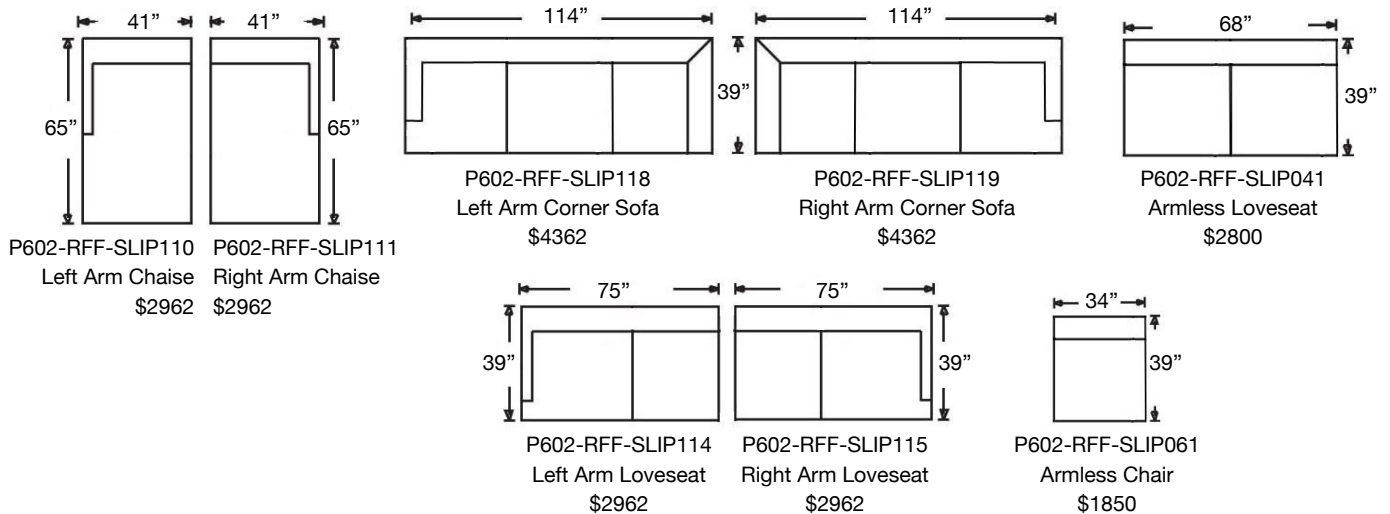

PATTERN AVAILABILITY:
RG, PS, NM, RS

SU CASA
— It's Your Home —
SUCASA.FURNITURE