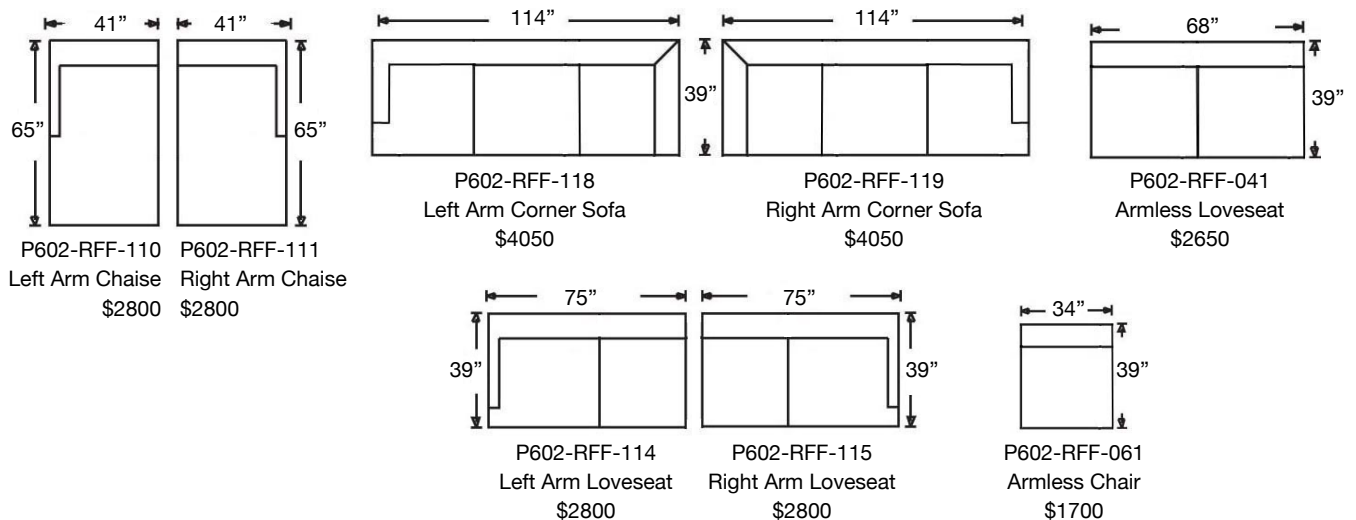

PATTERN AVAILABILITY:
RG, PS, NM, RS

SU CASA
— It's Your Home —
SUCASA.FURNITURE