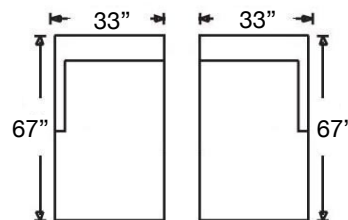

AUDEN SECTIONAL

Loose Back, Plush Comfort Foam Cushion Sectional
 Shown: Left Arm Chaise + Armless Loveseat + Right Arm Chaise

Overall Height 38" | Seat Height 20" | Seat Depth 24"

Ordering Options	LT/RT Arm Corner Sofa	LT/RT Arm Sofa	LT/RT Arm Loveseat	LT/RT Arm Chaise	Armless Loveseat	Armless Chair	Corner Chair
20" Down Throw Pillow	\$110/2	\$55/1	\$55/1	\$55/1	N/A	N/A	\$55/1
Comfort Down Cushion	\$312	\$312	\$312	\$312	\$237	\$187	\$237
Nailhead Trim	\$162	\$162	\$162	\$162	\$112	\$112	\$112

NOTE: If nails are ordered, you must specify Brass, Gold, Pewter, or Black Nickel

PS, NM & RS pattern types will have seams on seat rail, in-back and outback at cushion break. PS & NM pattern types on the 110/111 chaise will have a seam about 4" in from the cushion seam under the back cushion.

PATTERN AVAILABILITY:
 RG, PS, NM, RS

SU CASA
 — It's Your Home —
 SUCASA.FURNITURE

AUDEN SECTIONAL

Shown: Left Arm Chaise, Armless Loveseat, and Right Arm Chaise
Overall Height 38" | Seat Height 20" | Seat Depth 24"

P609-RFF-118
Left Arm Corner Sofa
\$4037

P609-RFF-119
Right Arm Corner Sofa
\$4037

P609-RFF-110
Left Arm Chaise
\$2800

P609-RFF-111
Right Arm Chaise
\$2800

Chaise Seat Depth 50"

P609-RFF-116
Left Arm Sofa
\$3512