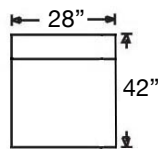

PATTERN AVAILABILITY:
 RG, PS, NM, RS

SU CASA
 — It's Your Home —
 SUCASA.FURNITURE

AUDEN SECTIONAL

Shown: Left Arm Chaise, Armless Loveseat, and Right Arm Chaise
Overall Height 38" | Seat Height 20" | Seat Depth 24"

P609-RFF-117
Right Arm Sofa
\$3512

P609-RFF-114
Left Arm Loveseat
\$2800

P609-RFF-115
Right Arm Loveseat
\$2800

P609-RFF-041
Armless Loveseat
\$2637

P609-RFF-061
Armless Chair
\$1425

P609-RFF-010
Corner Chair
\$2225