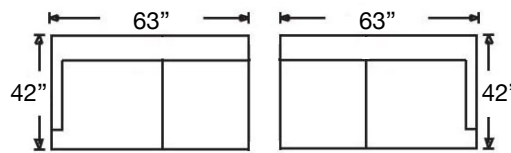

P609-RFF-114
Left Arm Loveseat
$2800

P609-RFF-115
Right Arm Loveseat
$2800