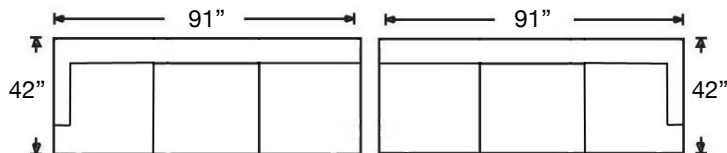

PATTERN AVAILABILITY:
 RG, PS, NM, RS

SU CASA
 — It's Your Home —
 SUCASA.FURNITURE

AUDEN SECTIONAL

Shown: Left Arm Chaise, Armless Loveseat, and Right Arm Chaise
Overall Height 38" | Seat Height 20" | Seat Depth 24"

P609-RFF-118
Left Arm Corner Sofa
\$4037

P609-RFF-119
Right Arm Corner Sofa
\$4037

P609-RFF-110
Left Arm Chaise
\$2800

P609-RFF-111
Right Arm Chaise
\$2800

Chaise Seat Depth 50"

P609-RFF-116
Left Arm Sofa
\$3512