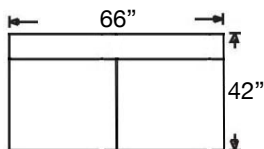

P609-RFF-041
Armless Loveseat
$2637