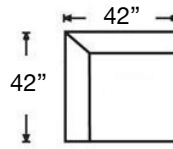

PATTERN AVAILABILITY:
 RG, PS, NM, RS

SU CASA
 — It's Your Home —
 SUCASA.FURNITURE

AUDEN SECTIONAL

Shown: Left Arm Chaise, Armless Loveseat, and Right Arm Chaise
Overall Height 38" | Seat Height 20" | Seat Depth 24"

P609-RFF-117
Right Arm Sofa
\$3512

P609-RFF-114
Left Arm Loveseat
\$2800

P609-RFF-115
Right Arm Loveseat
\$2800

P609-RFF-041
Armless Loveseat
\$2637

P609-RFF-061
Armless Chair
\$1425

P609-RFF-010
Corner Chair
\$2225