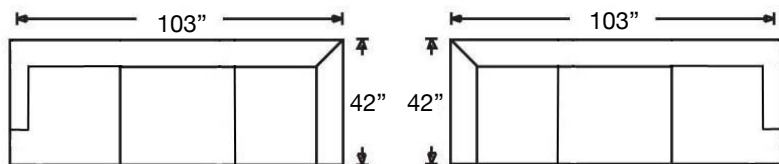

PATTERN AVAILABILITY:
 RG, PS, NM, RS

SU CASA
 — It's Your Home —
 SUCASA.FURNITURE

AUDEN SECTIONAL

Shown: Left Arm Chaise, Armless Loveseat, and Right Arm Chaise
Overall Height 38" | Seat Height 20" | Seat Depth 24"