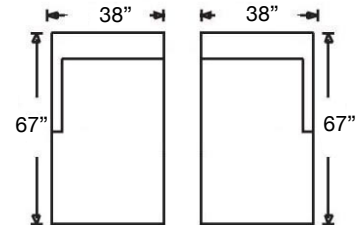

Left Arm Chaise
Sylvie-RBB-SLIP110
$3927

Right Arm Chaise
Sylvie-RBB-SLIP111
$3927