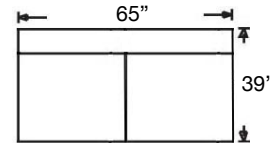

Left Arm Chaise
Sylvie-RBB-SLIP110
\$3927

Right Arm Chaise
Sylvie-RBB-SLIP111
\$3927

Corner Chair
Sylvie-RBB-SLIP010
\$3179

Armless Chair
Sylvie-RBB-SLIP061
\$2414

Armless Loveseat
Sylvie-RBB-SLIP041 (2 Cushion)
Sylvie-RBB-SLIP241 (Bench)
\$3927