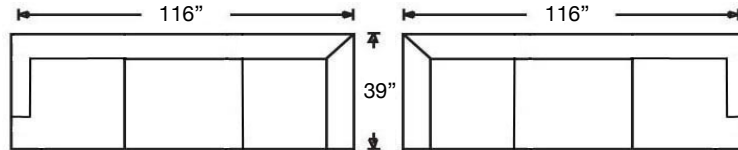

SYBIL SLIPCOVER SECTIONAL

Loose Back, Standard Comfort Down Cushion Slipcover Sectional
Shown: Left Arm 3-Seated Corner Sofa (118) / Right Arm 2-Seated Sofa (117)
 Overall Height: 35" | Seat Height: 21" | Seat Depth: 24" | Arm Height: 25"

Ordering Options	RT/LT Arm Corner Sofa	RT/LT Arm Sofa	RT/LT Arm Loveseat	Armless Loveseat	RT/LT Arm Chaise	RT/LT Arm Chair	Corner Chair	Armless Chair
Non-Welted Kidney Pillow (1)	✓	✓	✓	N/A	✓	✓	N/A	N/A
18" Non-Welted Down-Blend Throw Pillow	\$110/2	\$110/2	\$110/2	N/A	\$55/1	N/A	N/A	N/A
Extra Comfort Foam Cushion	✓	✓	✓	✓	✓	✓	✓	✓
Supreme Comfort Down Cushion	\$400	\$400	\$350	\$350	\$350	\$237	\$237	\$237
Slipcovers ONLY	\$1725	\$1425	\$1425	\$1262	\$1262	\$987	\$1262	\$800

Pieces available with standard cushion or bench seating, see following page for specific items.

PATTERN AVAILABILITY:
 RG, PS, NM, RS

SU CASA
 — It's Your Home —
 SUCASA.FURNITURE

SYBIL SLIPCOVER SECTIONAL

Shown: Bench Seat, Left 3-Seated Corner Sofa (248)
and Right Arm 2-Seated Sofa (247)

Left Arm Corner 3-Seat Sofa
Sylvie-RBB-SLIP118 (3 Cushion)
Sylvie-RBB-SLIP248 (Bench)
\$5933

Right Arm Corner 3-Seat Sofa
Sylvie-RBB-SLIP119 (3 Cushion)
Sylvie-RBB-SLIP249 (Bench)
\$5933