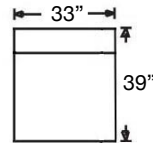

Left Arm 2-Seat Sofa
Sylvie-RBB-SLIP116 (2 Cushion)
Sylvie-RBB-SLIP246 (Bench)
\$4454

Right Arm 2-Seat Sofa
Sylvie-RBB-SLIP117 (2 Cushion)
Sylvie-RBB-SLIP247 (Bench)
\$4454

Left Arm Chair
Sylvie-RBB-SLIP112
\$2958

Right Arm Chair
Sylvie-RBB-SLIP113
\$2958

Left Arm 2-Seat Loveseat
Sylvie-RBB-SLIP114 (2 Cushion)
Sylvie-RBB-SLIP244 (Bench)
\$4233

Right Arm 2-Seat Loveseat
Sylvie-RBB-SLIP115 (2 Cushion)
Sylvie-RBB-SLIP245 (Bench)
\$4233

Left Arm Chaise
Sylvie-RBB-SLIP110
\$3927

Right Arm Chaise
Sylvie-RBB-SLIP111
\$3927

Corner Chair
Sylvie-RBB-SLIP010
\$3179

Armless Chair
Sylvie-RBB-SLIP061
\$2414

Armless Loveseat
Sylvie-RBB-SLIP041 (2 Cushion)
Sylvie-RBB-SLIP241 (Bench)
\$3927