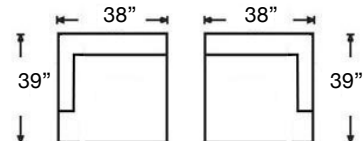

Shown: Bench Seat, Left 3-Seated Corner Sofa (248)
and Right Arm 2-Seated Sofa (247)

Left Arm Corner 3-Seat Sofa
Sylvie-RBB-SLIP118 (3 Cushion)
Sylvie-RBB-SLIP248 (Bench)
\$5933

Right Arm Corner 3-Seat Sofa
Sylvie-RBB-SLIP119 (3 Cushion)
Sylvie-RBB-SLIP249 (Bench)
\$5933

Left Arm 2-Seat Sofa
Sylvie-RBB-SLIP116 (2 Cushion)
Sylvie-RBB-SLIP246 (Bench)
\$4454

Right Arm 2-Seat Sofa
Sylvie-RBB-SLIP117 (2 Cushion)
Sylvie-RBB-SLIP247 (Bench)
\$4454

Left Arm Chair
Sylvie-RBB-SLIP112
\$2958