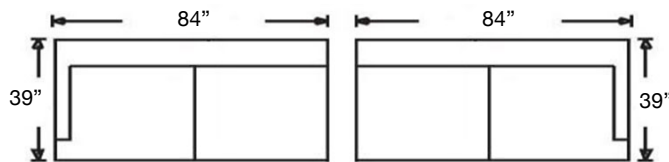

SYBIL SLIPCOVER SECTIONAL

Loose Back, Standard Comfort Down Cushion Slipcover Sectional
Shown: Left Arm 3-Seated Corner Sofa (118) / Right Arm 2-Seated Sofa (117)
 Overall Height: 35" | Seat Height: 21" | Seat Depth: 24" | Arm Height: 25"

Shown: Bench Seat, Left 3-Seated Corner Sofa (248)
and Right Arm 2-Seated Sofa (247)

Left Arm Corner 3-Seat Sofa
Sylvie-RBB-SLIP118 (3 Cushion)
Sylvie-RBB-SLIP248 (Bench)
\$5933

Right Arm Corner 3-Seat Sofa
Sylvie-RBB-SLIP119 (3 Cushion)
Sylvie-RBB-SLIP249 (Bench)
\$5933