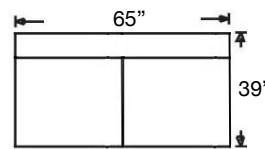

# SYBIL SECTIONAL

Shown: Bench Seat, Left 3-Seated Corner Sofa (248)  
and Right Arm 2-Seated Sofa (247)

**Left Arm Corner 3-Seat Sofa**  
Sylvie-RBB-118 (3 Cushion)  
Sylvie-RBB-248 (Bench)  
\$4212

**Right Arm Corner 3-Seat Sofa**  
Sylvie-RBB-119 (3 Cushion)  
Sylvie-RBB-249 (Bench)  
\$4212

**Left Arm 2-Seat Loveseat**  
Sylvie-RBB-114 (2 Cushion)  
Sylvie-RBB-244 (Bench)  
\$2962

**Right Arm 2-Seat Loveseat**  
Sylvie-RBB-115 (2 Cushion)  
Sylvie-RBB-245 (Bench)  
\$2962

**Left Arm Chair**  
Sylvie-RBB-112  
\$2025

**Right Arm Chair**  
Sylvie-RBB-113  
\$2025

**Corner Chair**  
Sylvie-RBB-010  
\$2187

**Armless Loveseat**  
Sylvie-RBB-041 (2 Cushion)  
Sylvie-RBB-241 (Bench)  
\$2725

**Armless Chair**  
Sylvie-RBB-061  
\$1612