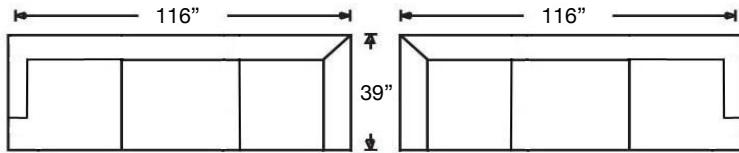

# SYBIL SECTIONAL

Loose Back, Standard Comfort Down Cushion Sectional

Shown: Left 3-Seated Corner Sofa (118) / Armless Loveseat (041) / Right Arm Chaise (111)

Overall Height: 35" | Seat Height: 21" | Seat Depth: 24" | Arm Height: 25"

*Pieces available with standard cushion or bench seating, see following page for specific items.*

PATTERN AVAILABILITY:  
RG, PS, NM, RS

**SU CASA**  
— It's Your Home —  
SUCASA.FURNITURE

# SYBIL SECTIONAL

Shown: Bench Seat, Left 3-Seated Corner Sofa (248)  
and Right Arm 2-Seated Sofa (247)

**Left Arm Corner 3-Seat Sofa**  
Sylvie-RBB-118 (3 Cushion)  
Sylvie-RBB-248 (Bench)  
\$4212

**Right Arm Corner 3-Seat Sofa**  
Sylvie-RBB-119 (3 Cushion)  
Sylvie-RBB-249 (Bench)  
\$4212