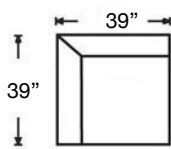

Corner Chair
Sylvie-RBB-010
$2187