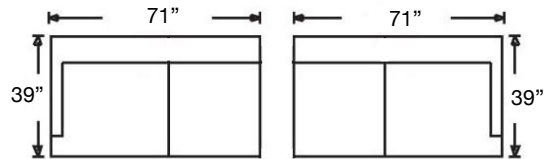

Left Arm 2-Seat Loveseat
Sylvie-RBB-114 (2 Cushion)
Sylvie-RBB-244 (Bench)
$2962

Right Arm 2-Seat Loveseat
Sylvie-RBB-115 (2 Cushion)
Sylvie-RBB-245 (Bench)
$2962