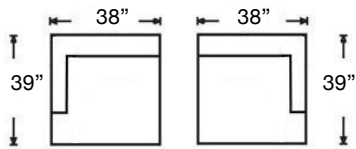

# SYBIL SECTIONAL

Loose Back, Standard Comfort Down Cushion Sectional

Shown: Left 3-Seated Corner Sofa (118) / Armless Loveseat (041) / Right Arm Chaise (111)

Overall Height: 35" | Seat Height: 21" | Seat Depth: 24" | Arm Height: 25"

# SYBIL SECTIONAL

Shown: Bench Seat, Left 3-Seated Corner Sofa (248)  
and Right Arm 2-Seated Sofa (247)

**Left Arm Corner 3-Seat Sofa**  
Sylvie-RBB-118 (3 Cushion)  
Sylvie-RBB-248 (Bench)  
\$4212

**Right Arm Corner 3-Seat Sofa**  
Sylvie-RBB-119 (3 Cushion)  
Sylvie-RBB-249 (Bench)  
\$4212

**Left Arm Chaise**  
Sylvie-RBB-110  
\$2725

**Right Arm Chaise**  
Sylvie-RBB-111  
\$2725

**Left Arm 2-Seat Sofa**  
Sylvie-RBB-116 (2 Cushion)  
Sylvie-RBB-246 (Bench)  
\$3112

**Right Arm 2-Seat Sofa**  
Sylvie-RBB-117 (2 Cushion)  
Sylvie-RBB-247 (Bench)  
\$3112

**Left Arm 2-Seat Loveseat**  
Sylvie-RBB-114 (2 Cushion)  
Sylvie-RBB-244 (Bench)  
\$2962

**Right Arm 2-Seat Loveseat**  
Sylvie-RBB-115 (2 Cushion)  
Sylvie-RBB-245 (Bench)  
\$2962

**Left Arm Chair**  
Sylvie-RBB-112  
\$2025