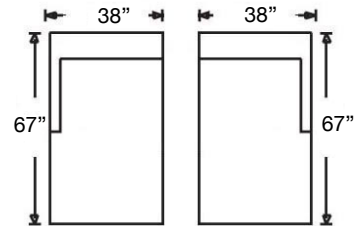

# SYBIL SECTIONAL

Loose Back, Standard Comfort Down Cushion Sectional

Shown: Left 3-Seated Corner Sofa (118) / Armless Loveseat (041) / Right Arm Chaise (111)

Overall Height: 35" | Seat Height: 21" | Seat Depth: 24" | Arm Height: 25"

# SYBIL SECTIONAL

Shown: Bench Seat, Left 3-Seated Corner Sofa (248)  
and Right Arm 2-Seated Sofa (247)

**Left Arm Corner 3-Seat Sofa**  
Sylvie-RBB-118 (3 Cushion)  
Sylvie-RBB-248 (Bench)  
\$4212

**Right Arm Corner 3-Seat Sofa**  
Sylvie-RBB-119 (3 Cushion)  
Sylvie-RBB-249 (Bench)  
\$4212