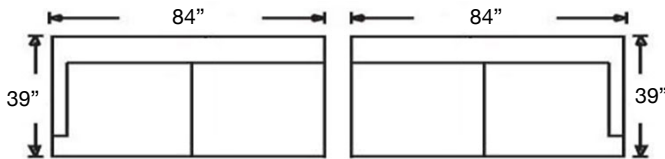

# SYBIL SECTIONAL

Loose Back, Standard Comfort Down Cushion Sectional

Shown: Left 3-Seated Corner Sofa (118) / Armless Loveseat (041) / Right Arm Chaise (111)

Overall Height: 35" | Seat Height: 21" | Seat Depth: 24" | Arm Height: 25"

# SYBIL SECTIONAL

Shown: Bench Seat, Left 3-Seated Corner Sofa (248)  
and Right Arm 2-Seated Sofa (247)

**Left Arm Corner 3-Seat Sofa**  
Sylvie-RBB-118 (3 Cushion)  
Sylvie-RBB-248 (Bench)  
\$4212

**Right Arm Corner 3-Seat Sofa**  
Sylvie-RBB-119 (3 Cushion)  
Sylvie-RBB-249 (Bench)  
\$4212

**Left Arm Chaise**  
Sylvie-RBB-110  
\$2725

**Right Arm Chaise**  
Sylvie-RBB-111  
\$2725

**Left Arm 2-Seat Sofa**  
Sylvie-RBB-116 (2 Cushion)  
Sylvie-RBB-246 (Bench)  
\$3112

**Right Arm 2-Seat Sofa**  
Sylvie-RBB-117 (2 Cushion)  
Sylvie-RBB-247 (Bench)  
\$3112