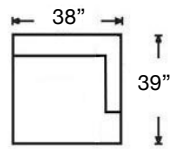

# SYBIL SECTIONAL

Loose Back, Standard Comfort Down Cushion Sectional

Shown: Left 3-Seated Corner Sofa (118) / Armless Loveseat (041) / Right Arm Chaise (111)

Overall Height: 35" | Seat Height: 21" | Seat Depth: 24" | Arm Height: 25"

# SYBIL SECTIONAL

Shown: Bench Seat, Left 3-Seated Corner Sofa (248)  
and Right Arm 2-Seated Sofa (247)

**Left Arm Corner 3-Seat Sofa**  
Sylvie-RBB-118 (3 Cushion)  
Sylvie-RBB-248 (Bench)  
\$4212

**Right Arm Corner 3-Seat Sofa**  
Sylvie-RBB-119 (3 Cushion)  
Sylvie-RBB-249 (Bench)  
\$4212

**Left Arm Chaise**  
Sylvie-RBB-110  
\$2725

**Right Arm Chaise**  
Sylvie-RBB-111  
\$2725

**Left Arm 2-Seat Sofa**  
Sylvie-RBB-116 (2 Cushion)  
Sylvie-RBB-246 (Bench)  
\$3112

**Right Arm 2-Seat Sofa**  
Sylvie-RBB-117 (2 Cushion)  
Sylvie-RBB-247 (Bench)  
\$3112

**Left Arm 2-Seat Loveseat**  
Sylvie-RBB-114 (2 Cushion)  
Sylvie-RBB-244 (Bench)  
\$2962

**Right Arm 2-Seat Loveseat**  
Sylvie-RBB-115 (2 Cushion)  
Sylvie-RBB-245 (Bench)  
\$2962

**Left Arm Chair**  
Sylvie-RBB-112  
\$2025