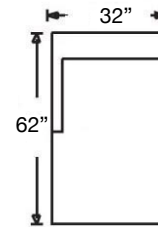

# OSSIE SECTIONAL

Loose Back, Standard Comfort Down Cushion Sofa  
 Shown: Left Arm Chaise, Armless Loveseat & Right Arm Corner Sofa

Overall Height: 36" | Seat Height: 21" | Seat Depth: 23" | Arm Height: 25"

# OSSIE SECTIONAL

Overall Height: 36" | Seat Height: 21"  
Seat Depth: 23" | Arm Height: 25"

Oslo-RBB-118  
Left Arm Corner Sofa  
\$3275

Oslo-RBB-119  
Right Arm Corner Sofa  
\$3275

Oslo-RBB-110  
Left Arm Chaise  
\$2487