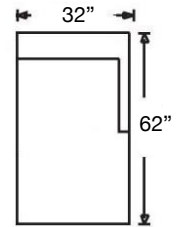

# OSSIE SECTIONAL

Loose Back, Standard Comfort Down Cushion Sofa  
 Shown: Left Arm Chaise, Armless Loveseat & Right Arm Corner Sofa

Overall Height: 36" | Seat Height: 21" | Seat Depth: 23" | Arm Height: 25"

# OSSIE SECTIONAL

Overall Height: 36" | Seat Height: 21"  
Seat Depth: 23" | Arm Height: 25"

Oslo-RBB-118  
Left Arm Corner Sofa  
\$3275

Oslo-RBB-119  
Right Arm Corner Sofa  
\$3275

Oslo-RBB-110  
Left Arm Chaise  
\$2487