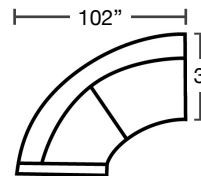

# OSSIE SECTIONAL

Loose Back, Standard Comfort Down Cushion Sofa  
 Shown: Left Arm Chaise, Armless Loveseat & Right Arm Corner Sofa

Overall Height: 36" | Seat Height: 21" | Seat Depth: 23" | Arm Height: 25"

# OSSIE SECTIONAL

Overall Height: 36" | Seat Height: 21"  
Seat Depth: 23" | Arm Height: 25"

Oslo-RBB-118  
Left Arm Corner Sofa  
\$3275

Oslo-RBB-119  
Right Arm Corner Sofa  
\$3275

Oslo-RBB-110  
Left Arm Chaise  
\$2487

Oslo-RBB-111  
Right Arm Chaise  
\$2487

Oslo-RBB-116  
Left Arm Sofa  
\$2962

Oslo-RBB-117  
Right Arm Sofa  
\$2962

Oslo-RBB-041  
Armless Loveseat  
\$2487

Oslo-RBB-114  
Left Arm Loveseat  
\$2650

Oslo-RBB-115  
Right Arm Loveseat  
\$2650