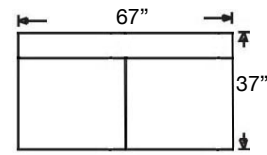

Oslo-RBB-041
Armless Loveseat
$2487