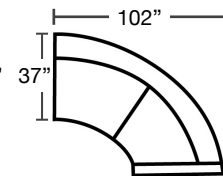

Oslo-RBB-215
Right Arm
Curved End
$5270

PATTERN AVAILABILITY:
RG, PS, NM, RS

SU CASA
— It's Your Home —

SUCASA.FURNITURE