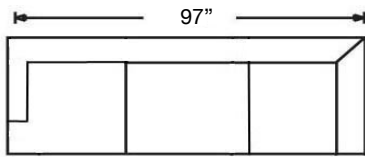

Ordering Options	RT/LT Arm Corner Sofa	RT/LT Arm Sofa	RT/LT Arm Loveseat	Armless Loveseat	RT/LT Arm Chaise	RT/LT Arm Curved End
22" Non-Welted Down-Blend Throw Pillow	\$90/2	\$45/1	\$45/1	N/A	\$45/1	\$45/1
18" Non-Welted Down-Blend Throw Pillow	\$110/2	\$55/1	\$55/1	N/A	\$55/1	\$55/1
Extra Comfort Foam Cushion	✓	✓	✓	✓	✓	✓
Supreme Comfort Down Cushion	\$400	\$400	\$350	\$350	\$237	\$540
Leg Finish	✓	✓	✓	✓	✓	✓

# OSSIE SECTIONAL

Overall Height: 36" | Seat Height: 21"  
Seat Depth: 23" | Arm Height: 25"

Oslo-RBB-118  
Left Arm Corner Sofa  
\$3275

Oslo-RBB-119  
Right Arm Corner Sofa  
\$3275

Oslo-RBB-110  
Left Arm Chaise  
\$2487