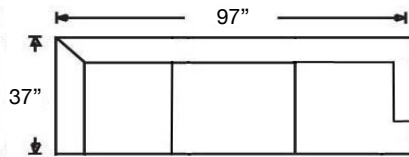

# OSSIE SECTIONAL

Overall Height: 36" | Seat Height: 21"  
Seat Depth: 23" | Arm Height: 25"

Oslo-RBB-118  
Left Arm Corner Sofa  
\$3275

Oslo-RBB-119  
Right Arm Corner Sofa  
\$3275

Oslo-RBB-110  
Left Arm Chaise  
\$2487