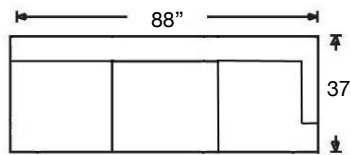

Oslo-RBB-117
Right Arm Sofa
$2962