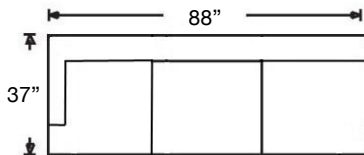

Oslo-RBB-116
Left Arm Sofa
$2962