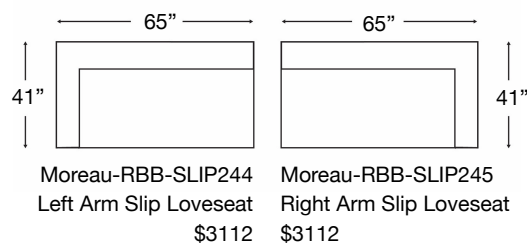

MORRIGAN SLIP SECTIONAL

Shown: Left Arm Slipcover Loveseat + Right Arm Slipcover Chaise
 Loose Back, Standard Comfort Down Cushion Sectional, Bench Seat
 Overall Height 35" | Seat Depth: 19" | Seat Height: 22" | Arm Height: 25"

Ordering Options	RT/LT Arm Corner Sofa	RT/LT Arm Loveseat	RT/LT Arm Chaise
20" Non-Welted Back Pillows	✓ (3)	✓ (2)	✓ (1)
18" Non-Welted Down-Blend Throw Pillows	\$110/2	\$110/2	\$55/1
Extra Comfort Foam Cushion	✓	✓	✓
Supreme Comfort Down Cushion	\$400	\$350	\$350