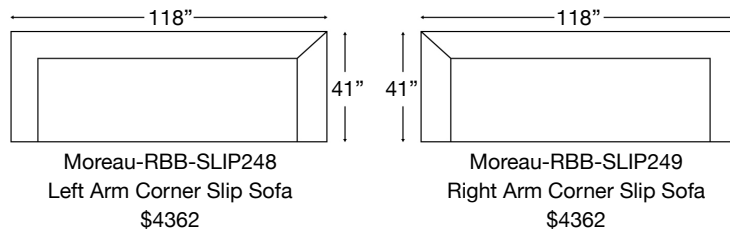

PATTERN AVAILABILITY:
RG, PS, NM, RS

SU CASA
— It's Your Home —
SUCASA.FURNITURE