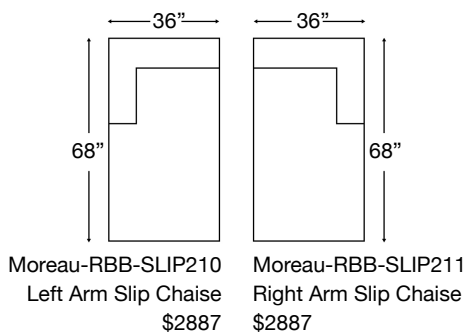

MORRIGAN SLIP SECTIONAL

Shown: Left Arm Slipcover Loveseat + Right Arm Slipcover Chaise
 Loose Back, Standard Comfort Down Cushion Sectional, Bench Seat
 Overall Height 35" | Seat Depth: 19" | Seat Height: 22" | Arm Height: 25"

Ordering Options	RT/LT Arm Corner Sofa	RT/LT Arm Loveseat	RT/LT Arm Chaise
20" Non-Welted Back Pillows	✓ (3)	✓ (2)	✓ (1)
18" Non-Welted Down-Blend Throw Pillows	\$110/2	\$110/2	\$55/1
Extra Comfort Foam Cushion	✓	✓	✓
Supreme Comfort Down Cushion	\$400	\$350	\$350