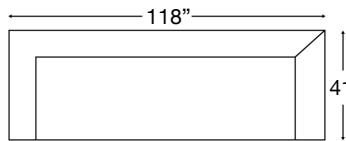

MORRIGAN SECTIONAL

Shown: Left Arm Loveseat + Right Arm Corner Sofa

Loose Back, Standard Comfort Down Cushion Sectional with Bench Seat
 Overall Height 35" | Seat Depth: 19" | Seat Height: 22" | Arm Height: 25"

Ordering Options	RT/LT Arm Corner Sofa	RT/LT Arm Loveseat	RT/LT Arm Chaise
20" Non-Welted Back Pillows	✓ (3)	✓ (2)	✓ (1)
18" Non-Welted Down-Blend Throw Pillows	\$110/2	\$110/2	\$55/1
Extra Comfort Foam Cushion	✓	✓	✓
Supreme Comfort Foam Cushion	\$400	\$350	\$350
Leg Finish	✓	✓	✓