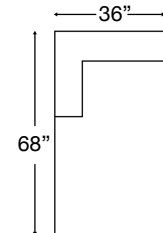

Moreau-RBB-210
Left Arm Chaise
$2725