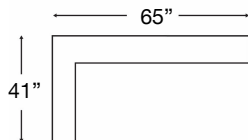

MORRIGAN SECTIONAL

Shown: Left Arm Loveseat + Right Arm Corner Sofa

Loose Back, Standard Comfort Down Cushion Sectional with Bench Seat
 Overall Height 35" | Seat Depth: 19" | Seat Height: 22" | Arm Height: 25"

Moreau-RBB-248
 Left Arm Corner Sofa
 \$4212

Moreau-RBB-249
 Right Arm Corner Sofa
 \$4212

Moreau-RBB-210
 Left Arm Chaise
 \$2725

Moreau-RBB-211
 Right Arm Chaise
 \$2725

Moreau-RBB-244
 Left Arm Loveseat
 \$2962