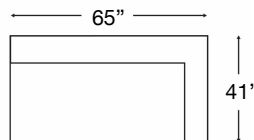

MORRIGAN SECTIONAL

Shown: Left Arm Loveseat + Right Arm Corner Sofa

Loose Back, Standard Comfort Down Cushion Sectional with Bench Seat
 Overall Height 35" | Seat Depth: 19" | Seat Height: 22" | Arm Height: 25"

Moreau-RBB-248
 Left Arm Corner Sofa
 \$4212

Moreau-RBB-249
 Right Arm Corner Sofa
 \$4212

Moreau-RBB-210
 Left Arm Chaise
 \$2725

Moreau-RBB-211
 Right Arm Chaise
 \$2725

Moreau-RBB-244
 Left Arm Loveseat
 \$2962