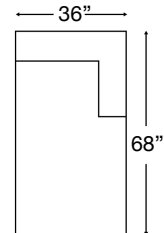

Moreau-RBB-211
Right Arm Chaise
$2725