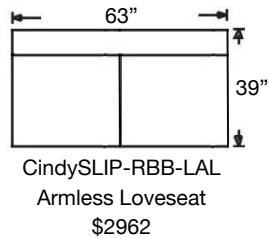

CINDEE SLIPCOVER SECTIONAL

Loose Back, Standard Comfort Down Cushion Slipcover Sectional
Shown: Left Arm Corner Sofa & Right Arm Sofa

Overall Height: 40" | Seat Height: 20" | Seat Depth: 22"

Ordering Options	RT/LT Arm Corner Sofa	RT/LT Arm Sofa	RT/LT Arm Loveseat	Armless Loveseat	RT/LT Arm Chaise	RT/LT Arm Chair	Corner Chair	Armless Chair
20" Welled Down-Blend Throw Pillow	\$110/2	\$55/1	\$55/1	N/A	\$55/1	\$55/1	\$55/1	N/A
Extra Comfort Foam Cushion	✓	✓	✓	✓	✓	✓	✓	✓
Supreme Comfort Down Cushion	\$400	\$400	\$350	\$350	\$350	\$237	\$237	\$237
Contrast Welt	\$237	\$237	\$237	\$237	\$237	\$125	\$237	\$125
Slipcover ONLY	\$1875	\$1725	\$1425	\$1262	\$1262	\$987	\$1262	\$800

PATTERN AVAILABILITY:
RG, PS, NM, RS

SU CASA
— It's Your Home —
SUCASA.FURNITURE

CINDEE SLIPCOVER SECTIONAL

Shown: Left Arm Corner Sofa and Right Arm Sofa

PATTERN AVAILABILITY:
RG, PS, NM, RS

SU CASA
— It's Your Home —