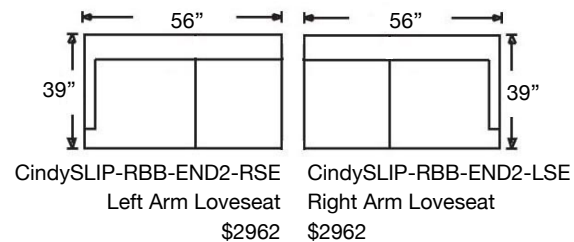

CINDEE SLIPCOVER SECTIONAL

Loose Back, Standard Comfort Down Cushion Slipcover Sectional
Shown: Left Arm Corner Sofa & Right Arm Sofa

Overall Height: 40" | Seat Height: 20" | Seat Depth: 22"

Ordering Options	RT/LT Arm Corner Sofa	RT/LT Arm Sofa	RT/LT Arm Loveseat	Armless Loveseat	RT/LT Arm Chaise	RT/LT Arm Chair	Corner Chair	Armless Chair
20" Welled Down-Blend Throw Pillow	\$110/2	\$55/1	\$55/1	N/A	\$55/1	\$55/1	\$55/1	N/A
Extra Comfort Foam Cushion	✓	✓	✓	✓	✓	✓	✓	✓
Supreme Comfort Down Cushion	\$400	\$400	\$350	\$350	\$350	\$237	\$237	\$237
Contrast Welt	\$237	\$237	\$237	\$237	\$237	\$125	\$237	\$125
Slipcover ONLY	\$1875	\$1725	\$1425	\$1262	\$1262	\$987	\$1262	\$800

PATTERN AVAILABILITY:
RG, PS, NM, RS

SU CASA
— It's Your Home —
SUCASA.FURNITURE

CINDEE SLIPCOVER SECTIONAL

Shown: Left Arm Corner Sofa and Right Arm Sofa

PATTERN AVAILABILITY:
RG, PS, NM, RS

SU CASA
— It's Your Home —