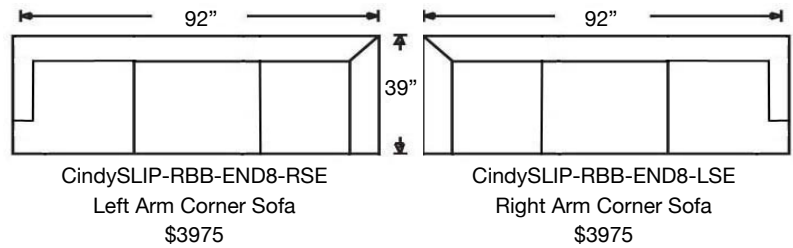

CINDEE SLIPCOVER SECTIONAL

Loose Back, Standard Comfort Down Cushion Slipcover Sectional
Shown: Left Arm Corner Sofa & Right Arm Sofa

Overall Height: 40" | Seat Height: 20" | Seat Depth: 22"

Ordering Options	RT/LT Arm Corner Sofa	RT/LT Arm Sofa	RT/LT Arm Loveseat	Armless Loveseat	RT/LT Arm Chaise	RT/LT Arm Chair	Corner Chair	Armless Chair
20" Welled Down-Blend Throw Pillow	\$110/2	\$55/1	\$55/1	N/A	\$55/1	\$55/1	\$55/1	N/A
Extra Comfort Foam Cushion	✓	✓	✓	✓	✓	✓	✓	✓
Supreme Comfort Down Cushion	\$400	\$400	\$350	\$350	\$350	\$237	\$237	\$237
Contrast Welt	\$237	\$237	\$237	\$237	\$237	\$125	\$237	\$125
Slipcover ONLY	\$1875	\$1725	\$1425	\$1262	\$1262	\$987	\$1262	\$800

PATTERN AVAILABILITY:
RG, PS, NM, RS

SU CASA
— It's Your Home —
SUCASA.FURNITURE

CINDEE SLIPCOVER SECTIONAL

Shown: Left Arm Corner Sofa and Right Arm Sofa

PATTERN AVAILABILITY:
RG, PS, NM, RS

SU CASA
— It's Your Home —