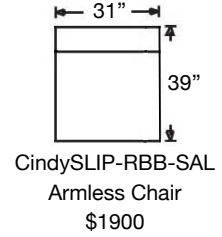

CINDEE SLIPCOVER SECTIONAL

Loose Back, Standard Comfort Down Cushion Slipcover Sectional
Shown: Left Arm Corner Sofa & Right Arm Sofa

Overall Height: 40" | Seat Height: 20" | Seat Depth: 22"

Ordering Options	RT/LT Arm Corner Sofa	RT/LT Arm Sofa	RT/LT Arm Loveseat	Armless Loveseat	RT/LT Arm Chaise	RT/LT Arm Chair	Corner Chair	Armless Chair
20" Welled Down-Blend Throw Pillow	\$110/2	\$55/1	\$55/1	N/A	\$55/1	\$55/1	\$55/1	N/A
Extra Comfort Foam Cushion	✓	✓	✓	✓	✓	✓	✓	✓
Supreme Comfort Down Cushion	\$400	\$400	\$350	\$350	\$350	\$237	\$237	\$237
Contrast Welt	\$237	\$237	\$237	\$237	\$237	\$125	\$237	\$125
Slipcover ONLY	\$1875	\$1725	\$1425	\$1262	\$1262	\$987	\$1262	\$800

PATTERN AVAILABILITY:
RG, PS, NM, RS

SU CASA
— It's Your Home —
SUCASA.FURNITURE

CINDEE SLIPCOVER SECTIONAL

Shown: Left Arm Corner Sofa and Right Arm Sofa

PATTERN AVAILABILITY:
RG, PS, NM, RS

SU CASA
— It's Your Home —