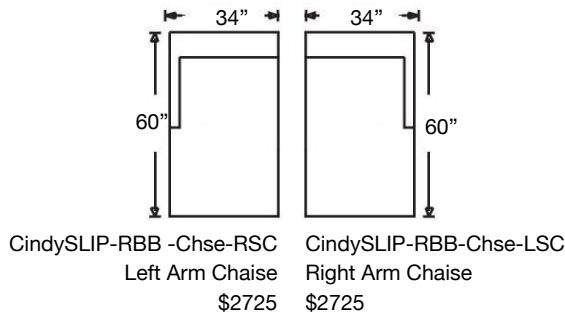

CINDEE SLIPCOVER SECTIONAL

Loose Back, Standard Comfort Down Cushion Slipcover Sectional
Shown: Left Arm Corner Sofa & Right Arm Sofa

Overall Height: 40" | Seat Height: 20" | Seat Depth: 22"

Ordering Options	RT/LT Arm Corner Sofa	RT/LT Arm Sofa	RT/LT Arm Loveseat	Armless Loveseat	RT/LT Arm Chaise	RT/LT Arm Chair	Corner Chair	Armless Chair
20" Welled Down-Blend Throw Pillow	\$110/2	\$55/1	\$55/1	N/A	\$55/1	\$55/1	\$55/1	N/A
Extra Comfort Foam Cushion	✓	✓	✓	✓	✓	✓	✓	✓
Supreme Comfort Down Cushion	\$400	\$400	\$350	\$350	\$350	\$237	\$237	\$237
Contrast Welt	\$237	\$237	\$237	\$237	\$237	\$125	\$237	\$125
Slipcover ONLY	\$1875	\$1725	\$1425	\$1262	\$1262	\$987	\$1262	\$800

PATTERN AVAILABILITY:
RG, PS, NM, RS

SU CASA
— It's Your Home —
SUCASA.FURNITURE

CINDEE SLIPCOVER SECTIONAL

Shown: Left Arm Corner Sofa and Right Arm Sofa

PATTERN AVAILABILITY:
RG, PS, NM, RS

SU CASA
— It's Your Home —