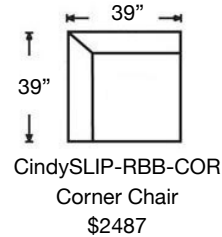

CINDEE SLIPCOVER SECTIONAL

Loose Back, Standard Comfort Down Cushion Slipcover Sectional
Shown: Left Arm Corner Sofa & Right Arm Sofa

Overall Height: 40" | Seat Height: 20" | Seat Depth: 22"

Ordering Options	RT/LT Arm Corner Sofa	RT/LT Arm Sofa	RT/LT Arm Loveseat	Armless Loveseat	RT/LT Arm Chaise	RT/LT Arm Chair	Corner Chair	Armless Chair
20" Welled Down-Blend Throw Pillow	\$110/2	\$55/1	\$55/1	N/A	\$55/1	\$55/1	\$55/1	N/A
Extra Comfort Foam Cushion	✓	✓	✓	✓	✓	✓	✓	✓
Supreme Comfort Down Cushion	\$400	\$400	\$350	\$350	\$350	\$237	\$237	\$237
Contrast Welt	\$237	\$237	\$237	\$237	\$237	\$125	\$237	\$125
Slipcover ONLY	\$1875	\$1725	\$1425	\$1262	\$1262	\$987	\$1262	\$800

PATTERN AVAILABILITY:
RG, PS, NM, RS

SU CASA
— It's Your Home —
SUCASA.FURNITURE

CINDEE SLIPCOVER SECTIONAL

Shown: Left Arm Corner Sofa and Right Arm Sofa

PATTERN AVAILABILITY:
RG, PS, NM, RS

SU CASA
— It's Your Home —