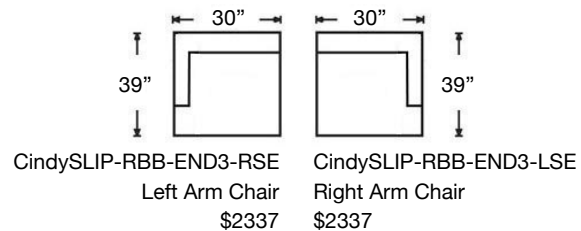

CINDEE SLIPCOVER SECTIONAL

Loose Back, Standard Comfort Down Cushion Slipcover Sectional
Shown: Left Arm Corner Sofa & Right Arm Sofa

Overall Height: 40" | Seat Height: 20" | Seat Depth: 22"

Ordering Options	RT/LT Arm Corner Sofa	RT/LT Arm Sofa	RT/LT Arm Loveseat	Armless Loveseat	RT/LT Arm Chaise	RT/LT Arm Chair	Corner Chair	Armless Chair
20" Welled Down-Blend Throw Pillow	\$110/2	\$55/1	\$55/1	N/A	\$55/1	\$55/1	\$55/1	N/A
Extra Comfort Foam Cushion	✓	✓	✓	✓	✓	✓	✓	✓
Supreme Comfort Down Cushion	\$400	\$400	\$350	\$350	\$350	\$237	\$237	\$237
Contrast Welt	\$237	\$237	\$237	\$237	\$237	\$125	\$237	\$125
Slipcover ONLY	\$1875	\$1725	\$1425	\$1262	\$1262	\$987	\$1262	\$800

PATTERN AVAILABILITY:
RG, PS, NM, RS

SU CASA
— It's Your Home —
SUCASA.FURNITURE

CINDEE SLIPCOVER SECTIONAL

Shown: Left Arm Corner Sofa and Right Arm Sofa

PATTERN AVAILABILITY:
RG, PS, NM, RS

SU CASA
— It's Your Home —