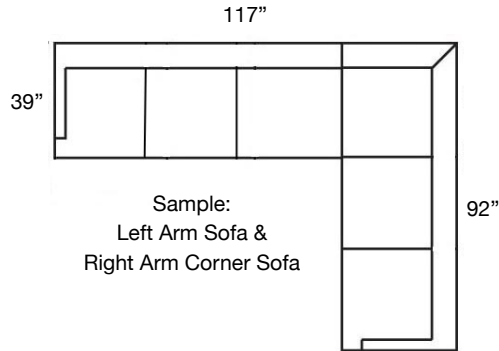

CINDEE SLIPCOVER SECTIONAL

Loose Back, Standard Comfort Down Cushion Slipcover Sectional
Shown: Left Arm Corner Sofa & Right Arm Sofa

Overall Height: 40" | Seat Height: 20" | Seat Depth: 22"

Ordering Options	RT/LT Arm Corner Sofa	RT/LT Arm Sofa	RT/LT Arm Loveseat	Armless Loveseat	RT/LT Arm Chaise	RT/LT Arm Chair	Corner Chair	Armless Chair
20" Welled Down-Blend Throw Pillow	\$110/2	\$55/1	\$55/1	N/A	\$55/1	\$55/1	\$55/1	N/A
Extra Comfort Foam Cushion	✓	✓	✓	✓	✓	✓	✓	✓
Supreme Comfort Down Cushion	\$400	\$400	\$350	\$350	\$350	\$237	\$237	\$237
Contrast Welt	\$237	\$237	\$237	\$237	\$237	\$125	\$237	\$125
Slipcover ONLY	\$1875	\$1725	\$1425	\$1262	\$1262	\$987	\$1262	\$800

PATTERN AVAILABILITY:
RG, PS, NM, RS

SU CASA
— It's Your Home —
SUCASA.FURNITURE

CINDEE SLIPCOVER SECTIONAL

Shown: Left Arm Corner Sofa and Right Arm Sofa

PATTERN AVAILABILITY:
RG, PS, NM, RS

SU CASA
— It's Your Home —