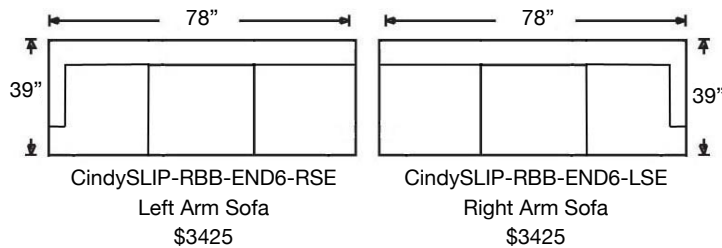

CINDEE SLIPCOVER SECTIONAL

Loose Back, Standard Comfort Down Cushion Slipcover Sectional
Shown: Left Arm Corner Sofa & Right Arm Sofa

Overall Height: 40" | Seat Height: 20" | Seat Depth: 22"

Ordering Options	RT/LT Arm Corner Sofa	RT/LT Arm Sofa	RT/LT Arm Loveseat	Armless Loveseat	RT/LT Arm Chaise	RT/LT Arm Chair	Corner Chair	Armless Chair
20" Welled Down-Blend Throw Pillow	\$110/2	\$55/1	\$55/1	N/A	\$55/1	\$55/1	\$55/1	N/A
Extra Comfort Foam Cushion	✓	✓	✓	✓	✓	✓	✓	✓
Supreme Comfort Down Cushion	\$400	\$400	\$350	\$350	\$350	\$237	\$237	\$237
Contrast Welt	\$237	\$237	\$237	\$237	\$237	\$125	\$237	\$125
Slipcover ONLY	\$1875	\$1725	\$1425	\$1262	\$1262	\$987	\$1262	\$800

PATTERN AVAILABILITY:
RG, PS, NM, RS

SU CASA
— It's Your Home —
SUCASA.FURNITURE

CINDEE SLIPCOVER SECTIONAL

Shown: Left Arm Corner Sofa and Right Arm Sofa

PATTERN AVAILABILITY:
RG, PS, NM, RS

SU CASA
— It's Your Home —