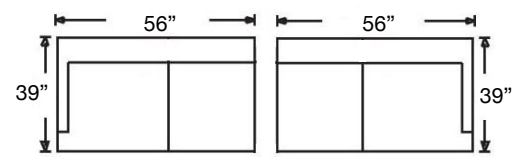

CINDEE SECTIONAL

Loose Back, Standard Comfort Down Cushion Sectional
Shown: Left Arm Corner Sofa & Right Arm Sofa

Overall Height: 40" | Seat Height: 20" | Seat Depth: 22"

Ordering Options	RT/LT Arm Corner Sofa	RT/LT Arm Sofa	RT/LT Arm Loveseat	Armless Loveseat	RT/LT Arm Chaise	RT/LT Arm Chair	Corner Chair	Armless Chair
20" Welled Down-Blend Throw Pillow	\$110/2	\$55/1	\$55/1	N/A	\$55/1	\$55/1	\$55/1	N/A
Extra Comfort Foam Cushion	✓	✓	✓	✓	✓	✓	✓	✓
Supreme Comfort Down Cushion	\$400	\$400	\$350	\$350	\$350	\$237	\$237	\$237
Leg Style*	✓	✓	✓	✓	✓	✓	✓	✓
Leg Finish	✓	✓	✓	✓	✓	✓	✓	✓
Contrast Welt	\$237	\$237	\$237	\$237	\$237	\$125	\$237	\$125

Cindy-RBB-END8-LSE
Right Arm Corner Sofa
\$3425

Cindy-RBB-END6-RSE
Left Arm Sofa
\$3037

Cindy-RBB-END6-LSE
Right Arm Sofa
\$3037

Cindy-RBB-COR
Corner Chair
\$2187

Cindy-RBB-END2-RSE
Left Arm Loveseat
\$2650