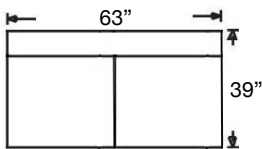

Cindy-RBB-LAL
Armless Loveseat
$2650