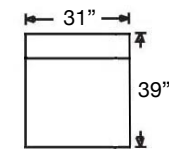

Cindy-RBB-SAL
Armless Chair
$1587