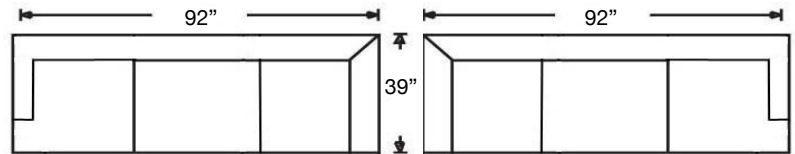

CINDEE SECTIONAL

Loose Back, Standard Comfort Down Cushion Sectional
Shown: Left Arm Corner Sofa & Right Arm Sofa

Overall Height: 40" | Seat Height: 20" | Seat Depth: 22"

Ordering Options	RT/LT Arm Corner Sofa	RT/LT Arm Sofa	RT/LT Arm Loveseat	Armless Loveseat	RT/LT Arm Chaise	RT/LT Arm Chair	Corner Chair	Armless Chair
20" Welled Down-Blend Throw Pillow	\$110/2	\$55/1	\$55/1	N/A	\$55/1	\$55/1	\$55/1	N/A
Extra Comfort Foam Cushion	✓	✓	✓	✓	✓	✓	✓	✓
Supreme Comfort Down Cushion	\$400	\$400	\$350	\$350	\$350	\$237	\$237	\$237
Leg Style*	✓	✓	✓	✓	✓	✓	✓	✓
Leg Finish	✓	✓	✓	✓	✓	✓	✓	✓
Contrast Welt	\$237	\$237	\$237	\$237	\$237	\$125	\$237	\$125

*Leg Styles: Tapered or Turned.

PATTERN AVAILABILITY:
RG, PS, NM, RS

SU CASA
— It's Your Home —
SUCASA.FURNITURE

CINDEE SECTIONAL

Shown: Left Arm Corner Sofa and Right Arm Sofa

Cindy-RBB-END8-RSE
Left Arm Corner Sofa
\$3425