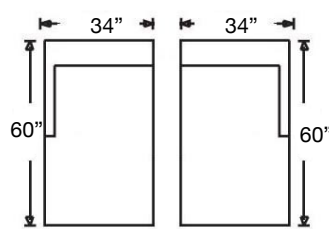

Cindy-RBB-Chse-RSC
Left Arm Chaise
$2650

Cindy-RBB-Chse-LSC
Right Arm Chaise
$2650