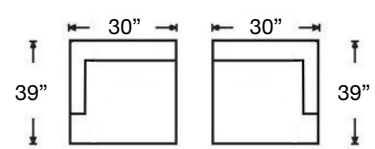

CINDEE SECTIONAL

Loose Back, Standard Comfort Down Cushion Sectional
Shown: Left Arm Corner Sofa & Right Arm Sofa

Overall Height: 40" | Seat Height: 20" | Seat Depth: 22"

Ordering Options	RT/LT Arm Corner Sofa	RT/LT Arm Sofa	RT/LT Arm Loveseat	Armless Loveseat	RT/LT Arm Chaise	RT/LT Arm Chair	Corner Chair	Armless Chair
20" Welled Down-Blend Throw Pillow	\$110/2	\$55/1	\$55/1	N/A	\$55/1	\$55/1	\$55/1	N/A
Extra Comfort Foam Cushion	✓	✓	✓	✓	✓	✓	✓	✓
Supreme Comfort Down Cushion	\$400	\$400	\$350	\$350	\$350	\$237	\$237	\$237
Leg Style*	✓	✓	✓	✓	✓	✓	✓	✓
Leg Finish	✓	✓	✓	✓	✓	✓	✓	✓
Contrast Welt	\$237	\$237	\$237	\$237	\$237	\$125	\$237	\$125

Cindy-RBB-END2-LSE
Right Arm Loveseat
\$2650

Cindy-RBB-LAL
Armless Loveseat
\$2650

Cindy-RBB-SAL
Armless Chair
\$1587

Cindy-RBB-Chse-RSC
Left Arm Chaise
\$2650

Cindy-RBB-Chse-LSC
Right Arm Chaise
\$2650

Cindy-RBB-END3-RSE
Left Arm Chair
\$2100