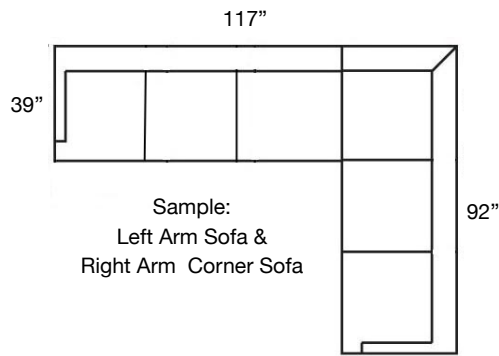

CINDEE SECTIONAL

Loose Back, Standard Comfort Down Cushion Sectional
Shown: Left Arm Corner Sofa & Right Arm Sofa

Overall Height: 40" | Seat Height: 20" | Seat Depth: 22"

Ordering Options	RT/LT Arm Corner Sofa	RT/LT Arm Sofa	RT/LT Arm Loveseat	Armless Loveseat	RT/LT Arm Chaise	RT/LT Arm Chair	Corner Chair	Armless Chair
20" Welled Down-Blend Throw Pillow	\$110/2	\$55/1	\$55/1	N/A	\$55/1	\$55/1	\$55/1	N/A
Extra Comfort Foam Cushion	✓	✓	✓	✓	✓	✓	✓	✓
Supreme Comfort Down Cushion	\$400	\$400	\$350	\$350	\$350	\$237	\$237	\$237
Leg Style*	✓	✓	✓	✓	✓	✓	✓	✓
Leg Finish	✓	✓	✓	✓	✓	✓	✓	✓
Contrast Welt	\$237	\$237	\$237	\$237	\$237	\$125	\$237	\$125

*Leg Styles: Tapered or Turned.

PATTERN AVAILABILITY:
RG, PS, NM, RS

SU CASA
— It's Your Home —
SUCASA.FURNITURE

CINDEE SECTIONAL

Shown: Left Arm Corner Sofa and Right Arm Sofa

Cindy-RBB-END8-RSE
Left Arm Corner Sofa
\$3425