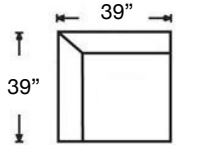

Cindy-RBB-COR
Corner Chair
$2187