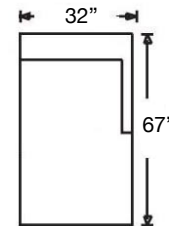

BROOKLYN SECTIONAL

Loose Back, Standard Comfort Down Cushion Sectional
 Shown as Left Arm Corner Sofa & Right Arm Sofa with Turned Leg with Casters.
 Overall Height 35" | Seat Height 21" | Seat Depth 22"

*Leg Styles: Turned w/ caster, Turned w/o caster, Tapered w/ caster, or Tapered w/o caster

PATTERN AVAILABILITY:
 RG, PS, NM, RS

SU CASA
 — It's Your Home —
 SUCASA.FURNITURE

BROOKLYN SECTIONAL

Shown as Right Arm Corner Sofa, Armless Large Loveseat,
and Left Arm Chaise with Turned Leg with Casters.
Overall Height 35" | Seat Height 21" | Seat Depth 22"

Brooke-RBB-118
Left Arm Corner Sofa
\$3425

Brooke-RBB-119
Right Arm Corner Sofa
\$3425

Brooke-RBB-114
Left Arm Loveseat
\$2650

Brooke-RBB-115
Right Arm Loveseat
\$2650

Brooke-RBB-116
Left Arm Sofa
\$2962

Brooke-RBB-117
Right Arm Sofa
\$2962

Brooke-RBB-041
Armless Large
Loveseat
\$2412

Brooke-RBB-110
Left Arm Chaise
\$2575

Brooke-RBB-111
Right Arm Chaise
\$2575

Brooke-RBB-011
Wedge
\$2487

PATTERN AVAILABILITY:
RG, PS, NM, RS

SU CASA
— It's Your Home —