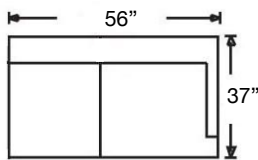

Brooke-RBB-115
Right Arm Loveseat
$2650