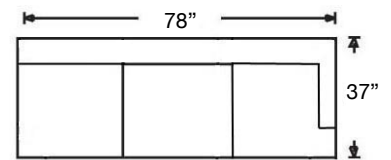

BROOKLYN SECTIONAL

Loose Back, Standard Comfort Down Cushion Sectional
 Shown as Left Arm Corner Sofa & Right Arm Sofa with Turned Leg with Casters.
 Overall Height 35" | Seat Height 21" | Seat Depth 22"

*Leg Styles: Turned w/ caster, Turned w/o caster, Tapered w/ caster, or Tapered w/o caster

PATTERN AVAILABILITY:
 RG, PS, NM, RS

SU CASA
 — It's Your Home —
 SUCASA.FURNITURE

BROOKLYN SECTIONAL

Shown as Right Arm Corner Sofa, Armless Large Loveseat,
and Left Arm Chaise with Turned Leg with Casters.
Overall Height 35" | Seat Height 21" | Seat Depth 22"

Brooke-RBB-118
Left Arm Corner Sofa
\$3425

Brooke-RBB-119
Right Arm Corner Sofa
\$3425

Brooke-RBB-114
Left Arm Loveseat
\$2650

Brooke-RBB-115
Right Arm Loveseat
\$2650

Brooke-RBB-116
Left Arm Sofa
\$2962

Brooke-RBB-117
Right Arm Sofa
\$2962