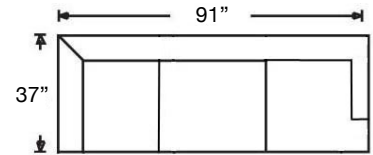

Brooke-RBB-119
Right Arm Corner Sofa
$3425