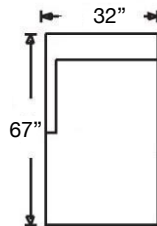

BROOKLYN SECTIONAL

Loose Back, Standard Comfort Down Cushion Sectional
 Shown as Left Arm Corner Sofa & Right Arm Sofa with Turned Leg with Casters.
 Overall Height 35" | Seat Height 21" | Seat Depth 22"

*Leg Styles: Turned w/ caster, Turned w/o caster, Tapered w/ caster, or Tapered w/o caster

PATTERN AVAILABILITY:
 RG, PS, NM, RS

SU CASA
 — It's Your Home —
 SUCASA.FURNITURE

BROOKLYN SECTIONAL

Shown as Right Arm Corner Sofa, Armless Large Loveseat,
and Left Arm Chaise with Turned Leg with Casters.
Overall Height 35" | Seat Height 21" | Seat Depth 22"

Brooke-RBB-118
Left Arm Corner Sofa
\$3425

Brooke-RBB-119
Right Arm Corner Sofa
\$3425

Brooke-RBB-114
Left Arm Loveseat
\$2650

Brooke-RBB-115
Right Arm Loveseat
\$2650

Brooke-RBB-116
Left Arm Sofa
\$2962

Brooke-RBB-117
Right Arm Sofa
\$2962

Brooke-RBB-041
Armless Large
Loveseat
\$2412

Brooke-RBB-110
Left Arm Chaise
\$2575

Brooke-RBB-111
Right Arm Chaise
\$2575

Brooke-RBB-011
Wedge
\$2487

PATTERN AVAILABILITY:
RG, PS, NM, RS

SU CASA
— It's Your Home —