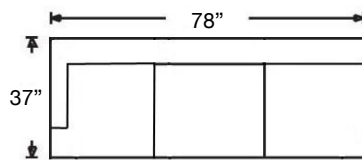

BROOKLYN SECTIONAL

Loose Back, Standard Comfort Down Cushion Sectional
 Shown as Left Arm Corner Sofa & Right Arm Sofa with Turned Leg with Casters.
 Overall Height 35" | Seat Height 21" | Seat Depth 22"

*Leg Styles: Turned w/ caster, Turned w/o caster, Tapered w/ caster, or Tapered w/o caster

PATTERN AVAILABILITY:
 RG, PS, NM, RS

SU CASA
 — It's Your Home —
 SUCASA.FURNITURE

BROOKLYN SECTIONAL

Shown as Right Arm Corner Sofa, Armless Large Loveseat,
and Left Arm Chaise with Turned Leg with Casters.
Overall Height 35" | Seat Height 21" | Seat Depth 22"

Brooke-RBB-118
Left Arm Corner Sofa
\$3425

Brooke-RBB-119
Right Arm Corner Sofa
\$3425

Brooke-RBB-114
Left Arm Loveseat
\$2650

Brooke-RBB-115
Right Arm Loveseat
\$2650

Brooke-RBB-116
Left Arm Sofa
\$2962

Brooke-RBB-117
Right Arm Sofa
\$2962