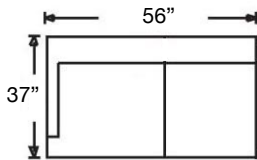

Brooke-RBB-114
Left Arm Loveseat
$2650