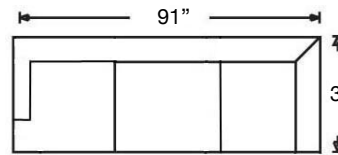

BROOKLYN SECTIONAL

Loose Back, Standard Comfort Down Cushion Sectional
 Shown as Left Arm Corner Sofa & Right Arm Sofa with Turned Leg with Casters.
 Overall Height 35" | Seat Height 21" | Seat Depth 22"

Ordering Options	Right Arm Corner Sofa	Right Arm Sofa	Right Arm Loveseat	Armless Large Loveseat	Right Arm Chaise	Wedge
	Left Arm Corner Sofa	Left Arm Sofa	Left Arm Loveseat		Left Arm Chaise	
20" Welled Down-Blend Throw Pillow	\$110/2	\$55/1	\$55/1	N/A	\$55/1	\$55/1
Extra Comfort Foam Cushion	✓	✓	✓	✓	✓	✓
Supreme Comfort Down Cushion	\$400	\$400	\$350	\$350	\$350	\$237
Leg Finish	✓	✓	✓	✓	✓	✓
Leg Style*	✓	✓	✓	✓	✓	✓
Contrast Welt	\$237	\$237	\$237	\$237	\$237	\$237

*Leg Styles: Turned w/ caster, Turned w/o caster, Tapered w/ caster, or Tapered w/o caster

PATTERN AVAILABILITY:
 RG, PS, NM, RS

SU CASA
 — It's Your Home —
 SUCASA.FURNITURE

BROOKLYN SECTIONAL

Shown as Right Arm Corner Sofa, Armless Large Loveseat,
and Left Arm Chaise with Turned Leg with Casters.
Overall Height 35" | Seat Height 21" | Seat Depth 22"