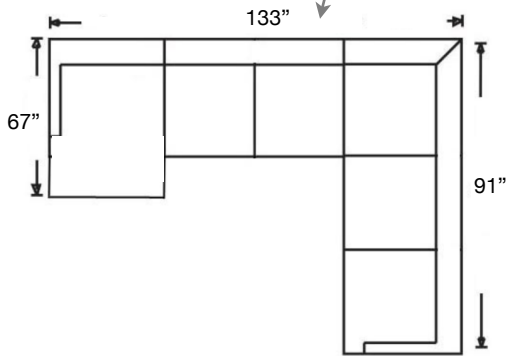

BROOKLYN SECTIONAL

Loose Back, Standard Comfort Down Cushion Sectional
 Shown as Left Arm Corner Sofa & Right Arm Sofa with Turned Leg with Casters.
 Overall Height 35" | Seat Height 21" | Seat Depth 22"

*Leg Styles: Turned w/ caster, Turned w/o caster, Tapered w/ caster, or Tapered w/o caster

PATTERN AVAILABILITY:
 RG, PS, NM, RS

SU CASA
 — It's Your Home —
 SUCASA.FURNITURE

BROOKLYN SECTIONAL

Shown as Right Arm Corner Sofa, Armless Large Loveseat,
and Left Arm Chaise with Turned Leg with Casters.
Overall Height 35" | Seat Height 21" | Seat Depth 22"