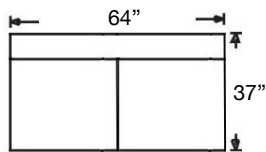

BROOKLYN SECTIONAL

Loose Back, Standard Comfort Down Cushion Sectional
 Shown as Left Arm Corner Sofa & Right Arm Sofa with Turned Leg with Casters.
 Overall Height 35" | Seat Height 21" | Seat Depth 22"

*Leg Styles: Turned w/ caster, Turned w/o caster, Tapered w/ caster, or Tapered w/o caster

PATTERN AVAILABILITY:
 RG, PS, NM, RS

SU CASA
 — It's Your Home —
 SUCASA.FURNITURE

BROOKLYN SECTIONAL

Shown as Right Arm Corner Sofa, Armless Large Loveseat,
and Left Arm Chaise with Turned Leg with Casters.
Overall Height 35" | Seat Height 21" | Seat Depth 22"

Brooke-RBB-118
Left Arm Corner Sofa
\$3425

Brooke-RBB-119
Right Arm Corner Sofa
\$3425

Brooke-RBB-114
Left Arm Loveseat
\$2650

Brooke-RBB-115
Right Arm Loveseat
\$2650

Brooke-RBB-116
Left Arm Sofa
\$2962

Brooke-RBB-117
Right Arm Sofa
\$2962

Brooke-RBB-041
Armless Large
Loveseat
\$2412

Brooke-RBB-110
Left Arm Chaise
\$2575

Brooke-RBB-111
Right Arm Chaise
\$2575

Brooke-RBB-011
Wedge
\$2487

PATTERN AVAILABILITY:
RG, PS, NM, RS

SU CASA
— It's Your Home —