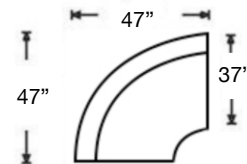

Brooke-RBB-011
Wedge
$2487

PATTERN AVAILABILITY:
RG, PS, NM, RS

SU CASA
— It's Your Home —

SUCASA.FURNITURE