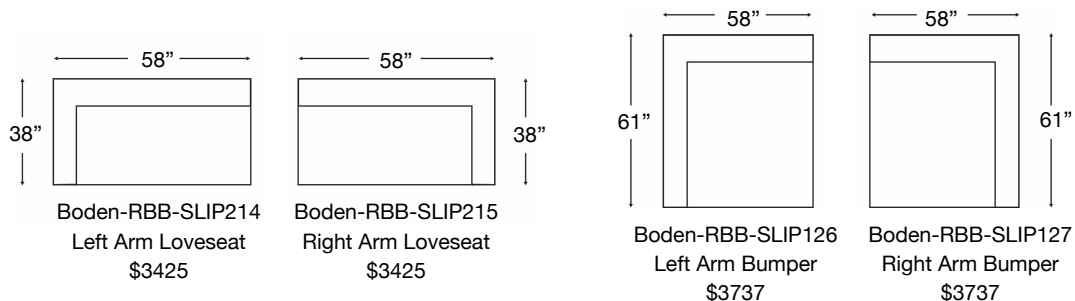

BONNIE SLIP SECTIONAL

Shown: Left Arm Slip Cover Loveseat + Right Arm Slip Cover Bumper
Loose Back, Standard Comfort Down Cushion, Bench Seat

Overall Height 35" | Seat Height: 21" | Seat Depth: 25" | Arm Height: 28"

Ordering Options	LT/RT Arm 2 Seat Loveseat	LT/RT Arm Bumper
24" Non-Welted Down-Blend Throw Pillow	\$55/1	\$110/2
14" x 26" Non-Welted Down-Blend Bolster Pillow (1)	✓	N/A
Extra Comfort Foam Cushion	✓	✓
Supreme Comfort Down Cushion	\$350	\$400
Slipcover ONLY	SCO 214/215 \$1425	SCO 126/127 \$1575