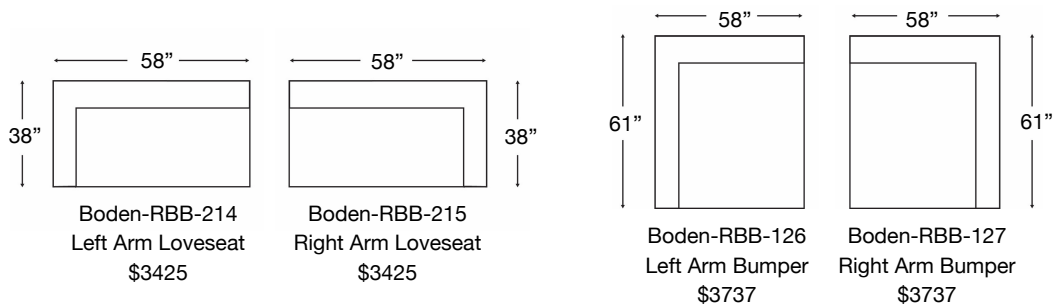

# BONNIE SECTIONAL

Shown: Left Arm Bumper + Right Arm Loveseat  
 Loose Back, Standard Comfort Down Cushion, Bench Seat  
 Overall Height 35" | Seat Height: 21" | Seat Depth: 25" | Arm Height: 28"

Ordering Options	LT/RT Arm 2 Seat Loveseat	LT/RT Arm Bumper
24" Non-Welted Down-Blend Throw Pillow	\$55/1	\$110/2
14" x 26" Non-Welted Down-Blend Bolster Pillow (1)	✓	N/A
Extra Comfort Foam Cushion	✓	✓
Supreme Comfort Down Cushion	\$350	\$400
Leg Finish	✓	✓

PATTERN AVAILABILITY:  
 RG, PS, NM, RS

**SU CASA**  
 — It's Your Home —  
 SUCASA.FURNITURE