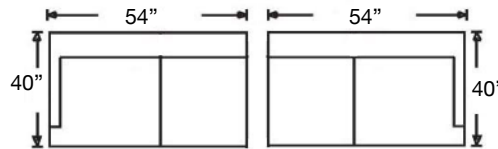

9252-RFF-RSE
Left Arm Loveseat
$2118

9252-RFF-LSE
Right Arm Loveseat
$2118