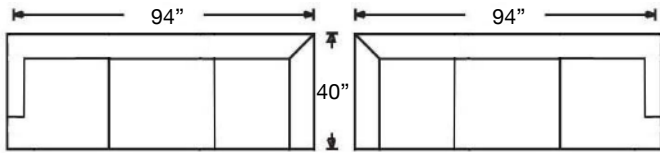

# MACKENZIE SECTIONAL

Loose Back, Standard Comfort Foam Cushion Sectional  
 Shown: Left Arm Corner Sofa & Right Arm Sofa

Overall Height 36"

Ordering Options	LT/RT Arm Corner Sofa	LT/RT Arm Sofa	LT/RT Arm Sleep Sofa (Q)	LT/RT Arm Loveseat	Armless Sleep Loveseat (F)	LT/RT Arm Chair
22" Welled Throw Pillow	\$90/2	\$90/2	\$45/1	\$45/1	N/A	\$45/1
Extra Firm Cushion	\$175	\$175	\$175	\$150	\$150	\$90
Extra Comfort Foam Cushion	\$130	\$130	\$130	\$115	\$130	\$75
Comfort Down Cushion	\$360	\$360	\$360	\$315	\$360	\$215
Coil Spring Mattress	N/A	N/A	✓	N/A	✓	N/A
Memory Foam Mattress	N/A	N/A	\$215	N/A	\$215	N/A

Ordering Options	LT/RT Arm Chaise	LT/RT Arm Cuddler	Armless Loveseat	Wedge	Corner Chair	Armless Chair
22" Welled Throw Pillow	\$45/1	\$90/2	N/A	\$45/1	\$45/1	N/A
Extra Firm Cushion	\$150	\$175	\$150	\$150	\$150	\$90
Extra Comfort Foam Cushion	\$100	\$100	\$115	\$115	\$75	\$75
Comfort Down Cushion	\$315	\$360	\$315	\$315	\$315	\$215

# MACKENZIE SECTIONAL

Shown: Left Arm Corner Sofa & Right Arm Sofa  
Overall Height 36"

9258-RFF-RSE  
Left Arm Corner Sofa  
\$2570

9258-RFF-LSE  
Right Arm Corner Sofa  
\$2570

9256-RFF-RSE  
Left Arm Sofa  
\$2358