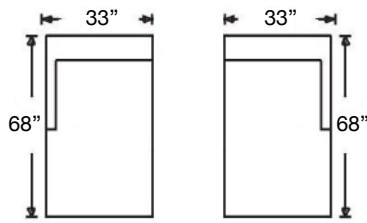

# MACKENZIE SECTIONAL

Shown: Left Arm Corner Sofa & Right Arm Sofa  
Overall Height 36"

9258-RFF-RSE  
Left Arm Corner Sofa  
\$2570

9258-RFF-LSE  
Right Arm Corner Sofa  
\$2570

9256-RFF-RSE  
Left Arm Sofa  
\$2358

9256-RFF-LSE  
Right Arm Sofa  
\$2358

9259Q-RFF-RSB  
Left Arm Queen  
Sleep Sofa  
\$2903

9259Q-RFF-LSB  
Right Arm Queen  
Sleep Sofa  
\$2903

9259F-RFF-000  
Armless Full  
Sleeper  
\$2600

9257-RFF-000  
Wedge  
\$1890