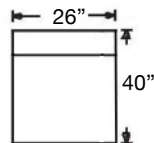

9255-RFF-000
Armless Chair
$1375