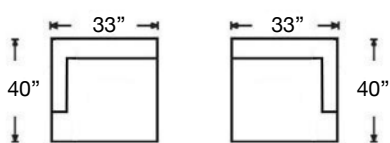

# MACKENZIE SECTIONAL

Shown: Left Arm Corner Sofa & Right Arm Sofa  
Overall Height 36"

9258-RFF-RSE  
Left Arm Corner Sofa  
\$2570

9258-RFF-LSE  
Right Arm Corner Sofa  
\$2570

9256-RFF-RSE  
Left Arm Sofa  
\$2358

9251C-RFF-RSC  
Left Arm Chaise  
\$1965

9251C-RFF-LSC  
Right Arm Chaise  
\$1965

9252-RFF-RSE  
Left Arm Loveseat  
\$2118

9252-RFF-LSE  
Right Arm Loveseat  
\$2118

9254-RFF-000  
Armless Loveseat  
\$1965