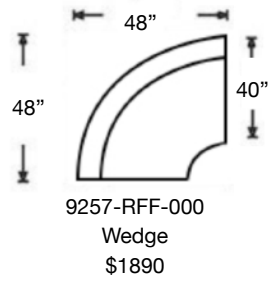

# MACKENZIE SECTIONAL

Shown: Left Arm Corner Sofa & Right Arm Sofa  
Overall Height 36"

9258-RFF-RSE  
Left Arm Corner Sofa  
\$2570

9258-RFF-LSE  
Right Arm Corner Sofa  
\$2570

9256-RFF-RSE  
Left Arm Sofa  
\$2358

9256-RFF-LSE  
Right Arm Sofa  
\$2358

9259Q-RFF-RSB  
Left Arm Queen  
Sleep Sofa  
\$2903

9259Q-RFF-LSB  
Right Arm Queen  
Sleep Sofa  
\$2903

9259F-RFF-000  
Armless Full  
Sleeper  
\$2600

9257-RFF-000  
Wedge  
\$1890

9251C-RFF-RSC  
Left Arm Chaise  
\$1965

9251C-RFF-LSC  
Right Arm Chaise  
\$1965

9252-RFF-RSE  
Left Arm Loveseat  
\$2118

9252-RFF-LSE  
Right Arm Loveseat  
\$2118

9254-RFF-000  
Armless Loveseat  
\$1965