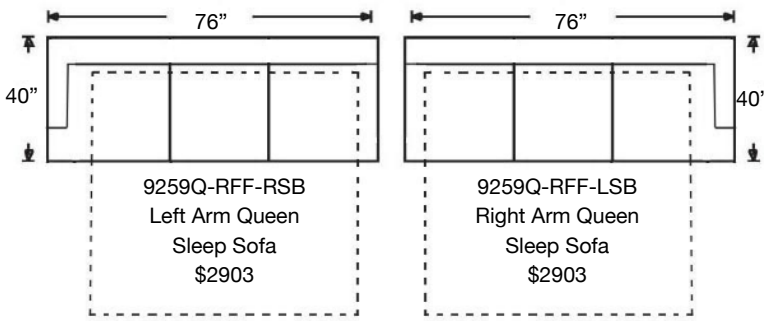

9259Q-RFF-RSB
Left Arm Queen
Sleep Sofa
$2903

9259Q-RFF-LSB
Right Arm Queen
Sleep Sofa
$2903