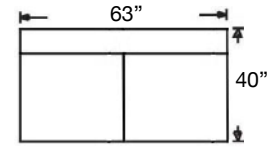

9254-RFF-000
Armless Loveseat
$1965