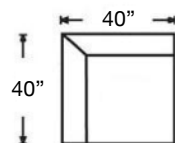

9257-RFF-COR000
Corner Chair
$1798