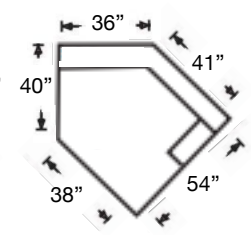

9253-RFF-RSE  
Left Arm Chair  
\$1633

9253-RFF-LSE  
Right Arm Chair  
\$1633

9255-RFF-000  
Armless Chair  
\$1375

9257-RFF-COR000  
Corner Chair  
\$1798

9258-RFF-126  
Left Arm Cuddler  
\$2798

9258-RFF-127  
Right Arm Cuddler  
\$2798