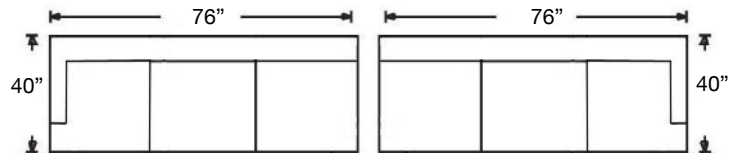

# MACKENZIE SECTIONAL

Shown: Left Arm Corner Sofa & Right Arm Sofa  
Overall Height 36"

9258-RFF-RSE  
Left Arm Corner Sofa  
\$2570

9258-RFF-LSE  
Right Arm Corner Sofa  
\$2570

9256-RFF-RSE  
Left Arm Sofa  
\$2358