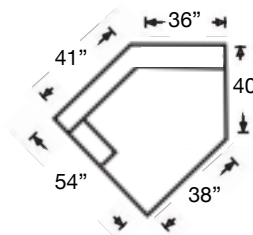

# MACKENZIE SECTIONAL

Shown: Left Arm Corner Sofa & Right Arm Sofa  
Overall Height 36"

9258-RFF-RSE  
Left Arm Corner Sofa  
\$2570

9258-RFF-LSE  
Right Arm Corner Sofa  
\$2570

9256-RFF-RSE  
Left Arm Sofa  
\$2358

9253-RFF-RSE  
Left Arm Chair  
\$1633

9253-RFF-LSE  
Right Arm Chair  
\$1633

9255-RFF-000  
Armless Chair  
\$1375

9257-RFF-COR000  
Corner Chair  
\$1798

9258-RFF-126  
Left Arm Cuddler  
\$2798

9258-RFF-127  
Right Arm Cuddler  
\$2798