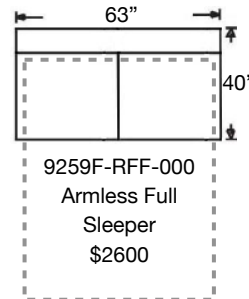

# MACKENZIE SECTIONAL

Shown: Left Arm Corner Sofa & Right Arm Sofa  
Overall Height 36"

9258-RFF-RSE  
Left Arm Corner Sofa  
\$2570

9258-RFF-LSE  
Right Arm Corner Sofa  
\$2570

9256-RFF-RSE  
Left Arm Sofa  
\$2358

9256-RFF-LSE  
Right Arm Sofa  
\$2358

9259Q-RFF-RSB  
Left Arm Queen  
Sleep Sofa  
\$2903

9259Q-RFF-LSB  
Right Arm Queen  
Sleep Sofa  
\$2903

9259F-RFF-000  
Armless Full  
Sleeper  
\$2600

9257-RFF-000  
Wedge  
\$1890