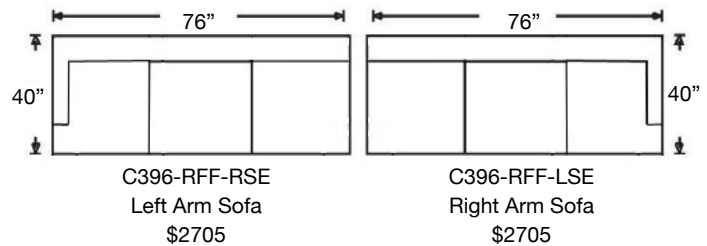

MACKENZIE SLIPCOVER SECTIONAL

Loose Back, Extra Comfort Foam Cushion Slipcover Sectional
Shown: Left Arm Corner Sofa and Right Arm Sofa

Overall Height 38"

| Ordering Options | LT/RT Arm Corner Sofa | LT/RT Arm Q Sleep Sofa | LT/RT Arm Sofa | LT/RT Arm Loveseat | Armless F Sleep Loveseat | LT/RT Arm Chaise | LT/RT Arm Chair | Armless Loveseat | Wedge | Armless Chair |
|-----------------------|-----------------------|------------------------|----------------|--------------------|--------------------------|------------------|-----------------|------------------|--------|---------------|
| 20" Down Throw Pillow | \$90/2 | \$45/1 | \$45/1 | \$45/1 | N/A | \$45/1 | \$45/1 | N/A | \$45/1 | N/A |
| Extra Firm Cushion | \$175 | \$175 | \$175 | \$150 | \$150 | \$150 | \$90 | \$150 | \$150 | \$90 |
| Comfort Down Cushion | \$360 | \$360 | \$360 | \$300 | \$315 | \$315 | \$215 | \$315 | \$315 | \$215 |
| Contrast Welt | \$215 | \$215 | \$215 | \$215 | \$215 | \$215 | \$115 | \$215 | \$215 | \$115 |
| Coil Spring Mattress | N/A | ✓ | N/A | N/A | ✓ | N/A | N/A | N/A | N/A | N/A |
| Memory Foam Mattress | N/A | \$215 | N/A | N/A | \$215 | N/A | N/A | N/A | N/A | N/A |
| Slipcover ONLY | \$1225 | \$1225 | \$1225 | \$1178 | \$1178 | \$1163 | \$913 | \$1163 | \$1178 | \$680 |

PATTERN AVAILABILITY:
RG, PS, NM, RS

SU CASA
— It's Your Home —
SUCASA.FURNITURE

MACKENZIE SLIPCOVER SECTIONAL

Shown: Left Arm Corner Slipcover Sofa,
Right Arm Slipcover Sofa
Overall Height 38"

C398-RFF-RSE
Left Arm Corner Sofa
\$2948

C398-RFF-LSE
Right Arm Corner Sofa
\$2948

PATTERN AVAILABILITY:
RG, PS, NM, RS

SU CASA
— It's Your Home —

SUCASA.FURNITURE