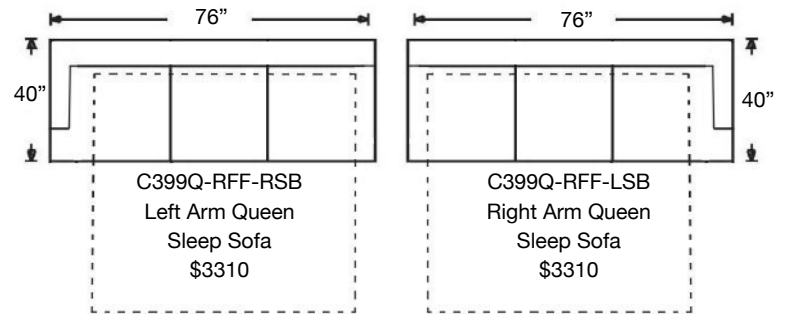

MACKENZIE SLIPCOVER SECTIONAL

Loose Back, Extra Comfort Foam Cushion Slipcover Sectional
Shown: Left Arm Corner Sofa and Right Arm Sofa

Overall Height 38"

| Ordering Options | LT/RT Arm Corner Sofa | LT/RT Arm Q Sleep Sofa | LT/RT Arm Sofa | LT/RT Arm Loveseat | Armless F Sleep Loveseat | LT/RT Arm Chaise | LT/RT Arm Chair | Armless Loveseat | Wedge | Armless Chair |
|-----------------------|-----------------------|------------------------|----------------|--------------------|--------------------------|------------------|-----------------|------------------|--------|---------------|
| 20" Down Throw Pillow | \$90/2 | \$45/1 | \$45/1 | \$45/1 | N/A | \$45/1 | \$45/1 | N/A | \$45/1 | N/A |
| Extra Firm Cushion | \$175 | \$175 | \$175 | \$150 | \$150 | \$150 | \$90 | \$150 | \$150 | \$90 |
| Comfort Down Cushion | \$360 | \$360 | \$360 | \$300 | \$315 | \$315 | \$215 | \$315 | \$315 | \$215 |
| Contrast Welt | \$215 | \$215 | \$215 | \$215 | \$215 | \$215 | \$115 | \$215 | \$215 | \$115 |
| Coil Spring Mattress | N/A | ✓ | N/A | N/A | ✓ | N/A | N/A | N/A | N/A | N/A |
| Memory Foam Mattress | N/A | \$215 | N/A | N/A | \$215 | N/A | N/A | N/A | N/A | N/A |
| Slipcover ONLY | \$1225 | \$1225 | \$1225 | \$1178 | \$1178 | \$1163 | \$913 | \$1163 | \$1178 | \$680 |

PATTERN AVAILABILITY:
RG, PS, NM, RS

SU CASA
— It's Your Home —
SUCASA.FURNITURE

MACKENZIE SLIPCOVER SECTIONAL

Shown: Left Arm Corner Slipcover Sofa,
Right Arm Slipcover Sofa
Overall Height 38"

C398-RFF-RSE
Left Arm Corner Sofa
\$2948

C398-RFF-LSE
Right Arm Corner Sofa
\$2948

PATTERN AVAILABILITY:
RG, PS, NM, RS

SU CASA
— It's Your Home —

SUCASA.FURNITURE