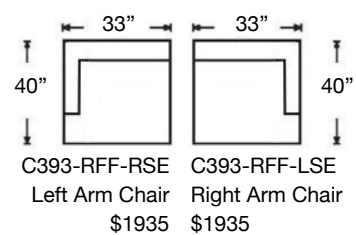

MACKENZIE SLIPCOVER SECTIONAL

Loose Back, Extra Comfort Foam Cushion Slipcover Sectional
Shown: Left Arm Corner Sofa and Right Arm Sofa

Overall Height 38"

| Ordering Options | LT/RT Arm Corner Sofa | LT/RT Arm Q Sleep Sofa | LT/RT Arm Sofa | LT/RT Arm Loveseat | Armless F Sleep Loveseat | LT/RT Arm Chaise | LT/RT Arm Chair | Armless Loveseat | Wedge | Armless Chair |
|-----------------------|-----------------------|------------------------|----------------|--------------------|--------------------------|------------------|-----------------|------------------|--------|---------------|
| 20" Down Throw Pillow | \$90/2 | \$45/1 | \$45/1 | \$45/1 | N/A | \$45/1 | \$45/1 | N/A | \$45/1 | N/A |
| Extra Firm Cushion | \$175 | \$175 | \$175 | \$150 | \$150 | \$150 | \$90 | \$150 | \$150 | \$90 |
| Comfort Down Cushion | \$360 | \$360 | \$360 | \$300 | \$315 | \$315 | \$215 | \$315 | \$315 | \$215 |
| Contrast Welt | \$215 | \$215 | \$215 | \$215 | \$215 | \$215 | \$115 | \$215 | \$215 | \$115 |
| Coil Spring Mattress | N/A | ✓ | N/A | N/A | ✓ | N/A | N/A | N/A | N/A | N/A |
| Memory Foam Mattress | N/A | \$215 | N/A | N/A | \$215 | N/A | N/A | N/A | N/A | N/A |
| Slipcover ONLY | \$1225 | \$1225 | \$1225 | \$1178 | \$1178 | \$1163 | \$913 | \$1163 | \$1178 | \$680 |

PATTERN AVAILABILITY:
RG, PS, NM, RS

SU CASA
— It's Your Home —
SUCASA.FURNITURE

MACKENZIE SLIPCOVER SECTIONAL

Shown: Left Arm Corner Slipcover Sofa,
Right Arm Slipcover Sofa
Overall Height 38"

C398-RFF-RSE
Left Arm Corner Sofa
\$2948

C398-RFF-LSE
Right Arm Corner Sofa
\$2948

PATTERN AVAILABILITY:
RG, PS, NM, RS

SU CASA
— It's Your Home —

SUCASA.FURNITURE