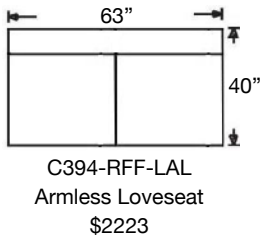

MACKENZIE SLIPCOVER SECTIONAL

Loose Back, Extra Comfort Foam Cushion Slipcover Sectional
Shown: Left Arm Corner Sofa and Right Arm Sofa

Overall Height 38"

| Ordering Options | LT/RT Arm Corner Sofa | LT/RT Arm Q Sleep Sofa | LT/RT Arm Sofa | LT/RT Arm Loveseat | Armless F Sleep Loveseat | LT/RT Arm Chaise | LT/RT Arm Chair | Armless Loveseat | Wedge | Armless Chair |
|-----------------------|-----------------------|------------------------|----------------|--------------------|--------------------------|------------------|-----------------|------------------|--------|---------------|
| 20" Down Throw Pillow | \$90/2 | \$45/1 | \$45/1 | \$45/1 | N/A | \$45/1 | \$45/1 | N/A | \$45/1 | N/A |
| Extra Firm Cushion | \$175 | \$175 | \$175 | \$150 | \$150 | \$150 | \$90 | \$150 | \$150 | \$90 |
| Comfort Down Cushion | \$360 | \$360 | \$360 | \$300 | \$315 | \$315 | \$215 | \$315 | \$315 | \$215 |
| Contrast Welt | \$215 | \$215 | \$215 | \$215 | \$215 | \$215 | \$115 | \$215 | \$215 | \$115 |
| Coil Spring Mattress | N/A | ✓ | N/A | N/A | ✓ | N/A | N/A | N/A | N/A | N/A |
| Memory Foam Mattress | N/A | \$215 | N/A | N/A | \$215 | N/A | N/A | N/A | N/A | N/A |
| Slipcover ONLY | \$1225 | \$1225 | \$1225 | \$1178 | \$1178 | \$1163 | \$913 | \$1163 | \$1178 | \$680 |

PATTERN AVAILABILITY:
RG, PS, NM, RS

SU CASA
— It's Your Home —
SUCASA.FURNITURE

MACKENZIE SLIPCOVER SECTIONAL

Shown: Left Arm Corner Slipcover Sofa,
Right Arm Slipcover Sofa
Overall Height 38"

C398-RFF-RSE
Left Arm Corner Sofa
\$2948

C398-RFF-LSE
Right Arm Corner Sofa
\$2948

PATTERN AVAILABILITY:
RG, PS, NM, RS

SU CASA
— It's Your Home —

SUCASA.FURNITURE