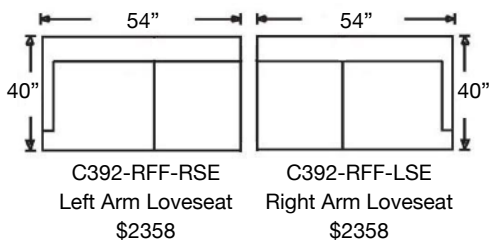

MACKENZIE SLIPCOVER SECTIONAL

Loose Back, Extra Comfort Foam Cushion Slipcover Sectional
Shown: Left Arm Corner Sofa and Right Arm Sofa

Overall Height 38"

| Ordering Options | LT/RT Arm Corner Sofa | LT/RT Arm Q Sleep Sofa | LT/RT Arm Sofa | LT/RT Arm Loveseat | Armless F Sleep Loveseat | LT/RT Arm Chaise | LT/RT Arm Chair | Armless Loveseat | Wedge | Armless Chair |
|-----------------------|-----------------------|------------------------|----------------|--------------------|--------------------------|------------------|-----------------|------------------|--------|---------------|
| 20" Down Throw Pillow | \$90/2 | \$45/1 | \$45/1 | \$45/1 | N/A | \$45/1 | \$45/1 | N/A | \$45/1 | N/A |
| Extra Firm Cushion | \$175 | \$175 | \$175 | \$150 | \$150 | \$150 | \$90 | \$150 | \$150 | \$90 |
| Comfort Down Cushion | \$360 | \$360 | \$360 | \$300 | \$315 | \$315 | \$215 | \$315 | \$315 | \$215 |
| Contrast Welt | \$215 | \$215 | \$215 | \$215 | \$215 | \$215 | \$115 | \$215 | \$215 | \$115 |
| Coil Spring Mattress | N/A | ✓ | N/A | N/A | ✓ | N/A | N/A | N/A | N/A | N/A |
| Memory Foam Mattress | N/A | \$215 | N/A | N/A | \$215 | N/A | N/A | N/A | N/A | N/A |
| Slipcover ONLY | \$1225 | \$1225 | \$1225 | \$1178 | \$1178 | \$1163 | \$913 | \$1163 | \$1178 | \$680 |

PATTERN AVAILABILITY:
RG, PS, NM, RS

SU CASA
— It's Your Home —
SUCASA.FURNITURE

MACKENZIE SLIPCOVER SECTIONAL

Shown: Left Arm Corner Slipcover Sofa,
Right Arm Slipcover Sofa
Overall Height 38"

C398-RFF-RSE
Left Arm Corner Sofa
\$2948

C398-RFF-LSE
Right Arm Corner Sofa
\$2948

PATTERN AVAILABILITY:
RG, PS, NM, RS

SU CASA
— It's Your Home —

SUCASA.FURNITURE