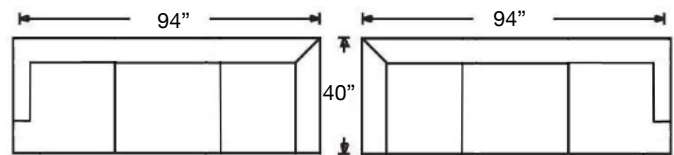

MACKENZIE SLIPCOVER SECTIONAL

Loose Back, Extra Comfort Foam Cushion Slipcover Sectional
Shown: Left Arm Corner Sofa and Right Arm Sofa

Overall Height 38"

| Ordering Options | LT/RT Arm Corner Sofa | LT/RT Arm Q Sleep Sofa | LT/RT Arm Sofa | LT/RT Arm Loveseat | Armless F Sleep Loveseat | LT/RT Arm Chaise | LT/RT Arm Chair | Armless Loveseat | Wedge | Armless Chair |
|-----------------------|-----------------------|------------------------|----------------|--------------------|--------------------------|------------------|-----------------|------------------|--------|---------------|
| 20" Down Throw Pillow | \$90/2 | \$45/1 | \$45/1 | \$45/1 | N/A | \$45/1 | \$45/1 | N/A | \$45/1 | N/A |
| Extra Firm Cushion | \$175 | \$175 | \$175 | \$150 | \$150 | \$150 | \$90 | \$150 | \$150 | \$90 |
| Comfort Down Cushion | \$360 | \$360 | \$360 | \$300 | \$315 | \$315 | \$215 | \$315 | \$315 | \$215 |
| Contrast Welt | \$215 | \$215 | \$215 | \$215 | \$215 | \$215 | \$115 | \$215 | \$215 | \$115 |
| Coil Spring Mattress | N/A | ✓ | N/A | N/A | ✓ | N/A | N/A | N/A | N/A | N/A |
| Memory Foam Mattress | N/A | \$215 | N/A | N/A | \$215 | N/A | N/A | N/A | N/A | N/A |
| Slipcover ONLY | \$1225 | \$1225 | \$1225 | \$1178 | \$1178 | \$1163 | \$913 | \$1163 | \$1178 | \$680 |

PATTERN AVAILABILITY:
RG, PS, NM, RS

SU CASA
— It's Your Home —
SUCASA.FURNITURE

MACKENZIE SLIPCOVER SECTIONAL

Shown: Left Arm Corner Slipcover Sofa,
Right Arm Slipcover Sofa
Overall Height 38"

C398-RFF-RSE
Left Arm Corner Sofa
\$2948