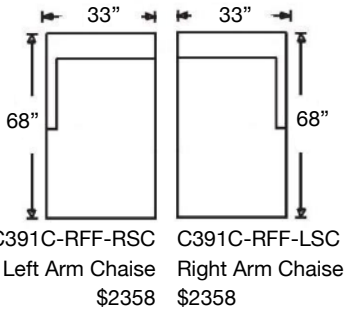

MACKENZIE SLIPCOVER SECTIONAL

Loose Back, Extra Comfort Foam Cushion Slipcover Sectional
Shown: Left Arm Corner Sofa and Right Arm Sofa

Overall Height 38"

| Ordering Options | LT/RT Arm Corner Sofa | LT/RT Arm Q Sleep Sofa | LT/RT Arm Sofa | LT/RT Arm Loveseat | Armless F Sleep Loveseat | LT/RT Arm Chaise | LT/RT Arm Chair | Armless Loveseat | Wedge | Armless Chair |
|-----------------------|-----------------------|------------------------|----------------|--------------------|--------------------------|------------------|-----------------|------------------|--------|---------------|
| 20" Down Throw Pillow | \$90/2 | \$45/1 | \$45/1 | \$45/1 | N/A | \$45/1 | \$45/1 | N/A | \$45/1 | N/A |
| Extra Firm Cushion | \$175 | \$175 | \$175 | \$150 | \$150 | \$150 | \$90 | \$150 | \$150 | \$90 |
| Comfort Down Cushion | \$360 | \$360 | \$360 | \$300 | \$315 | \$315 | \$215 | \$315 | \$315 | \$215 |
| Contrast Welt | \$215 | \$215 | \$215 | \$215 | \$215 | \$215 | \$115 | \$215 | \$215 | \$115 |
| Coil Spring Mattress | N/A | ✓ | N/A | N/A | ✓ | N/A | N/A | N/A | N/A | N/A |
| Memory Foam Mattress | N/A | \$215 | N/A | N/A | \$215 | N/A | N/A | N/A | N/A | N/A |
| Slipcover ONLY | \$1225 | \$1225 | \$1225 | \$1178 | \$1178 | \$1163 | \$913 | \$1163 | \$1178 | \$680 |

PATTERN AVAILABILITY:
RG, PS, NM, RS

SU CASA
— It's Your Home —
SUCASA.FURNITURE

MACKENZIE SLIPCOVER SECTIONAL

Shown: Left Arm Corner Slipcover Sofa,
Right Arm Slipcover Sofa
Overall Height 38"

C398-RFF-RSE
Left Arm Corner Sofa
\$2948

C398-RFF-LSE
Right Arm Corner Sofa
\$2948

PATTERN AVAILABILITY:
RG, PS, NM, RS

SU CASA
— It's Your Home —

SUCASA.FURNITURE