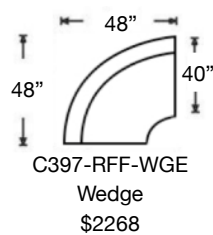

MACKENZIE SLIPCOVER SECTIONAL

Loose Back, Extra Comfort Foam Cushion Slipcover Sectional
Shown: Left Arm Corner Sofa and Right Arm Sofa

Overall Height 38"

| Ordering Options | LT/RT Arm Corner Sofa | LT/RT Arm Q Sleep Sofa | LT/RT Arm Sofa | LT/RT Arm Loveseat | Armless F Sleep Loveseat | LT/RT Arm Chaise | LT/RT Arm Chair | Armless Loveseat | Wedge | Armless Chair |
|-----------------------|-----------------------|------------------------|----------------|--------------------|--------------------------|------------------|-----------------|------------------|--------|---------------|
| 20" Down Throw Pillow | \$90/2 | \$45/1 | \$45/1 | \$45/1 | N/A | \$45/1 | \$45/1 | N/A | \$45/1 | N/A |
| Extra Firm Cushion | \$175 | \$175 | \$175 | \$150 | \$150 | \$150 | \$90 | \$150 | \$150 | \$90 |
| Comfort Down Cushion | \$360 | \$360 | \$360 | \$300 | \$315 | \$315 | \$215 | \$315 | \$315 | \$215 |
| Contrast Welt | \$215 | \$215 | \$215 | \$215 | \$215 | \$215 | \$115 | \$215 | \$215 | \$115 |
| Coil Spring Mattress | N/A | ✓ | N/A | N/A | ✓ | N/A | N/A | N/A | N/A | N/A |
| Memory Foam Mattress | N/A | \$215 | N/A | N/A | \$215 | N/A | N/A | N/A | N/A | N/A |
| Slipcover ONLY | \$1225 | \$1225 | \$1225 | \$1178 | \$1178 | \$1163 | \$913 | \$1163 | \$1178 | \$680 |

PATTERN AVAILABILITY:
RG, PS, NM, RS

SU CASA
— It's Your Home —
SUCASA.FURNITURE

MACKENZIE SLIPCOVER SECTIONAL

Shown: Left Arm Corner Slipcover Sofa,
Right Arm Slipcover Sofa
Overall Height 38"

C398-RFF-RSE
Left Arm Corner Sofa
\$2948

C398-RFF-LSE
Right Arm Corner Sofa
\$2948

PATTERN AVAILABILITY:
RG, PS, NM, RS

SU CASA
— It's Your Home —

SUCASA.FURNITURE