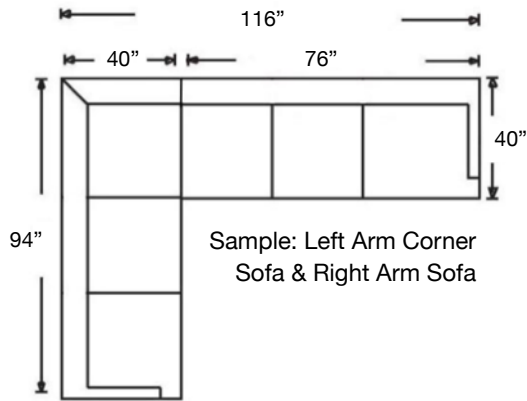

MACKENZIE SLIPCOVER SECTIONAL

Loose Back, Extra Comfort Foam Cushion Slipcover Sectional
Shown: Left Arm Corner Sofa and Right Arm Sofa

Overall Height 38"

| Ordering Options | LT/RT Arm Corner Sofa | LT/RT Arm Q Sleep Sofa | LT/RT Arm Sofa | LT/RT Arm Loveseat | Armless F Sleep Loveseat | LT/RT Arm Chaise | LT/RT Arm Chair | Armless Loveseat | Wedge | Armless Chair |
|-----------------------|-----------------------|------------------------|----------------|--------------------|--------------------------|------------------|-----------------|------------------|--------|---------------|
| 20" Down Throw Pillow | \$90/2 | \$45/1 | \$45/1 | \$45/1 | N/A | \$45/1 | \$45/1 | N/A | \$45/1 | N/A |
| Extra Firm Cushion | \$175 | \$175 | \$175 | \$150 | \$150 | \$150 | \$90 | \$150 | \$150 | \$90 |
| Comfort Down Cushion | \$360 | \$360 | \$360 | \$300 | \$315 | \$315 | \$215 | \$315 | \$315 | \$215 |
| Contrast Welt | \$215 | \$215 | \$215 | \$215 | \$215 | \$215 | \$115 | \$215 | \$215 | \$115 |
| Coil Spring Mattress | N/A | ✓ | N/A | N/A | ✓ | N/A | N/A | N/A | N/A | N/A |
| Memory Foam Mattress | N/A | \$215 | N/A | N/A | \$215 | N/A | N/A | N/A | N/A | N/A |
| Slipcover ONLY | \$1225 | \$1225 | \$1225 | \$1178 | \$1178 | \$1163 | \$913 | \$1163 | \$1178 | \$680 |

PATTERN AVAILABILITY:
RG, PS, NM, RS

SU CASA
— It's Your Home —
SUCASA.FURNITURE

MACKENZIE SLIPCOVER SECTIONAL

Shown: Left Arm Corner Slipcover Sofa,
Right Arm Slipcover Sofa
Overall Height 38"

C398-RFF-RSE
Left Arm Corner Sofa
\$2948

C398-RFF-LSE
Right Arm Corner Sofa
\$2948

PATTERN AVAILABILITY:
RG, PS, NM, RS

SU CASA
— It's Your Home —

SUCASA.FURNITURE