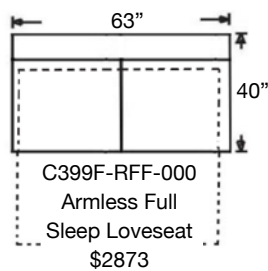

MACKENZIE SLIPCOVER SECTIONAL

Loose Back, Extra Comfort Foam Cushion Slipcover Sectional
Shown: Left Arm Corner Sofa and Right Arm Sofa

Overall Height 38"

| Ordering Options | LT/RT Arm Corner Sofa | LT/RT Arm Q Sleep Sofa | LT/RT Arm Sofa | LT/RT Arm Loveseat | Armless F Sleep Loveseat | LT/RT Arm Chaise | LT/RT Arm Chair | Armless Loveseat | Wedge | Armless Chair |
|-----------------------|-----------------------|------------------------|----------------|--------------------|--------------------------|------------------|-----------------|------------------|--------|---------------|
| 20" Down Throw Pillow | \$90/2 | \$45/1 | \$45/1 | \$45/1 | N/A | \$45/1 | \$45/1 | N/A | \$45/1 | N/A |
| Extra Firm Cushion | \$175 | \$175 | \$175 | \$150 | \$150 | \$150 | \$90 | \$150 | \$150 | \$90 |
| Comfort Down Cushion | \$360 | \$360 | \$360 | \$300 | \$315 | \$315 | \$215 | \$315 | \$315 | \$215 |
| Contrast Welt | \$215 | \$215 | \$215 | \$215 | \$215 | \$215 | \$115 | \$215 | \$215 | \$115 |
| Coil Spring Mattress | N/A | ✓ | N/A | N/A | ✓ | N/A | N/A | N/A | N/A | N/A |
| Memory Foam Mattress | N/A | \$215 | N/A | N/A | \$215 | N/A | N/A | N/A | N/A | N/A |
| Slipcover ONLY | \$1225 | \$1225 | \$1225 | \$1178 | \$1178 | \$1163 | \$913 | \$1163 | \$1178 | \$680 |

PATTERN AVAILABILITY:
RG, PS, NM, RS

SU CASA
— It's Your Home —
SUCASA.FURNITURE

MACKENZIE SLIPCOVER SECTIONAL

Shown: Left Arm Corner Slipcover Sofa,
Right Arm Slipcover Sofa
Overall Height 38"

C398-RFF-RSE
Left Arm Corner Sofa
\$2948

C398-RFF-LSE
Right Arm Corner Sofa
\$2948

PATTERN AVAILABILITY:
RG, PS, NM, RS

SU CASA
— It's Your Home —

SUCASA.FURNITURE