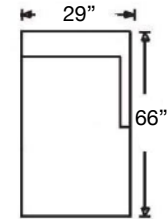

K520-RFF-111
Right Arm Chaise
$1663