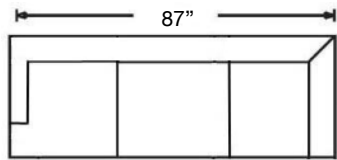

DAMON SECTIONAL

Tight Back, Standard Comfort Foam Cushion Sectional
Shown: Left Arm Corner Sofa & Right Arm Sofa

Overall Height 33"

Ordering Options	LT / RT Arm Corner Sofa	LT / RT Arm Sofa	LT / RT Arm Loveseat	LT / RT Arm Chaise	LT / RT Arm Bumper	Armless Loveseat	Wedge	Corner Chair
18" Down Throw Pillow	\$90/2	\$45/1	\$45/1	\$45/1	\$45/1	N/A	\$45/1	\$45/1
Extra Firm Cushion	\$175	\$175	\$175	\$150	\$175	\$150	\$150	\$150
Extra Comfort Foam Cushion	\$130	\$130	\$115	\$100	\$130	\$115	\$115	\$75
Comfort Down Cushion	\$360	\$360	\$315	\$315	\$360	\$315	\$315	\$315
Leg Finish	✓	✓	✓	✓	✓	✓	✓	✓
Contrast Welt	\$215	\$215	\$215	\$215	\$215	\$215	\$215	\$215

PATTERN AVAILABILITY:
 RG, PS

SU CASA
 — It's Your Home —
 SUCASA.FURNITURE

DAMON SECTIONAL

Shown: Left Arm Corner Sofa & Right Arm Bumper
with Contrast Welt
Overall Height 33"

K520-RFF-118
Left Arm Corner Sofa
\$2223