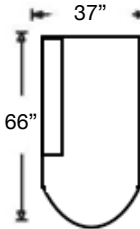

K520-RFF-126
Left Arm Bumper
$1815