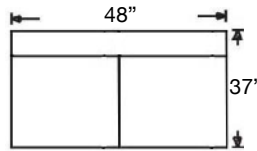

K520-RFF-041
Armless Loveseat
$1480