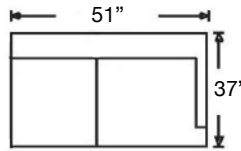

K520-RFF-115
Right Arm Loveseat
$1588