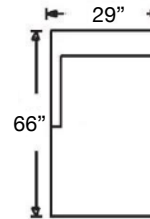

K520-RFF-110
Left Arm Chaise
$1663