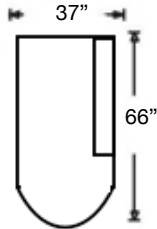

DAMON SECTIONAL

Tight Back, Standard Comfort Foam Cushion Sectional
Shown: Left Arm Corner Sofa & Right Arm Sofa

Overall Height 33"

Ordering Options	LT / RT Arm Corner Sofa	LT / RT Arm Sofa	LT / RT Arm Loveseat	LT / RT Arm Chaise	LT / RT Arm Bumper	Armless Loveseat	Wedge	Corner Chair
18" Down Throw Pillow	\$90/2	\$45/1	\$45/1	\$45/1	\$45/1	N/A	\$45/1	\$45/1
Extra Firm Cushion	\$175	\$175	\$175	\$150	\$175	\$150	\$150	\$150
Extra Comfort Foam Cushion	\$130	\$130	\$115	\$100	\$130	\$115	\$115	\$75
Comfort Down Cushion	\$360	\$360	\$315	\$315	\$360	\$315	\$315	\$315
Leg Finish	✓	✓	✓	✓	✓	✓	✓	✓
Contrast Welt	\$215	\$215	\$215	\$215	\$215	\$215	\$215	\$215

PATTERN AVAILABILITY:
 RG, PS

SU CASA
 — It's Your Home —
 SUCASA.FURNITURE

DAMON SECTIONAL

Shown: Left Arm Corner Sofa & Right Arm Bumper
with Contrast Welt
Overall Height 33"

K520-RFF-118
Left Arm Corner Sofa
\$2223

K520-RFF-119
Right Arm Corner Sofa
\$2223

K520-RFF-110
Left Arm Chaise
\$1663

K520-RFF-111
Right Arm Chaise
\$1663

K520-RFF-126
Left Arm Bumper
\$1815

K520-RFF-127
Right Arm Bumper
\$1815

K520-RFF-116
Left Arm Sofa
\$1890