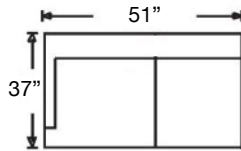

K520-RFF-114
Left Arm Loveseat
$1588