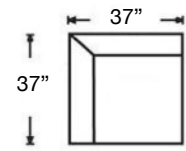

PATTERN AVAILABILITY:
 RG, PS

SU CASA
 — It's Your Home —
 SUCASA.FURNITURE

DAMON SECTIONAL

Shown: Left Arm Corner Sofa & Right Arm Bumper
with Contrast Welt
Overall Height 33"

K520-RFF-118
Left Arm Corner Sofa
\$2223

K520-RFF-117
Right Arm Sofa
\$1890

K520-RFF-114
Left Arm Loveseat
\$1588

K520-RFF-115
Right Arm Loveseat
\$1588

K520-RFF-041
Armless Loveseat
\$1480

K520-RFF-011
Wedge
\$1738

K520-RFF-010
Corner Chair
\$1588