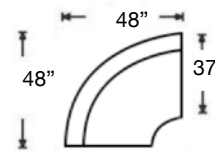

PATTERN AVAILABILITY:
 RG, PS

SU CASA
 — It's Your Home —
 SUCASA.FURNITURE

DAMON SECTIONAL

Shown: Left Arm Corner Sofa & Right Arm Bumper
with Contrast Welt
Overall Height 33"

K520-RFF-118
Left Arm Corner Sofa
\$2223

K520-RFF-117
Right Arm Sofa
\$1890

K520-RFF-114
Left Arm Loveseat
\$1588

K520-RFF-115
Right Arm Loveseat
\$1588

K520-RFF-041
Armless Loveseat
\$1480

K520-RFF-011
Wedge
\$1738

K520-RFF-010
Corner Chair
\$1588