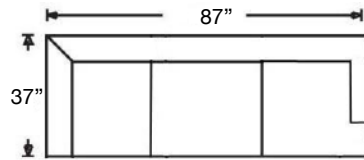

DAMON SECTIONAL

Tight Back, Standard Comfort Foam Cushion Sectional
Shown: Left Arm Corner Sofa & Right Arm Sofa

Overall Height 33"

Ordering Options	LT / RT Arm Corner Sofa	LT / RT Arm Sofa	LT / RT Arm Loveseat	LT / RT Arm Chaise	LT / RT Arm Bumper	Armless Loveseat	Wedge	Corner Chair
18" Down Throw Pillow	\$90/2	\$45/1	\$45/1	\$45/1	\$45/1	N/A	\$45/1	\$45/1
Extra Firm Cushion	\$175	\$175	\$175	\$150	\$175	\$150	\$150	\$150
Extra Comfort Foam Cushion	\$130	\$130	\$115	\$100	\$130	\$115	\$115	\$75
Comfort Down Cushion	\$360	\$360	\$315	\$315	\$360	\$315	\$315	\$315
Leg Finish	✓	✓	✓	✓	✓	✓	✓	✓
Contrast Welt	\$215	\$215	\$215	\$215	\$215	\$215	\$215	\$215

PATTERN AVAILABILITY:
 RG, PS

SU CASA
 — It's Your Home —
 SUCASA.FURNITURE

DAMON SECTIONAL

Shown: Left Arm Corner Sofa & Right Arm Bumper
with Contrast Welt
Overall Height 33"

K520-RFF-118
Left Arm Corner Sofa
\$2223