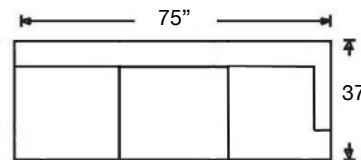

DAMON SECTIONAL

Tight Back, Standard Comfort Foam Cushion Sectional
Shown: Left Arm Corner Sofa & Right Arm Sofa

Overall Height 33"

Ordering Options	LT / RT Arm Corner Sofa	LT / RT Arm Sofa	LT / RT Arm Loveseat	LT / RT Arm Chaise	LT / RT Arm Bumper	Armless Loveseat	Wedge	Corner Chair
18" Down Throw Pillow	\$90/2	\$45/1	\$45/1	\$45/1	\$45/1	N/A	\$45/1	\$45/1
Extra Firm Cushion	\$175	\$175	\$175	\$150	\$175	\$150	\$150	\$150
Extra Comfort Foam Cushion	\$130	\$130	\$115	\$100	\$130	\$115	\$115	\$75
Comfort Down Cushion	\$360	\$360	\$315	\$315	\$360	\$315	\$315	\$315
Leg Finish	✓	✓	✓	✓	✓	✓	✓	✓
Contrast Welt	\$215	\$215	\$215	\$215	\$215	\$215	\$215	\$215

PATTERN AVAILABILITY:
 RG, PS

SU CASA
 — It's Your Home —
 SUCASA.FURNITURE

DAMON SECTIONAL

Shown: Left Arm Corner Sofa & Right Arm Bumper
with Contrast Welt
Overall Height 33"

K520-RFF-118
Left Arm Corner Sofa
\$2223

K520-RFF-119
Right Arm Corner Sofa
\$2223

K520-RFF-110
Left Arm Chaise
\$1663

K520-RFF-111
Right Arm Chaise
\$1663

K520-RFF-126
Left Arm Bumper
\$1815

K520-RFF-127
Right Arm Bumper
\$1815

K520-RFF-116
Left Arm Sofa
\$1890