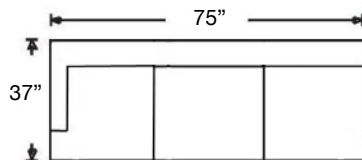

K520-RFF-116
Left Arm Sofa
$1890