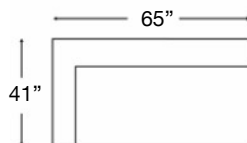

MORRIGAN SECTIONAL

Shown: Left Arm Sofa + Right Arm Corner Sofa
 Loose Back, Standard Comfort Down Cushion Sectional with Bench Seat
 Overall Height 35" | Seat Depth: 19" | Seat Height: 22" | Arm Height: 25"

Moreau-RBB-248
 Left Arm Corner Sofa
 \$3855

Moreau-RBB-249
 Right Arm Corner Sofa
 \$3855

Moreau-RBB-210
 Left Arm Chaise
 \$2420

Moreau-RBB-211
 Right Arm Chaise
 \$2420

Moreau-RBB-244
 Left Arm Sofa
 \$2645