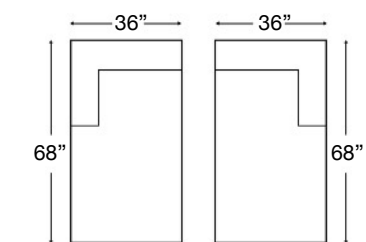

Moreau-RBB-210
Left Arm Chaise
$2420

Moreau-RBB-211
Right Arm Chaise
$2420