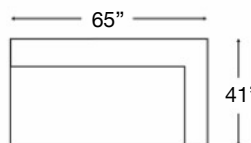

MORRIGAN SECTIONAL

Shown: Left Arm Sofa + Right Arm Corner Sofa
 Loose Back, Standard Comfort Down Cushion Sectional with Bench Seat
 Overall Height 35" | Seat Depth: 19" | Seat Height: 22" | Arm Height: 25"

Moreau-RBB-248
 Left Arm Corner Sofa
 \$3855

Moreau-RBB-249
 Right Arm Corner Sofa
 \$3855

Moreau-RBB-210
 Left Arm Chaise
 \$2420

Moreau-RBB-211
 Right Arm Chaise
 \$2420

Moreau-RBB-244
 Left Arm Sofa
 \$2645