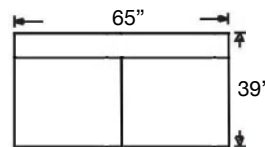

Sylvie-RBB-SLIP114
Left Arm 2-Seat Loveseat
\$2798

Sylvie-RBB-SLIP115
Right Arm 2-Seat Loveseat
\$2798

Sylvie-RBB-SLIP112
Left Arm Chair
\$1965

Sylvie-RBB-SLIP113
Right Arm Chair
\$1965

Sylvie-RBB-SLIP010
Corner Chair
\$2040

Sylvie-RBB-SLIP041
Armless Loveseat
\$2570

Sylvie-RBB-SLIP061
Armless Chair
\$1573

Pieces available with Bench Seating:

Corner Sofa Sylvie-RBB-SLIP248/249, Sofa Sylvie-RBB-SLIP246/247,
Loveseat Sylvie-RBB-SLIP244/245, and Armless Loveseat Sylvie-RBB-SLIP241