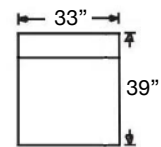

Sylvie-RBB-SLIP114
Left Arm 2-Seat Loveseat
\$2798

Sylvie-RBB-SLIP115
Right Arm 2-Seat Loveseat
\$2798

Sylvie-RBB-SLIP112
Left Arm Chair
\$1965

Sylvie-RBB-SLIP113
Right Arm Chair
\$1965

Sylvie-RBB-SLIP010
Corner Chair
\$2040

Sylvie-RBB-SLIP041
Armless Loveseat
\$2570

Sylvie-RBB-SLIP061
Armless Chair
\$1573

Pieces available with Bench Seating:

Corner Sofa Sylvie-RBB-SLIP248/249, Sofa Sylvie-RBB-SLIP246/247,
Loveseat Sylvie-RBB-SLIP244/245, and Armless Loveseat Sylvie-RBB-SLIP241