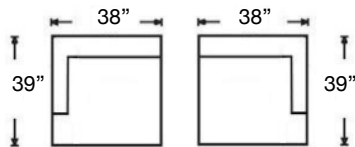

SYBIL SLIPCOVER SECTIONAL

Loose Back, Standard Comfort Down Cushion Slipcover Sectional
Shown: Left Arm 3-Seated Corner Sofa (118) / Right Arm 2-Seated Sofa (117)
 Overall Height: 35" | Seat Height: 21" | Seat Depth: 24" | Arm Height: 25"

Sylvie-RBB-SLIP119
Right Arm Corner 3-Seat Sofa
\$4008

Sylvie-RBB-SLIP110
Left Arm Chaise
\$2570

Sylvie-RBB-SLIP111
Right Arm Chaise
\$2570

Sylvie-RBB-SLIP116
Left Arm 2-Seat Sofa
\$2948

Sylvie-RBB-SLIP117
Right Arm 2-Seat Sofa
\$2948

Sylvie-RBB-SLIP114
Left Arm 2-Seat Loveseat
\$2798

Sylvie-RBB-SLIP115
Right Arm 2-Seat Loveseat
\$2798

Sylvie-RBB-SLIP112
Left Arm Chair
\$1965

Sylvie-RBB-SLIP113
Right Arm Chair
\$1965

Sylvie-RBB-SLIP010
Corner Chair
\$2040