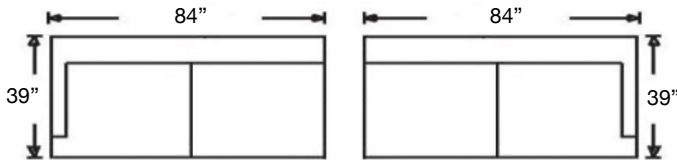

SYBIL SLIPCOVER SECTIONAL

Loose Back, Standard Comfort Down Cushion Slipcover Sectional
Shown: Left Arm 3-Seated Corner Sofa (118) / Right Arm 2-Seated Sofa (117)
 Overall Height: 35" | Seat Height: 21" | Seat Depth: 24" | Arm Height: 25"

Ordering Options	Left Arm Corner Sofa	Left Arm Sofa	Left Arm Loveseat	Right Arm Corner Sofa	Right Arm Sofa	Right Arm Loveseat	Armless Loveseat	Left Arm Chaise	Right Arm Chaise	Left Arm End Chair	Right Arm End Chair	Corner Chair	Armless Chair
1 Bolster Pillow	✓	✓	✓	✓	✓	✓	N/A	✓	✓	N/A	N/A	N/A	N/A
20" Throw Pillow	\$45/1	\$45/1	\$45/1	\$45/1	\$45/1	\$45/1	\$90/2	\$45/1	\$45/1	N/A	N/A	N/A	N/A
Extra Comfort Foam Cushion	✓	✓	✓	✓	✓	✓	✓	✓	✓	✓	✓	✓	✓
Supreme Comfort Down Cushion	\$356	\$356	\$315	\$356	\$356	\$315	\$315	\$315	\$315	\$215	\$215	\$215	\$215
Leg Finish	✓	✓	✓	✓	✓	✓	✓	✓	✓	✓	✓	✓	✓
Bench Seat Available	✓	✓	✓	✓	✓	✓	✓	N/A	N/A	N/A	N/A	N/A	N/A
Slipcovers ONLY	\$1663	\$1436	\$1436	\$1663	\$1436	\$1436	\$1194	\$1285	\$1285	\$1058	\$1058	\$1194	\$1058
Slipcovers ONLY Bench Seat	\$1663	\$1436	\$1436	\$1663	\$1436	\$1436	\$1194	N/A	N/A	N/A	N/A	N/A	N/A

PATTERN AVAILABILITY:
 RG, PS, NM, RS

SU CASA
 — It's Your Home —
 SUCASA.FURNITURE

SYBIL SLIPCOVER SECTIONAL

Shown: Left Arm 3-Seated Corner Sofa (118) and
Right Arm 2-Seated Sofa (117)

Sylvie-RBB-SLIP118
Left Arm Corner 3-Seat Sofa
\$4008

Sylvie-RBB-SLIP119
Right Arm Corner 3-Seat Sofa
\$4008

Sylvie-RBB-SLIP110
Left Arm Chaise
\$2570

Sylvie-RBB-SLIP111
Right Arm Chaise
\$2570

Sylvie-RBB-SLIP116
Left Arm 2-Seat Sofa
\$2948

Sylvie-RBB-SLIP117
Right Arm 2-Seat Sofa
\$2948