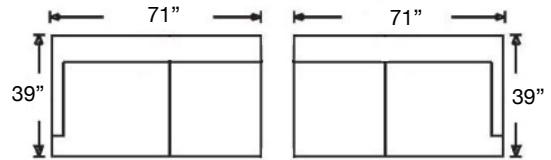

Sylvie-RBB-SLIP119
Right Arm Corner 3-Seat Sofa
\$4008

Sylvie-RBB-SLIP110
Left Arm Chaise
\$2570

Sylvie-RBB-SLIP111
Right Arm Chaise
\$2570

Sylvie-RBB-SLIP116
Left Arm 2-Seat Sofa
\$2948

Sylvie-RBB-SLIP117
Right Arm 2-Seat Sofa
\$2948

Sylvie-RBB-SLIP114
Left Arm 2-Seat Loveseat
\$2798

Sylvie-RBB-SLIP115
Right Arm 2-Seat Loveseat
\$2798

Sylvie-RBB-SLIP112
Left Arm Chair
\$1965

Sylvie-RBB-SLIP113
Right Arm Chair
\$1965

Sylvie-RBB-SLIP010
Corner Chair
\$2040