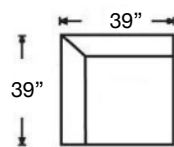

Ordering Options	Left Arm Corner Sofa	Left Arm Sofa	Left Arm Loveseat	Right Arm Corner Sofa	Right Arm Sofa	Right Arm Loveseat	Armless Loveseat	Left Arm Chaise	Right Arm Chaise	Left Arm End Chair	Right Arm End Chair	Corner Chair	Armless Chair
1 Bolster Pillow	✓	✓	✓	✓	✓	✓	N/A	✓	✓	N/A	N/A	N/A	N/A
20" Throw Pillow	\$45/1	\$45/1	\$45/1	\$45/1	\$45/1	\$45/1	\$90/2	\$45/1	\$45/1	N/A	N/A	N/A	N/A
Extra Comfort Foam Cushion	✓	✓	✓	✓	✓	✓	✓	✓	✓	✓	✓	✓	✓
Supreme Comfort Down Cushion	\$356	\$356	\$315	\$356	\$356	\$315	\$315	\$315	\$315	\$215	\$215	\$215	\$215
Leg Finish	✓	✓	✓	✓	✓	✓	✓	✓	✓	✓	✓	✓	✓
Bench Seat Available	✓	✓	✓	✓	✓	✓	✓	N/A	N/A	N/A	N/A	N/A	N/A
Slipcovers ONLY	\$1663	\$1436	\$1436	\$1663	\$1436	\$1436	\$1194	\$1285	\$1285	\$1058	\$1058	\$1194	\$1058
Slipcovers ONLY Bench Seat	\$1663	\$1436	\$1436	\$1663	\$1436	\$1436	\$1194	N/A	N/A	N/A	N/A	N/A	N/A

Sylvie-RBB-SLIP119
Right Arm Corner 3-Seat Sofa
\$4008

Sylvie-RBB-SLIP110
Left Arm Chaise
\$2570

Sylvie-RBB-SLIP111
Right Arm Chaise
\$2570

Sylvie-RBB-SLIP116
Left Arm 2-Seat Sofa
\$2948

Sylvie-RBB-SLIP117
Right Arm 2-Seat Sofa
\$2948

Sylvie-RBB-SLIP114
Left Arm 2-Seat Loveseat
\$2798

Sylvie-RBB-SLIP115
Right Arm 2-Seat Loveseat
\$2798

Sylvie-RBB-SLIP112
Left Arm Chair
\$1965

Sylvie-RBB-SLIP113
Right Arm Chair
\$1965

Sylvie-RBB-SLIP010
Corner Chair
\$2040