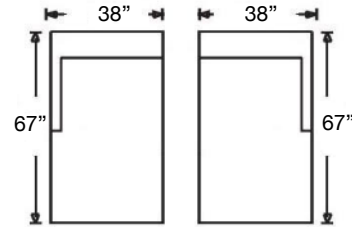

SYBIL SLIPCOVER SECTIONAL

Loose Back, Standard Comfort Down Cushion Slipcover Sectional
Shown: Left Arm 3-Seated Corner Sofa (118) / Right Arm 2-Seated Sofa (117)
 Overall Height: 35" | Seat Height: 21" | Seat Depth: 24" | Arm Height: 25"

Ordering Options	Left Arm Corner Sofa	Left Arm Sofa	Left Arm Loveseat	Right Arm Corner Sofa	Right Arm Sofa	Right Arm Loveseat	Armless Loveseat	Left Arm Chaise	Right Arm Chaise	Left Arm End Chair	Right Arm End Chair	Corner Chair	Armless Chair
1 Bolster Pillow	✓	✓	✓	✓	✓	✓	N/A	✓	✓	N/A	N/A	N/A	N/A
20" Throw Pillow	\$45/1	\$45/1	\$45/1	\$45/1	\$45/1	\$45/1	\$90/2	\$45/1	\$45/1	N/A	N/A	N/A	N/A
Extra Comfort Foam Cushion	✓	✓	✓	✓	✓	✓	✓	✓	✓	✓	✓	✓	✓
Supreme Comfort Down Cushion	\$356	\$356	\$315	\$356	\$356	\$315	\$315	\$315	\$315	\$215	\$215	\$215	\$215
Leg Finish	✓	✓	✓	✓	✓	✓	✓	✓	✓	✓	✓	✓	✓
Bench Seat Available	✓	✓	✓	✓	✓	✓	✓	N/A	N/A	N/A	N/A	N/A	N/A
Slipcovers ONLY	\$1663	\$1436	\$1436	\$1663	\$1436	\$1436	\$1194	\$1285	\$1285	\$1058	\$1058	\$1194	\$1058
Slipcovers ONLY Bench Seat	\$1663	\$1436	\$1436	\$1663	\$1436	\$1436	\$1194	N/A	N/A	N/A	N/A	N/A	N/A

PATTERN AVAILABILITY:
 RG, PS, NM, RS

SU CASA
 — It's Your Home —
 SUCASA.FURNITURE

SYBIL SLIPCOVER SECTIONAL

Shown: Left Arm 3-Seated Corner Sofa (118) and
Right Arm 2-Seated Sofa (117)

Sylvie-RBB-SLIP118
Left Arm Corner 3-Seat Sofa
\$4008

Sylvie-RBB-SLIP119
Right Arm Corner 3-Seat Sofa
\$4008

Sylvie-RBB-SLIP110
Left Arm Chaise
\$2570

Sylvie-RBB-SLIP111
Right Arm Chaise
\$2570

Sylvie-RBB-SLIP116
Left Arm 2-Seat Sofa
\$2948

Sylvie-RBB-SLIP117
Right Arm 2-Seat Sofa
\$2948