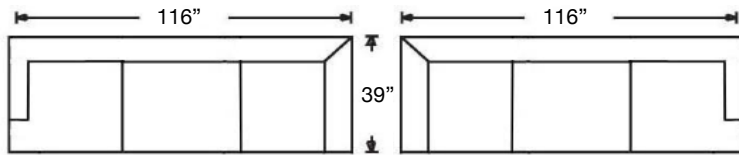

Ordering Options	Left Arm Corner Sofa	Left Arm Sofa	Left Arm Loveseat	Right Arm Corner Sofa	Right Arm Sofa	Right Arm Loveseat	Armless Loveseat	Left Arm Chaise	Right Arm Chaise	Left Arm End Chair	Right Arm End Chair	Corner Chair	Armless Chair
1 Bolster Pillow	✓	✓	✓	✓	✓	✓	N/A	✓	✓	N/A	N/A	N/A	N/A
20" Throw Pillow	\$45/1	\$45/1	\$45/1	\$45/1	\$45/1	\$45/1	\$90/2	\$45/1	\$45/1	N/A	N/A	N/A	N/A
Extra Comfort Foam Cushion	✓	✓	✓	✓	✓	✓	✓	✓	✓	✓	✓	✓	✓
Supreme Comfort Down Cushion	\$356	\$356	\$315	\$356	\$356	\$315	\$315	\$315	\$315	\$215	\$215	\$215	\$215
Leg Finish	✓	✓	✓	✓	✓	✓	✓	✓	✓	✓	✓	✓	✓
Bench Seat Available	✓	✓	✓	✓	✓	✓	✓	N/A	N/A	N/A	N/A	N/A	N/A
Slipcovers ONLY	\$1663	\$1436	\$1436	\$1663	\$1436	\$1436	\$1194	\$1285	\$1285	\$1058	\$1058	\$1194	\$1058
Slipcovers ONLY Bench Seat	\$1663	\$1436	\$1436	\$1663	\$1436	\$1436	\$1194	N/A	N/A	N/A	N/A	N/A	N/A

PATTERN AVAILABILITY:
 RG, PS, NM, RS

SU CASA
 — It's Your Home —
 SUCASA.FURNITURE

SYBIL SLIPCOVER SECTIONAL

Shown: Left Arm 3-Seated Corner Sofa (118) and
Right Arm 2-Seated Sofa (117)

Sylvie-RBB-SLIP118
Left Arm Corner 3-Seat Sofa
\$4008

Sylvie-RBB-SLIP119
Right Arm Corner 3-Seat Sofa
\$4008

Sylvie-RBB-SLIP110
Left Arm Chaise
\$2570

Sylvie-RBB-SLIP111
Right Arm Chaise
\$2570

Sylvie-RBB-SLIP116
Left Arm 2-Seat Sofa
\$2948

Sylvie-RBB-SLIP117
Right Arm 2-Seat Sofa
\$2948