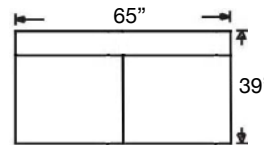

SYBIL SECTIONAL

Loose Back, Standard Comfort Down Cushion Sectional

Shown: Left 3-Seated Corner Sofa (118) / Armless Loveseat (041) / Right Arm Chaise (111)

Overall Height: 35" | Seat Height: 21" | Seat Depth: 24" | Arm Height: 25"

Sylvie-RBB-114
Left Arm 2-Seat Loveseat
\$2645

Sylvie-RBB-115
Right Arm 2-Seat Loveseat
\$2645

Sylvie-RBB-112
Left Arm Chair
\$1815

Sylvie-RBB-113
Right Arm Chair
\$1815

Sylvie-RBB-010
Corner Chair
\$1890

Sylvie-RBB-041
Armless Loveseat
\$2420

Sylvie-RBB-061
Armless Chair
\$1420

Pieces available with Bench Seating:

Corner Sofa Sylvie-RBB-248/249, Sofa Sylvie-RBB-246/247,
Loveseat Sylvie-RBB-244/245, and Armless Loveseat Sylvie-RBB-241