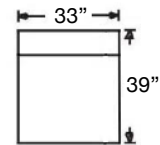

Sylvie-RBB-114
Left Arm 2-Seat Loveseat
\$2645

Sylvie-RBB-115
Right Arm 2-Seat Loveseat
\$2645

Sylvie-RBB-112
Left Arm Chair
\$1815

Sylvie-RBB-113
Right Arm Chair
\$1815

Sylvie-RBB-010
Corner Chair
\$1890

Sylvie-RBB-041
Armless Loveseat
\$2420

Sylvie-RBB-061
Armless Chair
\$1420

Pieces available with Bench Seating:

Corner Sofa Sylvie-RBB-248/249, Sofa Sylvie-RBB-246/247,
Loveseat Sylvie-RBB-244/245, and Armless Loveseat Sylvie-RBB-241