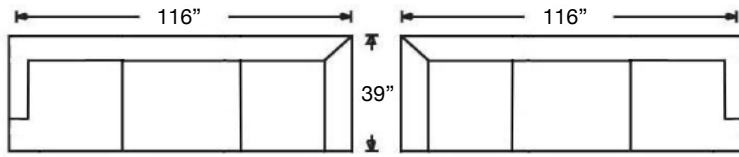

SYBIL SECTIONAL

Loose Back, Standard Comfort Down Cushion Sectional

Shown: Left 3-Seated Corner Sofa (118) / Armless Loveseat (041) / Right Arm Chaise (111)

Overall Height: 35" | Seat Height: 21" | Seat Depth: 24" | Arm Height: 25"

Ordering Options	Left Arm Corner Sofa	Left Arm Sofa	Left Arm Loveseat	Armless Loveseat	Left Arm Chaise	Left Arm End Chair	Corner Chair	Armless Chair
	Right Arm Corner Sofa	Right Arm Sofa	Right Arm Loveseat		Right Arm Chaise	Right Arm End Chair		
1 Bolster Pillow	✓	✓	✓	N/A	✓	N/A	N/A	N/A
20" Throw Pillow	\$45/1	\$45/1	\$45/1	\$90/2	\$45/1	N/A	N/A	N/A
Extra Comfort Foam Cushion	✓	✓	✓	✓	✓	✓	✓	✓
Supreme Comfort Down Cushion	\$356	\$356	\$315	\$315	\$315	\$215	\$215	\$215
Leg Finish	✓	✓	✓	✓	✓	✓	✓	✓
Bench Seat Available	✓	✓	✓	✓	N/A	N/A	N/A	N/A

PATTERN AVAILABILITY:
RG, PS, NM, RS

SU CASA
— It's Your Home —
SUCASA.FURNITURE

SYBIL SECTIONAL

Shown: Left 3-Seated Corner Sofa (118) /
Armless Loveseat (041) / Right Arm Chaise (111)

Sylvie-RBB-118
Left Arm Corner 3-Seat Sofa
\$3855

Sylvie-RBB-119
Right Arm Corner 3-Seat Sofa
\$3855

Sylvie-RBB-110
Left Arm Chaise
\$2420

Sylvie-RBB-111
Right Arm Chaise
\$2420

Sylvie-RBB-116
Left Arm 2-Seat Sofa
\$2798

Sylvie-RBB-117
Right Arm 2-Seat Sofa
\$2798