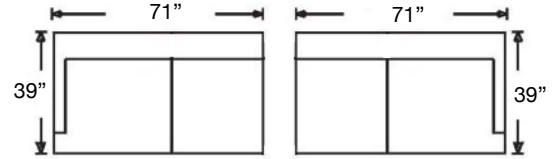

SYBIL SECTIONAL

Loose Back, Standard Comfort Down Cushion Sectional

Shown: Left 3-Seated Corner Sofa (118) / Armless Loveseat (041) / Right Arm Chaise (111)

Overall Height: 35" | Seat Height: 21" | Seat Depth: 24" | Arm Height: 25"

PATTERN AVAILABILITY:
RG, PS, NM, RS

SU CASA
— It's Your Home —
SUCASA.FURNITURE

SYBIL SECTIONAL

Shown: Left 3-Seated Corner Sofa (118) /
Armless Loveseat (041) / Right Arm Chaise (111)

Sylvie-RBB-118
Left Arm Corner 3-Seat Sofa
\$3855

Sylvie-RBB-119
Right Arm Corner 3-Seat Sofa
\$3855

Sylvie-RBB-110
Left Arm Chaise
\$2420

Sylvie-RBB-111
Right Arm Chaise
\$2420

Sylvie-RBB-116
Left Arm 2-Seat Sofa
\$2798

Sylvie-RBB-117
Right Arm 2-Seat Sofa
\$2798

Sylvie-RBB-114
Left Arm 2-Seat Loveseat
\$2645

Sylvie-RBB-115
Right Arm 2-Seat Loveseat
\$2645

Sylvie-RBB-112
Left Arm Chair
\$1815

Sylvie-RBB-113
Right Arm Chair
\$1815

Sylvie-RBB-010
Corner Chair
\$1890