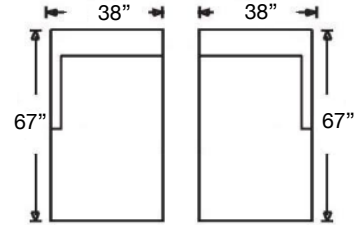

Sylvie-RBB-110
Left Arm Chaise
$2420

Sylvie-RBB-111
Right Arm Chaise
$2420