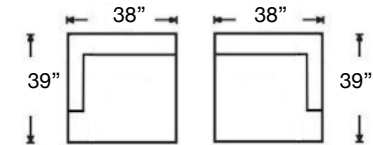

SYBIL SECTIONAL

Loose Back, Standard Comfort Down Cushion Sectional

Shown: Left 3-Seated Corner Sofa (118) / Armless Loveseat (041) / Right Arm Chaise (111)

Overall Height: 35" | Seat Height: 21" | Seat Depth: 24" | Arm Height: 25"

PATTERN AVAILABILITY:
RG, PS, NM, RS

SU CASA
— It's Your Home —
SUCASA.FURNITURE

SYBIL SECTIONAL

Shown: Left 3-Seated Corner Sofa (118) /
Armless Loveseat (041) / Right Arm Chaise (111)

Sylvie-RBB-118
Left Arm Corner 3-Seat Sofa
\$3855

Sylvie-RBB-119
Right Arm Corner 3-Seat Sofa
\$3855

Sylvie-RBB-110
Left Arm Chaise
\$2420

Sylvie-RBB-111
Right Arm Chaise
\$2420

Sylvie-RBB-116
Left Arm 2-Seat Sofa
\$2798

Sylvie-RBB-117
Right Arm 2-Seat Sofa
\$2798

Sylvie-RBB-114
Left Arm 2-Seat Loveseat
\$2645

Sylvie-RBB-115
Right Arm 2-Seat Loveseat
\$2645

Sylvie-RBB-112
Left Arm Chair
\$1815

Sylvie-RBB-113
Right Arm Chair
\$1815

Sylvie-RBB-010
Corner Chair
\$1890