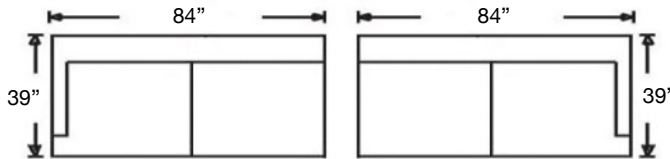

Sylvie-RBB-116
Left Arm 2-Seat Sofa
$2798

Sylvie-RBB-117
Right Arm 2-Seat Sofa
$2798