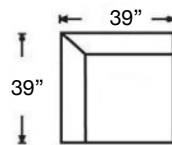

Sylvie-RBB-010
Corner Chair
$1890