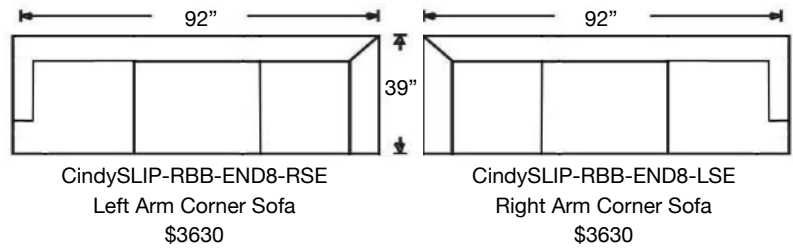

# CINDEE SLIPCOVER SECTIONAL

Loose Back, Standard Comfort Down Cushion Slipcover Sectional  
Shown: Left Arm Corner Sofa & Right Arm Sofa

Overall Height: 40" | Seat Height: 20" | Seat Depth: 22"

Ordering Options	Right Arm Corner Sofa	Right Arm Sofa	Right Arm LoveSeat	Armless Love Seat	Right Arm Chaise	Right Arm Chair	Corner Chair	Armless Chair
	Left Arm Corner Sofa	Left Arm Sofa	Left Arm LoveSeat		Left Arm Chaise	Left Arm Chair		
20" Throw Pillow	\$90/2	\$45/1	\$45/1	N/A	\$45/1	\$45/1	\$45/1	N/A
Extra Comfort Foam Cushion	✓	✓	✓	✓	✓	✓	✓	✓
Supreme Comfort Down Cushion	\$356	\$315	\$315	\$315	\$315	\$215	\$215	\$215
Contrast Welt	\$215	\$215	\$215	\$215	\$215	\$114	\$215	\$114
Slipcover ONLY	\$1225	\$1225	\$1179	\$1164	\$1164	\$937	\$1179	\$771

# CINDEE SLIPCOVER SECTIONAL

Shown: Left Arm Corner Sofa and Right Arm Sofa

PATTERN AVAILABILITY:  
RG, PS, NM, RS

**SU CASA**  
— It's Your Home —

SUCASA.FURNITURE