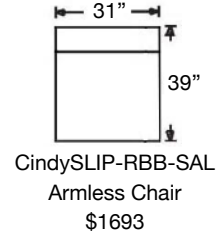

# CINDEE SLIPCOVER SECTIONAL

Loose Back, Standard Comfort Down Cushion Slipcover Sectional  
Shown: Left Arm Corner Sofa & Right Arm Sofa

Overall Height: 40" | Seat Height: 20" | Seat Depth: 22"

Ordering Options	Right Arm Corner Sofa	Right Arm Sofa	Right Arm LoveSeat	Armless Love Seat	Right Arm Chaise	Right Arm Chair	Corner Chair	Armless Chair
	Left Arm Corner Sofa	Left Arm Sofa	Left Arm LoveSeat		Left Arm Chaise	Left Arm Chair		
20" Throw Pillow	\$90/2	\$45/1	\$45/1	N/A	\$45/1	\$45/1	\$45/1	N/A
Extra Comfort Foam Cushion	✓	✓	✓	✓	✓	✓	✓	✓
Supreme Comfort Down Cushion	\$356	\$315	\$315	\$315	\$315	\$215	\$215	\$215
Contrast Welt	\$215	\$215	\$215	\$215	\$215	\$114	\$215	\$114
Slipcover ONLY	\$1225	\$1225	\$1179	\$1164	\$1164	\$937	\$1179	\$771

# CINDEE SLIPCOVER SECTIONAL

Shown: Left Arm Corner Sofa and Right Arm Sofa

PATTERN AVAILABILITY:  
RG, PS, NM, RS

**SU CASA**  
— It's Your Home —

SUCASA.FURNITURE