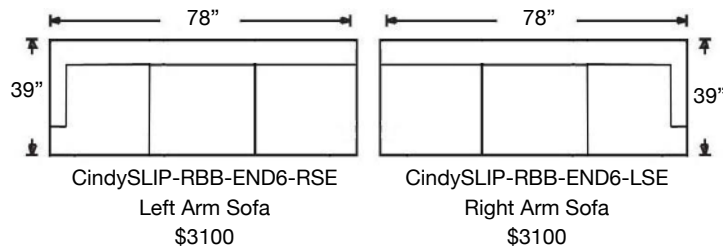

# CINDEE SLIPCOVER SECTIONAL

Loose Back, Standard Comfort Down Cushion Slipcover Sectional  
Shown: Left Arm Corner Sofa & Right Arm Sofa

Overall Height: 40" | Seat Height: 20" | Seat Depth: 22"

Ordering Options	Right Arm Corner Sofa	Right Arm Sofa	Right Arm LoveSeat	Armless Love Seat	Right Arm Chaise	Right Arm Chair	Corner Chair	Armless Chair
	Left Arm Corner Sofa	Left Arm Sofa	Left Arm LoveSeat		Left Arm Chaise	Left Arm Chair		
20" Throw Pillow	\$90/2	\$45/1	\$45/1	N/A	\$45/1	\$45/1	\$45/1	N/A
Extra Comfort Foam Cushion	✓	✓	✓	✓	✓	✓	✓	✓
Supreme Comfort Down Cushion	\$356	\$315	\$315	\$315	\$315	\$215	\$215	\$215
Contrast Welt	\$215	\$215	\$215	\$215	\$215	\$114	\$215	\$114
Slipcover ONLY	\$1225	\$1225	\$1179	\$1164	\$1164	\$937	\$1179	\$771

# CINDEE SLIPCOVER SECTIONAL

Shown: Left Arm Corner Sofa and Right Arm Sofa

PATTERN AVAILABILITY:  
RG, PS, NM, RS

**SU CASA**  
— It's Your Home —

SUCASA.FURNITURE