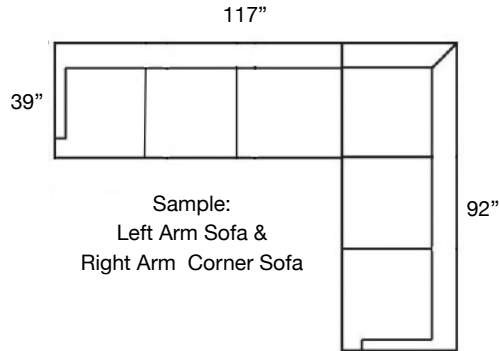

PATTERN AVAILABILITY:
RG, PS, NM, RS

SU CASA
— It's Your Home —

SUCASA.FURNITURE