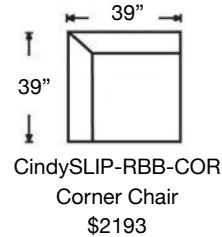

# CINDEE SLIPCOVER SECTIONAL

Loose Back, Standard Comfort Down Cushion Slipcover Sectional  
Shown: Left Arm Corner Sofa & Right Arm Sofa

Overall Height: 40" | Seat Height: 20" | Seat Depth: 22"

Ordering Options	Right Arm Corner Sofa	Right Arm Sofa	Right Arm LoveSeat	Armless Love Seat	Right Arm Chaise	Right Arm Chair	Corner Chair	Armless Chair
	Left Arm Corner Sofa	Left Arm Sofa	Left Arm LoveSeat		Left Arm Chaise	Left Arm Chair		
20" Throw Pillow	\$90/2	\$45/1	\$45/1	N/A	\$45/1	\$45/1	\$45/1	N/A
Extra Comfort Foam Cushion	✓	✓	✓	✓	✓	✓	✓	✓
Supreme Comfort Down Cushion	\$356	\$315	\$315	\$315	\$315	\$215	\$215	\$215
Contrast Welt	\$215	\$215	\$215	\$215	\$215	\$114	\$215	\$114
Slipcover ONLY	\$1225	\$1225	\$1179	\$1164	\$1164	\$937	\$1179	\$771

# CINDEE SLIPCOVER SECTIONAL

Shown: Left Arm Corner Sofa and Right Arm Sofa

PATTERN AVAILABILITY:  
RG, PS, NM, RS

**SU CASA**  
— It's Your Home —

SUCASA.FURNITURE