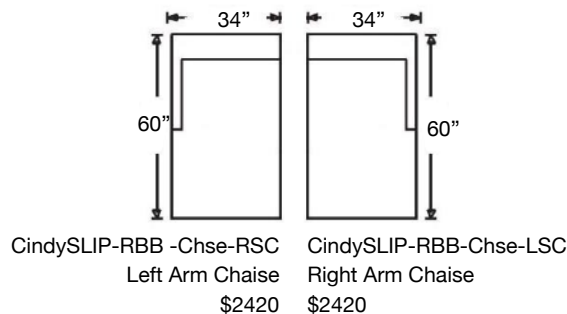

# CINDEE SLIPCOVER SECTIONAL

Loose Back, Standard Comfort Down Cushion Slipcover Sectional  
Shown: Left Arm Corner Sofa & Right Arm Sofa

Overall Height: 40" | Seat Height: 20" | Seat Depth: 22"

Ordering Options	Right Arm Corner Sofa	Right Arm Sofa	Right Arm LoveSeat	Armless Love Seat	Right Arm Chaise	Right Arm Chair	Corner Chair	Armless Chair
	Left Arm Corner Sofa	Left Arm Sofa	Left Arm LoveSeat		Left Arm Chaise	Left Arm Chair		
20" Throw Pillow	\$90/2	\$45/1	\$45/1	N/A	\$45/1	\$45/1	\$45/1	N/A
Extra Comfort Foam Cushion	✓	✓	✓	✓	✓	✓	✓	✓
Supreme Comfort Down Cushion	\$356	\$315	\$315	\$315	\$315	\$215	\$215	\$215
Contrast Welt	\$215	\$215	\$215	\$215	\$215	\$114	\$215	\$114
Slipcover ONLY	\$1225	\$1225	\$1179	\$1164	\$1164	\$937	\$1179	\$771

PATTERN AVAILABILITY:  
RG, PS, NM, RS

**SU CASA**  
— It's Your Home —  
SUCASA.FURNITURE

# CINDEE SLIPCOVER SECTIONAL

Shown: Left Arm Corner Sofa and Right Arm Sofa

PATTERN AVAILABILITY:  
RG, PS, NM, RS

**SU CASA**  
— It's Your Home —

SUCASA.FURNITURE