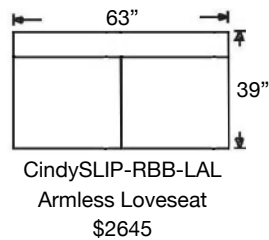

# CINDEE SLIPCOVER SECTIONAL

Loose Back, Standard Comfort Down Cushion Slipcover Sectional  
Shown: Left Arm Corner Sofa & Right Arm Sofa

Overall Height: 40" | Seat Height: 20" | Seat Depth: 22"

Ordering Options	Right Arm Corner Sofa	Right Arm Sofa	Right Arm LoveSeat	Armless Love Seat	Right Arm Chaise	Right Arm Chair	Corner Chair	Armless Chair
	Left Arm Corner Sofa	Left Arm Sofa	Left Arm LoveSeat		Left Arm Chaise	Left Arm Chair		
20" Throw Pillow	\$90/2	\$45/1	\$45/1	N/A	\$45/1	\$45/1	\$45/1	N/A
Extra Comfort Foam Cushion	✓	✓	✓	✓	✓	✓	✓	✓
Supreme Comfort Down Cushion	\$356	\$315	\$315	\$315	\$315	\$215	\$215	\$215
Contrast Welt	\$215	\$215	\$215	\$215	\$215	\$114	\$215	\$114
Slipcover ONLY	\$1225	\$1225	\$1179	\$1164	\$1164	\$937	\$1179	\$771

# CINDEE SLIPCOVER SECTIONAL

Shown: Left Arm Corner Sofa and Right Arm Sofa

PATTERN AVAILABILITY:  
RG, PS, NM, RS

**SU CASA**  
— It's Your Home —

SUCASA.FURNITURE