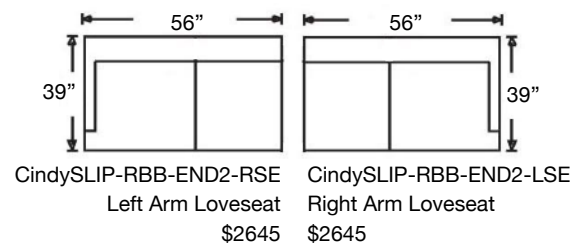

# CINDEE SLIPCOVER SECTIONAL

Loose Back, Standard Comfort Down Cushion Slipcover Sectional  
Shown: Left Arm Corner Sofa & Right Arm Sofa

Overall Height: 40" | Seat Height: 20" | Seat Depth: 22"

Ordering Options	Right Arm Corner Sofa	Right Arm Sofa	Right Arm LoveSeat	Armless Love Seat	Right Arm Chaise	Right Arm Chair	Corner Chair	Armless Chair
	Left Arm Corner Sofa	Left Arm Sofa	Left Arm LoveSeat		Left Arm Chaise	Left Arm Chair		
20" Throw Pillow	\$90/2	\$45/1	\$45/1	N/A	\$45/1	\$45/1	\$45/1	N/A
Extra Comfort Foam Cushion	✓	✓	✓	✓	✓	✓	✓	✓
Supreme Comfort Down Cushion	\$356	\$315	\$315	\$315	\$315	\$215	\$215	\$215
Contrast Welt	\$215	\$215	\$215	\$215	\$215	\$114	\$215	\$114
Slipcover ONLY	\$1225	\$1225	\$1179	\$1164	\$1164	\$937	\$1179	\$771

# CINDEE SLIPCOVER SECTIONAL

Shown: Left Arm Corner Sofa and Right Arm Sofa

PATTERN AVAILABILITY:  
RG, PS, NM, RS

**SU CASA**  
— It's Your Home —

SUCASA.FURNITURE