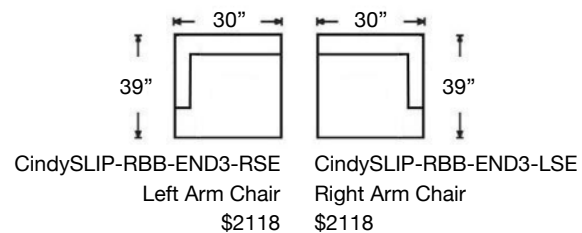

# CINDEE SLIPCOVER SECTIONAL

Loose Back, Standard Comfort Down Cushion Slipcover Sectional  
Shown: Left Arm Corner Sofa & Right Arm Sofa

Overall Height: 40" | Seat Height: 20" | Seat Depth: 22"

Ordering Options	Right Arm Corner Sofa	Right Arm Sofa	Right Arm LoveSeat	Armless Love Seat	Right Arm Chaise	Right Arm Chair	Corner Chair	Armless Chair
	Left Arm Corner Sofa	Left Arm Sofa	Left Arm LoveSeat		Left Arm Chaise	Left Arm Chair		
20" Throw Pillow	\$90/2	\$45/1	\$45/1	N/A	\$45/1	\$45/1	\$45/1	N/A
Extra Comfort Foam Cushion	✓	✓	✓	✓	✓	✓	✓	✓
Supreme Comfort Down Cushion	\$356	\$315	\$315	\$315	\$315	\$215	\$215	\$215
Contrast Welt	\$215	\$215	\$215	\$215	\$215	\$114	\$215	\$114
Slipcover ONLY	\$1225	\$1225	\$1179	\$1164	\$1164	\$937	\$1179	\$771

# CINDEE SLIPCOVER SECTIONAL

Shown: Left Arm Corner Sofa and Right Arm Sofa

PATTERN AVAILABILITY:  
RG, PS, NM, RS

**SU CASA**  
— It's Your Home —

SUCASA.FURNITURE