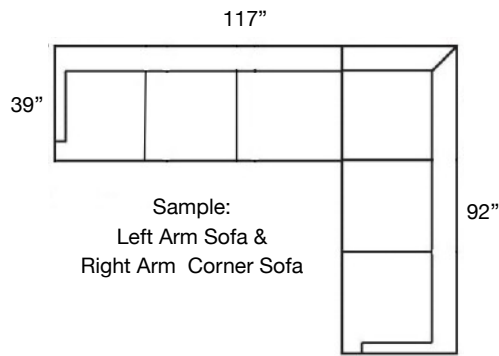

CINDEE SECTIONAL

Loose Back, Standard Comfort Down Cushion Sectional
Shown: Left Arm Corner Sofa & Right Arm Sofa

Overall Height: 40" | Seat Height: 20" | Seat Depth: 22"

Ordering Options	Right Arm Corner Sofa	Right Arm Sofa	Right Arm LoveSeat	Armless Love Seat	Right Arm Chaise	Right Arm Chair	Corner Chair	Armless Chair
	Left Arm Corner Sofa	Left Arm Sofa	Left Arm LoveSeat		Left Arm Chaise	Left Arm Chair		
20" Throw Pillow	\$90/2	\$45/1	\$45/1	N/A	\$45/1	\$45/1	\$45/1	N/A
Extra Comfort Foam Cushion	✓	✓	✓	✓	✓	✓	✓	✓
Supreme Comfort Down Cushion	\$356	\$356	\$315	\$315	\$315	\$215	\$215	\$215
Leg Style*	✓	✓	✓	✓	✓	✓	✓	✓
Leg Finish	✓	✓	✓	✓	✓	✓	✓	✓
Contrast Welt	\$215	\$215	\$215	\$215	\$215	\$114	\$215	\$114

*Leg Styles: Tapered or Turned.

PATTERN AVAILABILITY:
RG, PS, NM, RS

SU CASA
— It's Your Home —
SUCASA.FURNITURE

CINDEE SECTIONAL

Shown: Left Arm Corner Sofa and Right Arm Sofa

PATTERN AVAILABILITY:
RG, PS, NM, RS