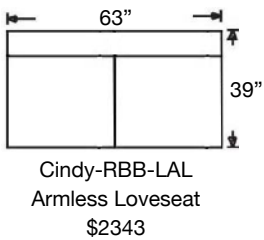

CINDEE SECTIONAL

Loose Back, Standard Comfort Down Cushion Sectional
Shown: Left Arm Corner Sofa & Right Arm Sofa

Overall Height: 40" | Seat Height: 20" | Seat Depth: 22"

Ordering Options	Right Arm Corner Sofa	Right Arm Sofa	Right Arm LoveSeat	Armless Love Seat	Right Arm Chaise	Right Arm Chair	Corner Chair	Armless Chair
	Left Arm Corner Sofa	Left Arm Sofa	Left Arm LoveSeat		Left Arm Chaise	Left Arm Chair		
20" Throw Pillow	\$90/2	\$45/1	\$45/1	N/A	\$45/1	\$45/1	\$45/1	N/A
Extra Comfort Foam Cushion	✓	✓	✓	✓	✓	✓	✓	✓
Supreme Comfort Down Cushion	\$356	\$356	\$315	\$315	\$315	\$215	\$215	\$215
Leg Style*	✓	✓	✓	✓	✓	✓	✓	✓
Leg Finish	✓	✓	✓	✓	✓	✓	✓	✓
Contrast Welt	\$215	\$215	\$215	\$215	\$215	\$114	\$215	\$114

*Leg Styles: Tapered or Turned.

PATTERN AVAILABILITY:
RG, PS, NM, RS

SU CASA
— It's Your Home —
SUCASA.FURNITURE

CINDEE SECTIONAL

Shown: Left Arm Corner Sofa and Right Arm Sofa

PATTERN AVAILABILITY:
RG, PS, NM, RS