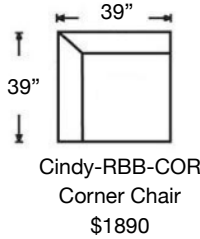

CINDEE SECTIONAL

Loose Back, Standard Comfort Down Cushion Sectional
Shown: Left Arm Corner Sofa & Right Arm Sofa

Overall Height: 40" | Seat Height: 20" | Seat Depth: 22"

Ordering Options	Right Arm Corner Sofa	Right Arm Sofa	Right Arm LoveSeat	Armless Love Seat	Right Arm Chaise	Right Arm Chair	Corner Chair	Armless Chair
	Left Arm Corner Sofa	Left Arm Sofa	Left Arm LoveSeat		Left Arm Chaise	Left Arm Chair		
20" Throw Pillow	\$90/2	\$45/1	\$45/1	N/A	\$45/1	\$45/1	\$45/1	N/A
Extra Comfort Foam Cushion	✓	✓	✓	✓	✓	✓	✓	✓
Supreme Comfort Down Cushion	\$356	\$356	\$315	\$315	\$315	\$215	\$215	\$215
Leg Style*	✓	✓	✓	✓	✓	✓	✓	✓
Leg Finish	✓	✓	✓	✓	✓	✓	✓	✓
Contrast Welt	\$215	\$215	\$215	\$215	\$215	\$114	\$215	\$114

*Leg Styles: Tapered or Turned.

PATTERN AVAILABILITY:
RG, PS, NM, RS

SU CASA
— It's Your Home —
SUCASA.FURNITURE

CINDEE SECTIONAL

Shown: Left Arm Corner Sofa and Right Arm Sofa

PATTERN AVAILABILITY:
RG, PS, NM, RS