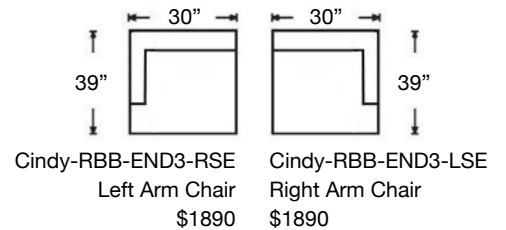

CINDEE SECTIONAL

Loose Back, Standard Comfort Down Cushion Sectional
Shown: Left Arm Corner Sofa & Right Arm Sofa

Overall Height: 40" | Seat Height: 20" | Seat Depth: 22"

Ordering Options	Right Arm Corner Sofa	Right Arm Sofa	Right Arm LoveSeat	Armless Love Seat	Right Arm Chaise	Right Arm Chair	Corner Chair	Armless Chair
	Left Arm Corner Sofa	Left Arm Sofa	Left Arm LoveSeat		Left Arm Chaise	Left Arm Chair		
20" Throw Pillow	\$90/2	\$45/1	\$45/1	N/A	\$45/1	\$45/1	\$45/1	N/A
Extra Comfort Foam Cushion	✓	✓	✓	✓	✓	✓	✓	✓
Supreme Comfort Down Cushion	\$356	\$356	\$315	\$315	\$315	\$215	\$215	\$215
Leg Style*	✓	✓	✓	✓	✓	✓	✓	✓
Leg Finish	✓	✓	✓	✓	✓	✓	✓	✓
Contrast Welt	\$215	\$215	\$215	\$215	\$215	\$114	\$215	\$114

*Leg Styles: Tapered or Turned.

PATTERN AVAILABILITY:
RG, PS, NM, RS

SU CASA
— It's Your Home —
SUCASA.FURNITURE

CINDEE SECTIONAL

Shown: Left Arm Corner Sofa and Right Arm Sofa

PATTERN AVAILABILITY:
RG, PS, NM, RS