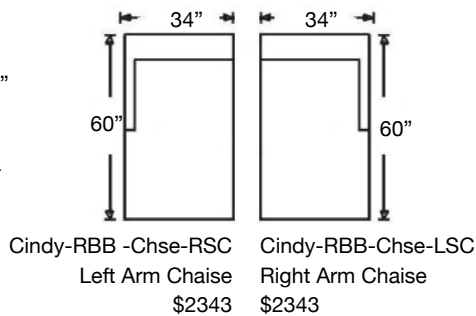

CINDEE SECTIONAL

Loose Back, Standard Comfort Down Cushion Sectional
Shown: Left Arm Corner Sofa & Right Arm Sofa

Overall Height: 40" | Seat Height: 20" | Seat Depth: 22"

Ordering Options	Right Arm Corner Sofa	Right Arm Sofa	Right Arm LoveSeat	Armless Love Seat	Right Arm Chaise	Right Arm Chair	Corner Chair	Armless Chair
	Left Arm Corner Sofa	Left Arm Sofa	Left Arm LoveSeat		Left Arm Chaise	Left Arm Chair		
20" Throw Pillow	\$90/2	\$45/1	\$45/1	N/A	\$45/1	\$45/1	\$45/1	N/A
Extra Comfort Foam Cushion	✓	✓	✓	✓	✓	✓	✓	✓
Supreme Comfort Down Cushion	\$356	\$356	\$315	\$315	\$315	\$215	\$215	\$215
Leg Style*	✓	✓	✓	✓	✓	✓	✓	✓
Leg Finish	✓	✓	✓	✓	✓	✓	✓	✓
Contrast Welt	\$215	\$215	\$215	\$215	\$215	\$114	\$215	\$114

*Leg Styles: Tapered or Turned.

PATTERN AVAILABILITY:
RG, PS, NM, RS

SU CASA
— It's Your Home —
SUCASA.FURNITURE

CINDEE SECTIONAL

Shown: Left Arm Corner Sofa and Right Arm Sofa

PATTERN AVAILABILITY:
RG, PS, NM, RS