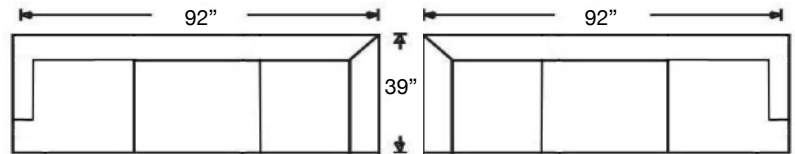

CINDEE SECTIONAL

Loose Back, Standard Comfort Down Cushion Sectional
Shown: Left Arm Corner Sofa & Right Arm Sofa

Overall Height: 40" | Seat Height: 20" | Seat Depth: 22"

Ordering Options	Right Arm Corner Sofa	Right Arm Sofa	Right Arm LoveSeat	Armless Love Seat	Right Arm Chaise	Right Arm Chair	Corner Chair	Armless Chair
	Left Arm Corner Sofa	Left Arm Sofa	Left Arm LoveSeat		Left Arm Chaise	Left Arm Chair		
20" Throw Pillow	\$90/2	\$45/1	\$45/1	N/A	\$45/1	\$45/1	\$45/1	N/A
Extra Comfort Foam Cushion	✓	✓	✓	✓	✓	✓	✓	✓
Supreme Comfort Down Cushion	\$356	\$356	\$315	\$315	\$315	\$215	\$215	\$215
Leg Style*	✓	✓	✓	✓	✓	✓	✓	✓
Leg Finish	✓	✓	✓	✓	✓	✓	✓	✓
Contrast Welt	\$215	\$215	\$215	\$215	\$215	\$114	\$215	\$114

*Leg Styles: Tapered or Turned.

PATTERN AVAILABILITY:
RG, PS, NM, RS

SU CASA
— It's Your Home —
SUCASA.FURNITURE

CINDEE SECTIONAL

Shown: Left Arm Corner Sofa and Right Arm Sofa

PATTERN AVAILABILITY:
RG, PS, NM, RS