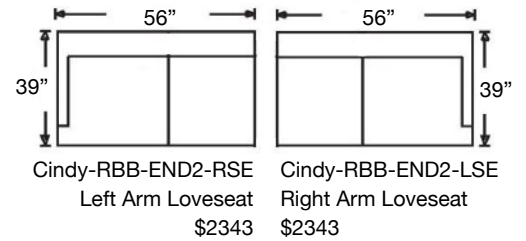

CINDEE SECTIONAL

Loose Back, Standard Comfort Down Cushion Sectional
Shown: Left Arm Corner Sofa & Right Arm Sofa

Overall Height: 40" | Seat Height: 20" | Seat Depth: 22"

Ordering Options	Right Arm Corner Sofa	Right Arm Sofa	Right Arm LoveSeat	Armless Love Seat	Right Arm Chaise	Right Arm Chair	Corner Chair	Armless Chair
	Left Arm Corner Sofa	Left Arm Sofa	Left Arm LoveSeat		Left Arm Chaise	Left Arm Chair		
20" Throw Pillow	\$90/2	\$45/1	\$45/1	N/A	\$45/1	\$45/1	\$45/1	N/A
Extra Comfort Foam Cushion	✓	✓	✓	✓	✓	✓	✓	✓
Supreme Comfort Down Cushion	\$356	\$356	\$315	\$315	\$315	\$215	\$215	\$215
Leg Style*	✓	✓	✓	✓	✓	✓	✓	✓
Leg Finish	✓	✓	✓	✓	✓	✓	✓	✓
Contrast Welt	\$215	\$215	\$215	\$215	\$215	\$114	\$215	\$114

*Leg Styles: Tapered or Turned.

PATTERN AVAILABILITY:
RG, PS, NM, RS

SU CASA
— It's Your Home —
SUCASA.FURNITURE

CINDEE SECTIONAL

Shown: Left Arm Corner Sofa and Right Arm Sofa

PATTERN AVAILABILITY:
RG, PS, NM, RS