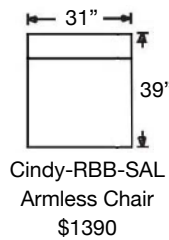

CINDEE SECTIONAL

Loose Back, Standard Comfort Down Cushion Sectional
Shown: Left Arm Corner Sofa & Right Arm Sofa

Overall Height: 40" | Seat Height: 20" | Seat Depth: 22"

Ordering Options	Right Arm Corner Sofa	Right Arm Sofa	Right Arm LoveSeat	Armless Love Seat	Right Arm Chaise	Right Arm Chair	Corner Chair	Armless Chair
	Left Arm Corner Sofa	Left Arm Sofa	Left Arm LoveSeat		Left Arm Chaise	Left Arm Chair		
20" Throw Pillow	\$90/2	\$45/1	\$45/1	N/A	\$45/1	\$45/1	\$45/1	N/A
Extra Comfort Foam Cushion	✓	✓	✓	✓	✓	✓	✓	✓
Supreme Comfort Down Cushion	\$356	\$356	\$315	\$315	\$315	\$215	\$215	\$215
Leg Style*	✓	✓	✓	✓	✓	✓	✓	✓
Leg Finish	✓	✓	✓	✓	✓	✓	✓	✓
Contrast Welt	\$215	\$215	\$215	\$215	\$215	\$114	\$215	\$114

*Leg Styles: Tapered or Turned.

PATTERN AVAILABILITY:
RG, PS, NM, RS

SU CASA
— It's Your Home —
SUCASA.FURNITURE

CINDEE SECTIONAL

Shown: Left Arm Corner Sofa and Right Arm Sofa

PATTERN AVAILABILITY:
RG, PS, NM, RS