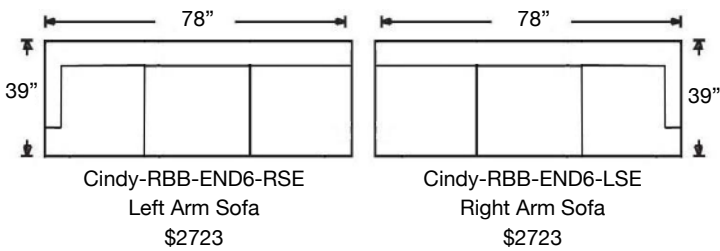

CINDEE SECTIONAL

Loose Back, Standard Comfort Down Cushion Sectional
Shown: Left Arm Corner Sofa & Right Arm Sofa

Overall Height: 40" | Seat Height: 20" | Seat Depth: 22"

Ordering Options	Right Arm Corner Sofa	Right Arm Sofa	Right Arm LoveSeat	Armless Love Seat	Right Arm Chaise	Right Arm Chair	Corner Chair	Armless Chair
	Left Arm Corner Sofa	Left Arm Sofa	Left Arm LoveSeat		Left Arm Chaise	Left Arm Chair		
20" Throw Pillow	\$90/2	\$45/1	\$45/1	N/A	\$45/1	\$45/1	\$45/1	N/A
Extra Comfort Foam Cushion	✓	✓	✓	✓	✓	✓	✓	✓
Supreme Comfort Down Cushion	\$356	\$356	\$315	\$315	\$315	\$215	\$215	\$215
Leg Style*	✓	✓	✓	✓	✓	✓	✓	✓
Leg Finish	✓	✓	✓	✓	✓	✓	✓	✓
Contrast Welt	\$215	\$215	\$215	\$215	\$215	\$114	\$215	\$114

*Leg Styles: Tapered or Turned.

PATTERN AVAILABILITY:
RG, PS, NM, RS

SU CASA
— It's Your Home —
SUCASA.FURNITURE

CINDEE SECTIONAL

Shown: Left Arm Corner Sofa and Right Arm Sofa

PATTERN AVAILABILITY:
RG, PS, NM, RS