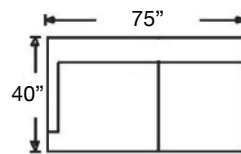

*Note: NM & RS pattern types on sofas will have seams on front seat rail, in-back and outback at cushion breaks.*

Q125-RFF-118  
 Left Arm Corner Sofa  
 \$3470

Q125-RFF-119  
 Right Arm Corner Sofa  
 \$3470

Q125-RFF-041  
 Armless Loveseat  
 \$1994

Q125-RFF-061  
 Armless Chair  
 \$1462

Q125-RFF-110  
 Left Arm Chaise  
 \$2065

Q125-RFF-111  
 Right Arm Chaise  
 \$2065

Q125-RFF-114  
 Left Arm Loveseat  
 \$2334