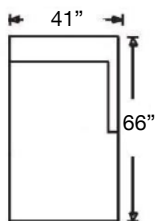

Q125-RFF-111
Right Arm Chaise
$2065