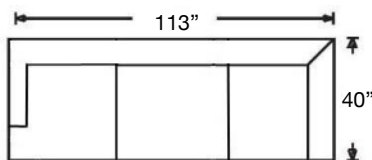

# MOHRE SECTIONAL

Loose Back, Serene Comfort Foam Cushion Sectional  
 Shown: Left Arm Corner Sofa + Armless Loveseat + Right Arm Chaise

Overall Height 35"  
 Leg Finish Options Available.

*The Serene Cushion provides superior comfort through a combination of high-resiliency foam core wrapped in thick memory-like foam with advanced technologically so temperature won't impact its sit.*

*Note: NM & RS pattern types on sofas will have seams on front seat rail, in-back and outback at cushion breaks.*

Q125-RFF-118  
 Left Arm Corner Sofa  
 \$3470

Q125-RFF-119  
 Right Arm Corner Sofa  
 \$3470