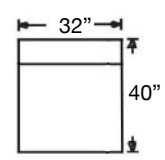

Q125-RFF-061
Armless Chair
$1462