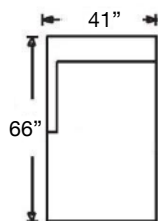

Q125-RFF-110
Left Arm Chaise
$2065