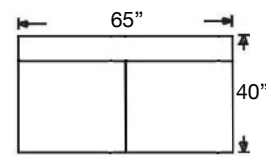

# MOHRE SECTIONAL

Loose Back, Serene Comfort Foam Cushion Sectional  
 Shown: Left Arm Corner Sofa + Armless Loveseat + Right Arm Chaise

Overall Height 35"  
 Leg Finish Options Available.

*The Serene Cushion provides superior comfort through a combination of high-resiliency foam core wrapped in thick memory-like foam with advanced technologically so temperature won't impact its sit.*

*Note: NM & RS pattern types on sofas will have seams on front seat rail, in-back and outback at cushion breaks.*

Q125-RFF-118  
 Left Arm Corner Sofa  
 \$3470

Q125-RFF-119  
 Right Arm Corner Sofa  
 \$3470