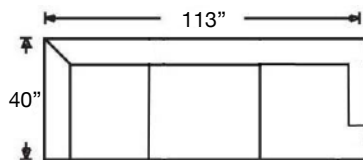

# MOHRE SECTIONAL

Loose Back, Serene Comfort Foam Cushion Sectional  
 Shown: Left Arm Corner Sofa + Armless Loveseat + Right Arm Chaise

Overall Height 35"  
 Leg Finish Options Available.

*The Serene Cushion provides superior comfort through a combination of high-resiliency foam core wrapped in thick memory-like foam with advanced technologically so temperature won't impact its sit.*

*Note: NM & RS pattern types on sofas will have seams on front seat rail, in-back and outback at cushion breaks.*

Q125-RFF-118  
 Left Arm Corner Sofa  
 \$3470

Q125-RFF-119  
 Right Arm Corner Sofa  
 \$3470