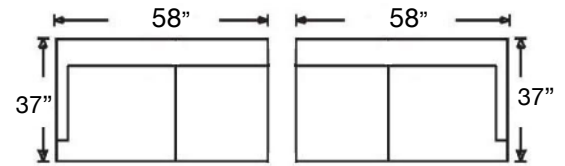

BEALE SECTIONAL

Loose Back, Standard Comfort Foam Cushion Sectional
Shown: Left Arm Bumper & Right Arm Loveseat

Overall Height 32"

Ordering Options:	Corner Sofa, Arm Sofa, Arm Long Sofa, or Armless Long Sofa	Loveseat, Bumper, Chaise, or Armless Sofa	Armless Loveseat or Armless Chaise	Arm Chair or Corner Chair	Armless Chair
Extra Firm Cushion	\$195	\$195	\$195	\$165	\$115
Comfort Down Cushion	\$375	\$375	\$325	\$250	\$215
Leg Finish*	✓	✓	✓	✓	✓

*Finish options: Driftwood, Walnut, or Wenge

BEALE SECTIONAL

Shown: Left Arm Bumper & Right Arm Loveseat
Overall Height 32"

595-YNG-32
Left Arm Corner Sofa
\$2761

595-YNG-31
Right Arm Corner Sofa
\$2761

595-YNG-22
Left Arm Loveseat
\$1914