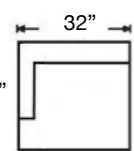

595-YNG-12
Left Arm Chair
$1408