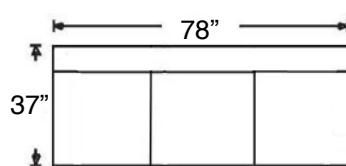

*Finish options: Driftwood, Walnut, or Wenge

BEALE SECTIONAL

Shown: Left Arm Bumper & Right Arm Loveseat
Overall Height 32"

595-YNG-32
Left Arm Corner Sofa
\$2761

595-YNG-31
Right Arm Corner Sofa
\$2761

595-YNG-22
Left Arm Loveseat
\$1914

595-YNG-36
Right Arm Sofa
\$2409

595-YNG-62
Left Arm Chaise
\$2167

595-YNG-61
Right Arm Chaise
\$2167

595-YNG-63
Armless Chaise
\$2167

595-YNG-83
Armless Long Sofa
\$2706

595-YNG-33
Armless Sofa
\$2497

595-YNG-23
Armless Loveseat
\$1914