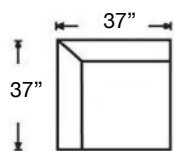

*Finish options: Driftwood, Walnut, or Wenge

BEALE SECTIONAL

Shown: Left Arm Bumper & Right Arm Loveseat
Overall Height 32"

595-YNG-32
Left Arm Corner Sofa
\$2761

595-YNG-31
Right Arm Corner Sofa
\$2761

595-YNG-22
Left Arm Loveseat
\$1914

595-YNG-36
Right Arm Sofa
\$2409

595-YNG-62
Left Arm Chaise
\$2167

595-YNG-61
Right Arm Chaise
\$2167

595-YNG-63
Armless Chaise
\$2167

595-YNG-83
Armless Long Sofa
\$2706

595-YNG-33
Armless Sofa
\$2497

595-YNG-23
Armless Loveseat
\$1914