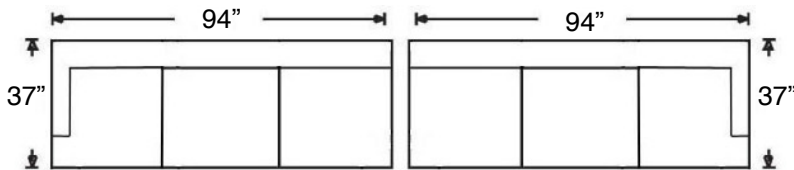

595-YNG-82
Left Arm Long Sofa
$2706

595-YNG-81
Right Arm Long Sofa
$2706