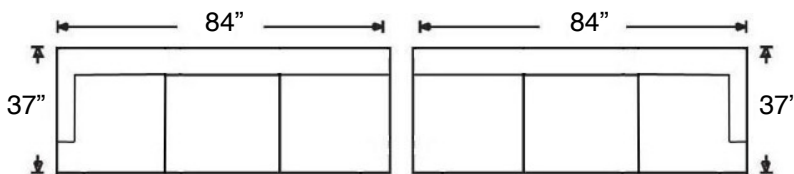

BEALE SECTIONAL

Loose Back, Standard Comfort Foam Cushion Sectional
Shown: Left Arm Bumper & Right Arm Loveseat

Overall Height 32"

Ordering Options:	Corner Sofa, Arm Sofa, Arm Long Sofa, or Armless Long Sofa	Loveseat, Bumper, Chaise, or Armless Sofa	Armless Loveseat or Armless Chaise	Arm Chair or Corner Chair	Armless Chair
Extra Firm Cushion	\$195	\$195	\$195	\$165	\$115
Comfort Down Cushion	\$375	\$375	\$325	\$250	\$215
Leg Finish*	✓	✓	✓	✓	✓

*Finish options: Driftwood, Walnut, or Wenge

BEALE SECTIONAL

Shown: Left Arm Bumper & Right Arm Loveseat
Overall Height 32"

595-YNG-32
Left Arm Corner Sofa
\$2761

595-YNG-31
Right Arm Corner Sofa
\$2761

595-YNG-22
Left Arm Loveseat
\$1914

595-YNG-21
Right Arm Loveseat
\$1914

595-YNG-82
Left Arm Long Sofa
\$2706

595-YNG-81
Right Arm Long Sofa
\$2706

595-YNG-71
Right Arm Bumper
\$2354

595-YNG-72
Left Arm Bumper
\$2354

595-YNG-37
Left Arm Sofa
\$2409