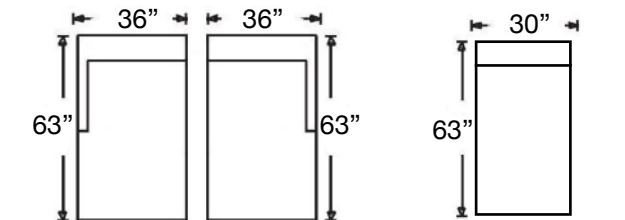

595-YNG-62
Left Arm Chaise
$2167

595-YNG-61
Right Arm Chaise
$2167

595-YNG-63
Armless Chaise
$2167