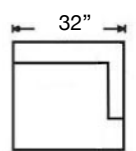

595-YNG-11
Right Arm Chair
$1408