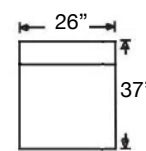

595-YNG-13
Armless Chair
$1254