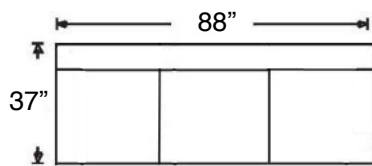

595-YNG-83
Armless Long Sofa
$2706