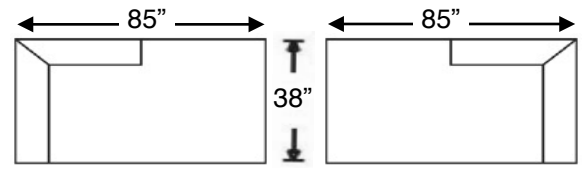

595-YNG-71
Right Arm Bumper
$2354

595-YNG-72
Left Arm Bumper
$2354