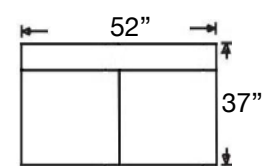

*Finish options: Driftwood, Walnut, or Wenge

BEALE SECTIONAL

Shown: Left Arm Bumper & Right Arm Loveseat
Overall Height 32"

595-YNG-32
Left Arm Corner Sofa
\$2761

595-YNG-31
Right Arm Corner Sofa
\$2761

595-YNG-22
Left Arm Loveseat
\$1914

595-YNG-36
Right Arm Sofa
\$2409

595-YNG-62
Left Arm Chaise
\$2167

595-YNG-61
Right Arm Chaise
\$2167

595-YNG-63
Armless Chaise
\$2167

595-YNG-83
Armless Long Sofa
\$2706

595-YNG-33
Armless Sofa
\$2497

595-YNG-23
Armless Loveseat
\$1914