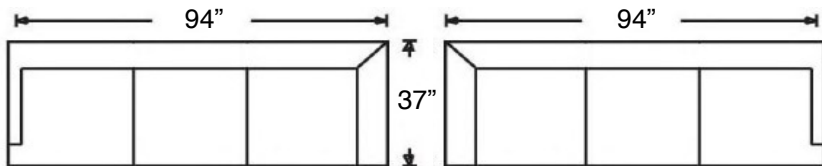

BEALE SECTIONAL

Loose Back, Standard Comfort Foam Cushion Sectional
Shown: Left Arm Bumper & Right Arm Loveseat

Overall Height 32"

Ordering Options:	Corner Sofa, Arm Sofa, Arm Long Sofa, or Armless Long Sofa	Loveseat, Bumper, Chaise, or Armless Sofa	Armless Loveseat or Armless Chaise	Arm Chair or Corner Chair	Armless Chair
Extra Firm Cushion	\$195	\$195	\$195	\$165	\$115
Comfort Down Cushion	\$375	\$375	\$325	\$250	\$215
Leg Finish*	✓	✓	✓	✓	✓

*Finish options: Driftwood, Walnut, or Wenge

BEALE SECTIONAL

Shown: Left Arm Bumper & Right Arm Loveseat
Overall Height 32"

595-YNG-32
Left Arm Corner Sofa
\$2761

595-YNG-31
Right Arm Corner Sofa
\$2761

595-YNG-22
Left Arm Loveseat
\$1914