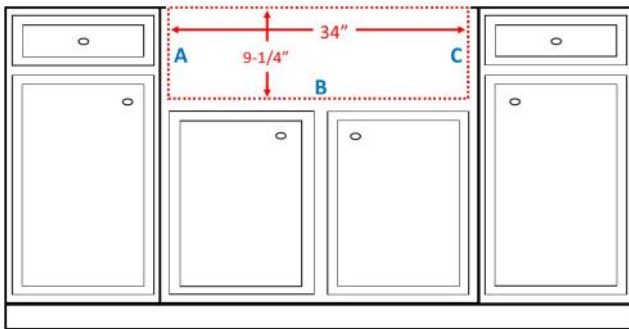

INSTALLATION METHOD

INCLUDED ACCESSORIES

MODELS	COLOR	STRAINER BASKET	CUTTING BOARD	COLANDER	DRYING RACK	GRID
•QAWS-740-WH	White	Yes	Yes	Yes	Yes	Yes
•QAWS-740-BI	Bisque	Yes	Yes	Yes	Yes	Yes
•QAWS-740-BL	Black	Yes	Yes	Yes	Yes	Yes
•QAWS-740-BR	Brown	Yes	Yes	Yes	Yes	Yes
•QAWS-740-CN	Concrete	Yes	Yes	Yes	Yes	Yes
•QAWS-740-GR	Grey	Yes	Yes	Yes	Yes	Yes

We reserve the right to update product specifications without notice. Please visit karran.com for the most current specification sheets. All dimensions are accurate to 1/4". REV 5-2022

PROJECT INFORMATION

PROJECT: _____

CONTACT: _____

DATE: _____

NOTES: _____

_____

_____

APPROVAL: