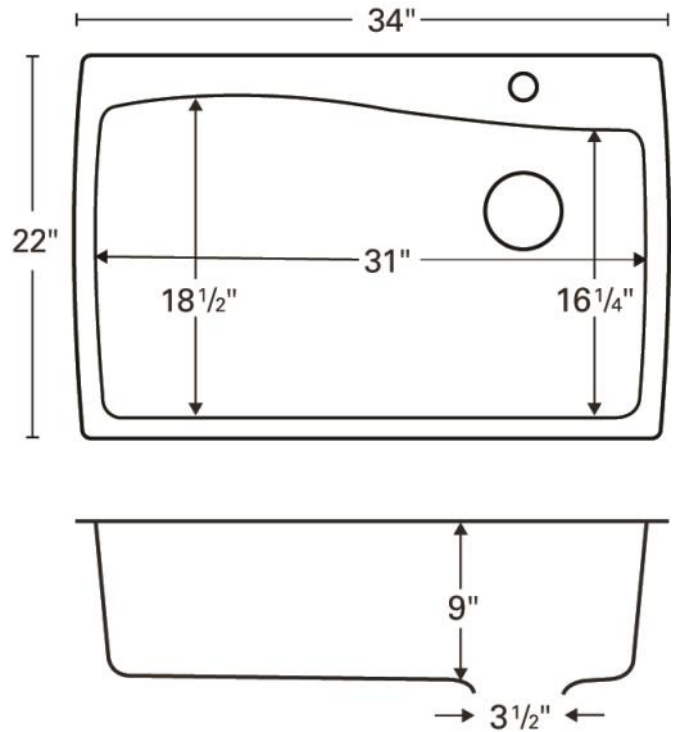

Karran quartz sinks are manufactured from durable quartz composite material that makes them incredibly tough and resilient to even the toughest daily kitchen tasks. They contain 80% natural quartz crystals and 20% high performance acrylic resins. These materials provide high scratch, stain, chip and heat resistance. This easy-to-install top mount design is 34" x 22" in size and is available in a selection of 6 elegant color choices.

Series:	Quartz QT Series
Material:	80% quartz / 20% acrylic resin
Installation Type:	Top mount / drop-in
Configuration:	Large single bowl
Overall dimensions:	34" x 22"
Bowl dimensions:	31" x 18-1/2" x 9"
Drain size:	3-1/2"
Min. cabinet size:	33"
Template / clips included:	Yes
Accessories included:	Stainless steel basket strainer, stainless steel bottom grid, Luster Pro cleaning oil
Finishes / Colors:	Bisque, Concrete, White, Black, Grey, Brown

Sinks are listed with IAPMO and meet the requirements of the Uniform Plumbing Code, International Plumbing Code and the National Plumbing Code of Canada.

INSTALLATION METHOD

PROJECT INFORMATION

PROJECT: _____
CONTACT: _____
DATE: _____
NOTES: _____
_____
_____

APPROVAL:

OPTIONAL ACCESSORIES

MODELS	COLOR	STRAINER	FLANGE
• QT-722-WH	White	QBSWH	QDFWH
• QT-722-BI	Bisque	QBSBI	QDFBI
• QT-722-BL	Black	QBSBL	QDFBL
• QT-722-BR	Brown	QBSBR	QDFBR
• QT-722-CN	Concrete	QBSCN	QDFCN
• QT-722-GR	Grey	QBSGR	QDFGR

We reserve the right to update product specifications without notice. Please visit karran.com for the most current specification sheets. All dimensions are accurate to 1/4". REV 5-2022