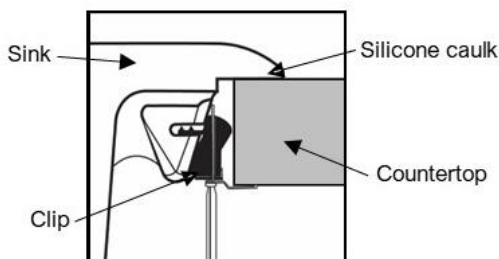

INSTALLATION METHOD

PROJECT INFORMATION

PROJECT: _____
CONTACT: _____
DATE: _____
NOTES: _____
_____
_____

APPROVAL:

OPTIONAL ACCESSORIES

MODELS	COLOR	STRAINER	FLANGE
• QT-722-WH	White	QBSWH	QDFWH
• QT-722-BI	Bisque	QBSBI	QDFBI
• QT-722-BL	Black	QBSBL	QDFBL
• QT-722-BR	Brown	QBSBR	QDFBR
• QT-722-CN	Concrete	QBSCN	QDFCN
• QT-722-GR	Grey	QBSGR	QDFGR

We reserve the right to update product specifications without notice. Please visit karran.com for the most current specification sheets. All dimensions are accurate to 1/4". REV 5-2022