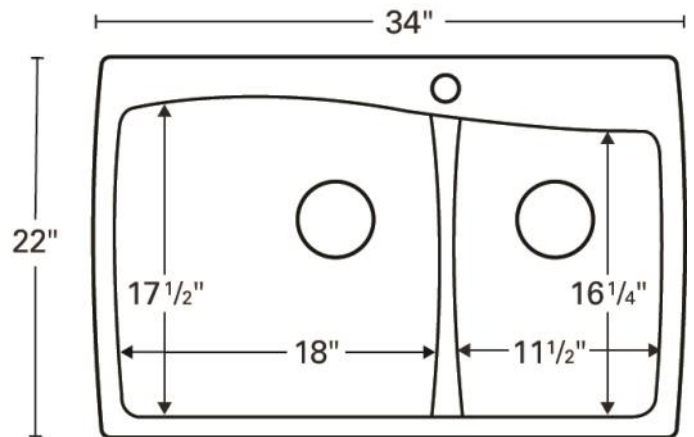

Karran quartz sinks are manufactured from durable quartz composite material that makes them incredibly tough and resilient to even the toughest daily kitchen tasks. They contain 80% natural quartz crystals and 20% high performance acrylic resins. These materials provide high scratch, stain, chip and heat resistance. This easy-to-install top mount design is 34" x 22" in size and is available in a selection of 6 elegant color choices.

Series:	Quartz QT Series
Material:	80% quartz / 20% acrylic resin
Installation Type:	Top mount / drop-in
Configuration:	Large/small bowl
Overall dimensions:	34" x 22"
Left bowl dimensions:	18" x 17-1/2" x 9"
Right bowl dimensions:	11-1/2" x 16-1/4" x 9"
Drain size:	3-1/2"
Template / clips included:	Yes
Accessories included:	Stainless steel basket strainers, stainless steel bottom grids, Luster Pro cleaning oil
Finishes / Colors:	Bisque, Concrete, White, Black, Grey, Brown

Sinks are listed with IAPMO and meet the requirements of the Uniform Plumbing Code, International Plumbing Code and the National Plumbing Code of Canada.

INSTALLATION METHOD

PROJECT INFORMATION

PROJECT: _____
CONTACT: _____
DATE: _____
NOTES: _____
_____
_____

APPROVAL:

OPTIONAL ACCESSORIES

MODELS	COLOR	STRAINER	FLANGE
• QT-721-WH	White	QBSWH	QDFWH
• QT-721-BI	Bisque	QBSBI	QDFBI
• QT-721-BL	Black	QBSBL	QDFBL
• QT-721-BR	Brown	QBSBR	QDFBR
• QT-721-CN	Concrete	QBSCN	QDFCN
• QT-721-GR	Grey	QBSGR	QDFGR

We reserve the right to update product specifications without notice. Please visit karran.com for the most current specification sheets. All dimensions are accurate to 1/4". REV 5-2022