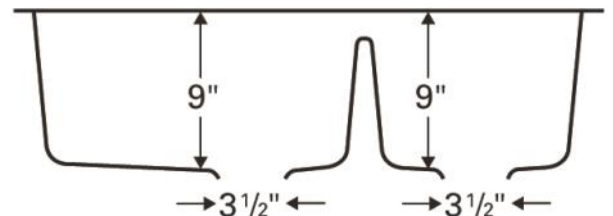

Karran quartz sinks are manufactured from durable quartz composite material that makes them incredibly tough and resilient to even the toughest daily kitchen tasks. They contain 80% natural quartz crystals and 20% high performance acrylic resins. These materials provide high scratch, stain, chip and heat resistance. This easy-to-install top mount design is 34" x 22" in size and is available in a selection of 6 elegant color choices.

Series:	Quartz QT Series
Material:	80% quartz / 20% acrylic resin
Installation Type:	Top mount / drop-in
Configuration:	Large/small bowl
Overall dimensions:	34" x 22"
Left bowl dimensions:	18" x 17-1/2" x 9"
Right bowl dimensions:	11-1/2" x 16-1/4" x 9"
Drain size:	3-1/2"
Template / clips included:	Yes
Accessories included:	Stainless steel basket strainers, stainless steel bottom grids, Luster Pro cleaning oil
Finishes / Colors:	Bisque, Concrete, White, Black, Grey, Brown

Sinks are listed with IAPMO and meet the requirements of the Uniform Plumbing Code, International Plumbing Code and the National Plumbing Code of Canada.

INSTALLATION METHOD

PROJECT INFORMATION

PROJECT: _____
CONTACT: _____
DATE: _____
NOTES: _____
_____
_____

APPROVAL:

OPTIONAL ACCESSORIES

MODELS	COLOR	STRAINER	FLANGE
• QT-721-WH	White	QBSWH	QDFWH
• QT-721-BI	Bisque	QBSBI	QDFBI
• QT-721-BL	Black	QBSBL	QDFBL
• QT-721-BR	Brown	QBSBR	QDFBR
• QT-721-CN	Concrete	QBSCN	QDFCN
• QT-721-GR	Grey	QBSGR	QDFGR

We reserve the right to update product specifications without notice. Please visit karran.com for the most current specification sheets. All dimensions are accurate to 1/4". REV 5-2022