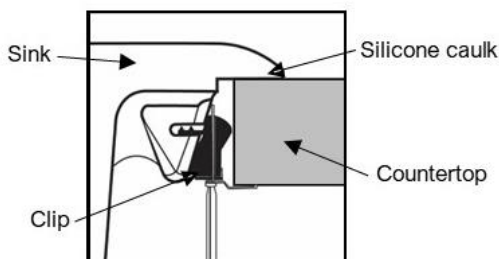

INSTALLATION METHOD

PROJECT INFORMATION

PROJECT: _____
CONTACT: _____
DATE: _____
NOTES: _____
_____
_____

APPROVAL:

OPTIONAL ACCESSORIES

MODELS	COLOR	STRAINER	FLANGE
• QT-721-WH	White	QBSWH	QDFWH
• QT-721-BI	Bisque	QBSBI	QDFBI
• QT-721-BL	Black	QBSBL	QDFBL
• QT-721-BR	Brown	QBSBR	QDFBR
• QT-721-CN	Concrete	QBSCN	QDFCN
• QT-721-GR	Grey	QBSGR	QDFGR

We reserve the right to update product specifications without notice. Please visit karran.com for the most current specification sheets. All dimensions are accurate to 1/4". REV 5-2022