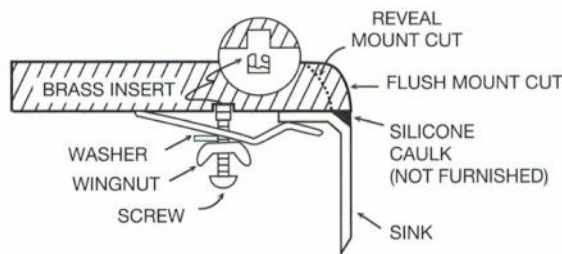

INSTALLATION METHOD

PROJECT INFORMATION

PROJECT: _____
CONTACT: _____
DATE: _____
NOTES: _____
_____
_____

APPROVAL:

INCLUDED ACCESSORIES

MODELS	COLOR	STRAINER BASKET	CUTTING BOARD	COLANDER	DRYING RACK	GRID
•QUWS-875-WH	White	Yes	Yes	Yes	Yes	Yes
•QUWS-875-BI	Bisque	Yes	Yes	Yes	Yes	Yes
•QUWS-875-BL	Black	Yes	Yes	Yes	Yes	Yes
•QUWS-875-BR	Brown	Yes	Yes	Yes	Yes	Yes
•QUWS-875-CN	Concrete	Yes	Yes	Yes	Yes	Yes
•QUWS-875-GR	Grey	Yes	Yes	Yes	Yes	Yes

We reserve the right to update product specifications without notice. Please visit karran.com for the most current specification sheets. All dimensions are accurate to 1/4". REV 5-2022