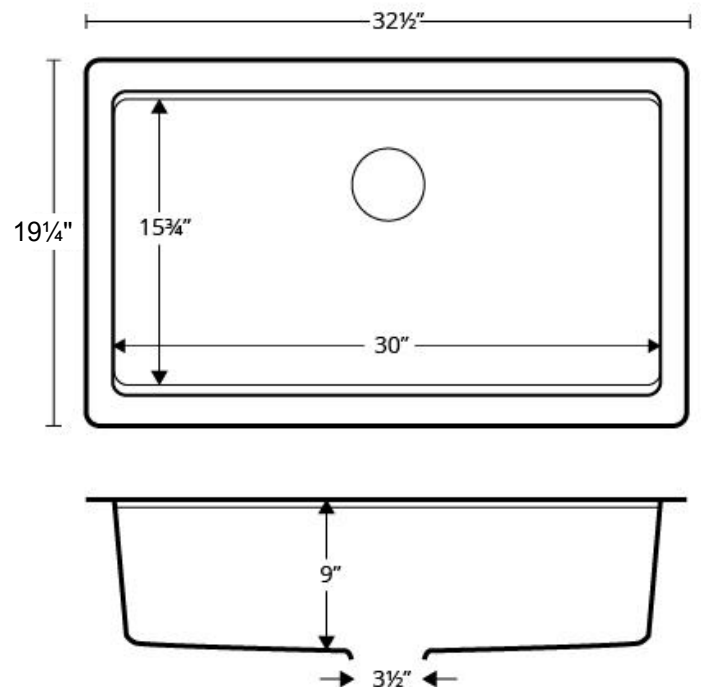

Sinks are listed with IAPMO and meet the requirements of the Uniform Plumbing Code, International Plumbing Code and the National Plumbing Code of Canada.