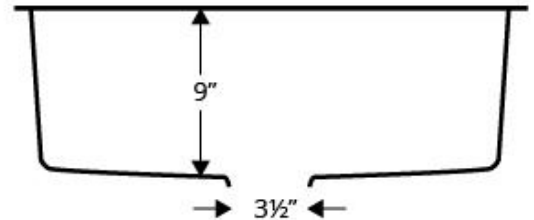

Sinks are listed with IAPMO and meet the requirements of the Uniform Plumbing Code, International Plumbing Code and the National Plumbing Code of Canada.