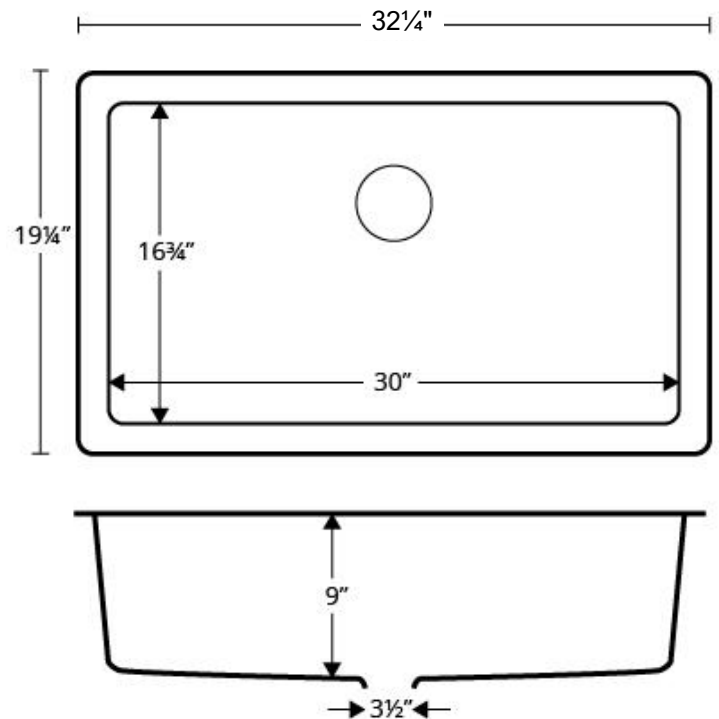

Sinks are listed with IAPMO and meet the requirements of the Uniform Plumbing Code, International Plumbing Code and the National Plumbing Code of Canada.

Series:	Quartz QU Series
Material:	80% quartz / 20% acrylic resin
Installation Type:	Undermount
Configuration:	Large single bowl
Overall dimensions:	32-1/4" x 19-1/4"
Bowl dimensions:	30" x 16-3/4" x 9"
Drain size:	3-1/2"
Min. cabinet size:	36"
Template / clips included:	Yes
Accessories included:	Stainless steel basket strainers, stainless steel bottom grids, Luster Pro cleaning oil
Finishes / Colors:	Bisque, Concrete, White, Black, Grey, Brown

We reserve the right to update product specifications without notice. Please visit karran.com for the most current specification sheets. All dimensions are accurate to 1/4". REV 05-2022