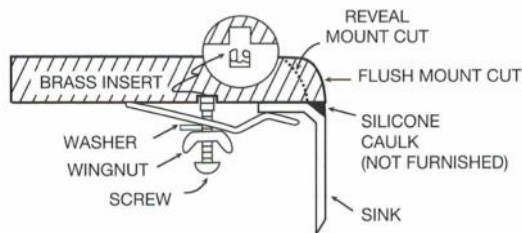

INSTALLATION METHOD

PROJECT INFORMATION

PROJECT: _____

CONTACT: _____

DATE: _____

NOTES: _____

_____

_____

APPROVAL:

OPTIONAL ACCESSORIES

MODELS	COLOR	STRAINER	FLANGE
• QU-812-WH	White	QBSWH	QDFWH
• QU-812-BI	Bisque	QBSBI	QDFBI
• QU-812-BL	Black	QBSBL	QDFBL
• QU-812-BR	Brown	QBSBR	QDFBR
• QU-812-CN	Concrete	QBSCN	QDFCN
• QU-812-GR	Grey	QBSGR	QDFGR

We reserve the right to update product specifications without notice. Please visit karran.com for the most current specification sheets. All dimensions are accurate to 1/4". REV 05-2022