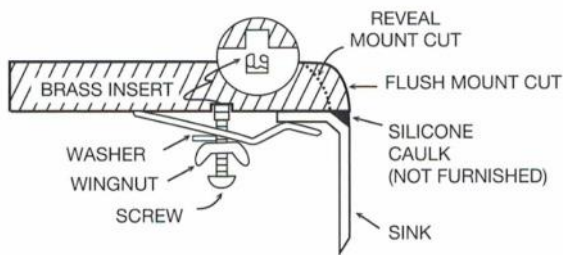

INSTALLATION METHOD

Sinks are listed with IAPMO and meet the requirements of the Uniform Plumbing Code, International Plumbing Code and the National Plumbing Code of Canada.