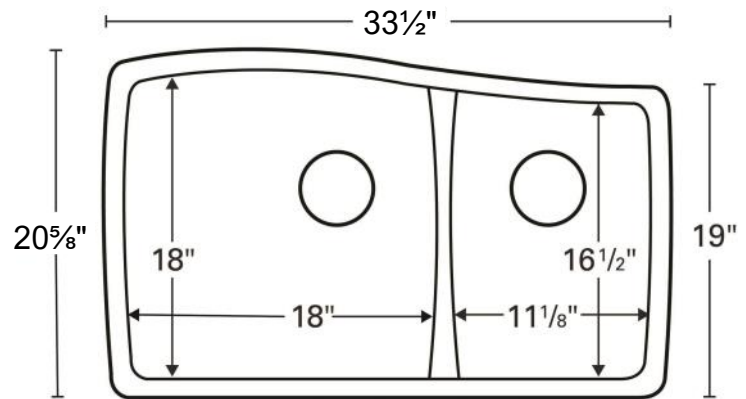

OPTIONAL ACCESSORIES

MODELS	COLOR	STRAINER	FLANGE
• QU-721-WH	White	QBSWH	QDFWH
• QU-721-BI	Bisque	QBSBI	QDFBI
• QU-721-BL	Black	QBSBL	QDFBL
• QU-721-BR	Brown	QBSBR	QDFBR
• QU-721-CN	Concrete	QBSCN	QDFCN
• QU-721-GR	Grey	QBSGR	QDFGR

We reserve the right to update product specifications without notice. Please visit karran.com for the most current specification sheets. All dimensions are accurate to 1/4". REV 5-2022

PROJECT INFORMATION

PROJECT: _____

CONTACT: _____

DATE: _____

NOTES: _____

_____

_____

APPROVAL: