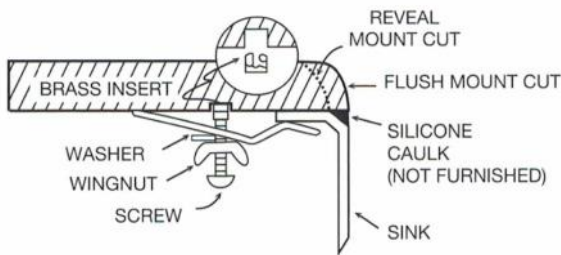

INSTALLATION METHOD

OPTIONAL ACCESSORIES

MODELS	COLOR	STRAINER	FLANGE
• QU-720-WH	White	QBSWH	QDFWH
• QU-720-BI	Bisque	QBSBI	QDFBI
• QU-720-BL	Black	QBSBL	QDFBL
• QU-720-BR	Brown	QBSBR	QDFBR
• QU-720-CN	Concrete	QBSCN	QDFCN
• QU-720-GR	Grey	QBSGR	QDFGR

We reserve the right to update product specifications without notice. Please visit karran.com for the most current specification sheets. All dimensions are accurate to 1/4". REV 5-2022

PROJECT INFORMATION

PROJECT: _____

CONTACT: _____

DATE: _____

NOTES: _____

_____

_____

APPROVAL: