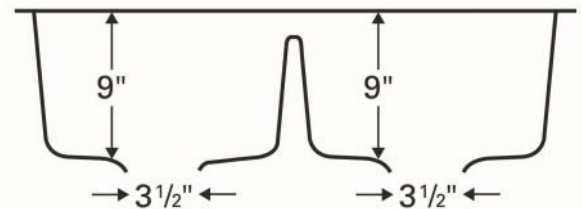

Sinks are listed with IAPMO and meet the requirements of the Uniform Plumbing Code, International Plumbing Code and the National Plumbing Code of Canada.