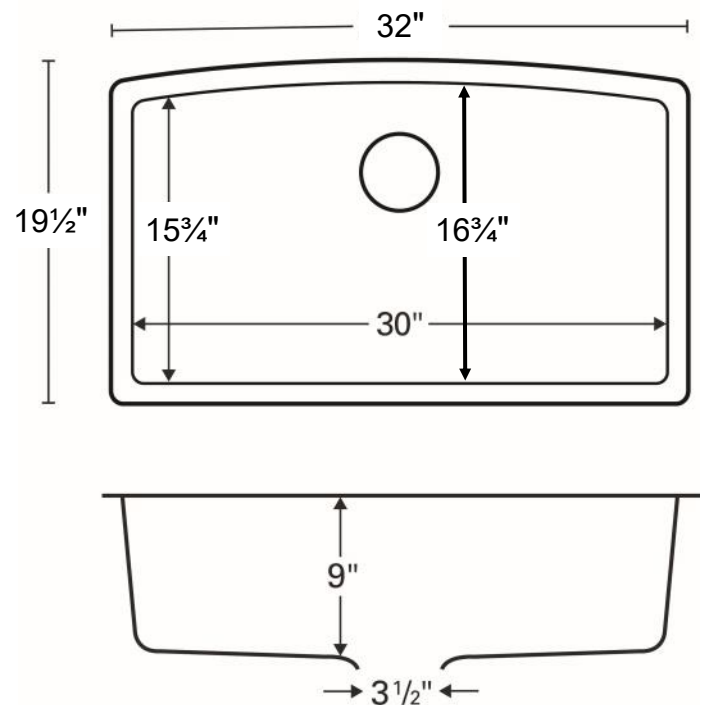

INSTALLATION PROFILE

PROJECT INFORMATION

PROJECT: _____

CONTACT: _____

DATE: _____

NOTES: _____

_____

_____

APPROVAL:

OPTIONAL ACCESSORIES

MODELS	COLOR	STRAINER	FLANGE
• QU-712-WH	White	QBSWH	QDFWH
• QU-712-BI	Bisque	QBSBI	QDFBI
• QU-712-BL	Black	QBSBL	QDFBL
• QU-712-BR	Brown	QBSBR	QDFBR
• QU-712-CN	Concrete	QBSCN	QDFCN
• QU-712-GR	Grey	QBSGR	QDFGR

We reserve the right to update product specifications without notice. Please visit karran.com for the most current specification sheets. All dimensions are accurate to 1/4". REV 05-2022