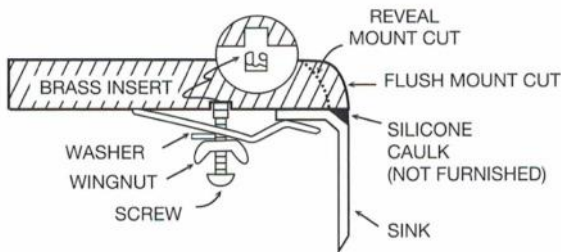

INSTALLATION PROFILE

PROJECT INFORMATION

PROJECT: _____

CONTACT: _____

DATE: _____

NOTES: _____

_____

_____

APPROVAL:

OPTIONAL ACCESSORIES

MODELS	COLOR	STRAINER	FLANGE
• QU-712-WH	White	QBSWH	QDFWH
• QU-712-BI	Bisque	QBSBI	QDFBI
• QU-712-BL	Black	QBSBL	QDFBL
• QU-712-BR	Brown	QBSBR	QDFBR
• QU-712-CN	Concrete	QBSCN	QDFCN
• QU-712-GR	Grey	QBSGR	QDFGR

We reserve the right to update product specifications without notice. Please visit karran.com for the most current specification sheets. All dimensions are accurate to 1/4". REV 05-2022