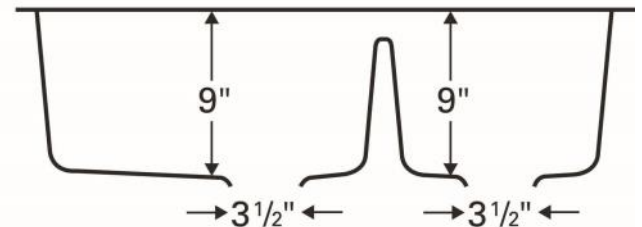

Sinks are listed with IAPMO and meet the requirements of the Uniform Plumbing Code, International Plumbing Code and the National Plumbing Code of Canada.

Series:	Quartz QU Series
Material:	80% quartz / 20% acrylic resin
Installation Type:	Undermount
Configuration:	Large/small bowl
Overall dimensions:	32" x 19-1/2"
Left bowl dimensions:	17-1/4" x 16-3/4" x 9"
Right bowl dimensions:	11-3/8" x 16-3/4" x 9"
Drain size:	3-1/2"
Min. cabinet size:	36"
Template / clips included:	Yes
Accessories included:	Stainless steel basket strainers, stainless steel bottom grids, Luster Pro cleaning oil
Finishes / Colors:	Bisque, Concrete, White, Black, Grey, Brown