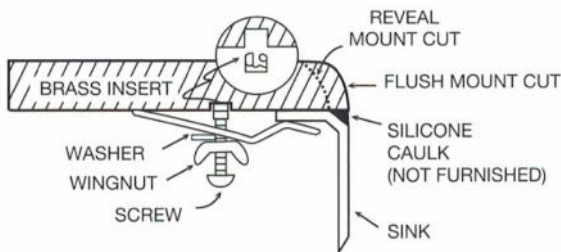

INSTALLATION METHOD

OPTIONAL ACCESSORIES

MODELS	COLOR	STRAINER	FLANGE
• QU-711-WH	White	QBSWH	QDFWH
• QU-711-BI	Bisque	QBSBI	QDFBI
• QU-711-BL	Black	QBSBL	QDFBL
• QU-711-BR	Brown	QBSBR	QDFBR
• QU-711-CN	Concrete	QBSCN	QDFCN
• QU-711-GR	Grey	QBGR	QDFGR

We reserve the right to update product specifications without notice. Please visit karran.com for the most current specification sheets. All dimensions are accurate to 1/4". REV 5-2022

PROJECT INFORMATION

PROJECT: _____

CONTACT: _____

DATE: _____

NOTES: _____

_____

_____

APPROVAL: