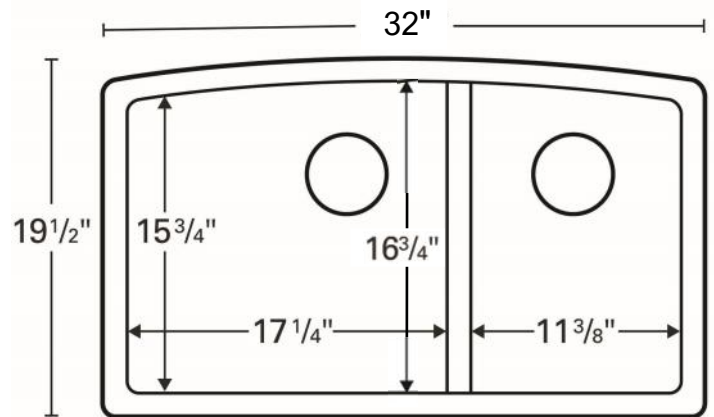

Sinks are listed with IAPMO and meet the requirements of the Uniform Plumbing Code, International Plumbing Code and the National Plumbing Code of Canada.

Series:	Quartz QU Series
Material:	80% quartz / 20% acrylic resin
Installation Type:	Undermount
Configuration:	Large/small bowl
Overall dimensions:	32" x 19-1/2"
Left bowl dimensions:	17-1/4" x 16-3/4" x 9"
Right bowl dimensions:	11-3/8" x 16-3/4" x 9"
Drain size:	3-1/2"
Min. cabinet size:	36"
Template / clips included:	Yes
Accessories included:	Stainless steel basket strainers, stainless steel bottom grids, Luster Pro cleaning oil
Finishes / Colors:	Bisque, Concrete, White, Black, Grey, Brown

We reserve the right to update product specifications without notice. Please visit karran.com for the most current specification sheets. All dimensions are accurate to 1/4". REV 5-2022

PROJECT INFORMATION