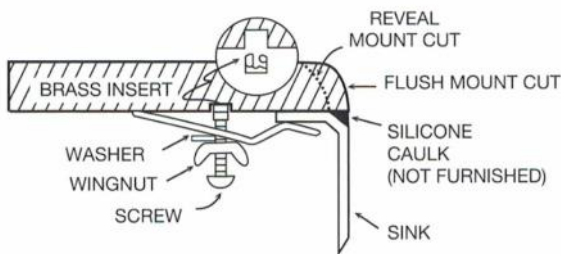

INSTALLATION PROFILE

Sinks are listed with IAPMO and meet the requirements of the Uniform Plumbing Code, International Plumbing Code and the National Plumbing Code of Canada.