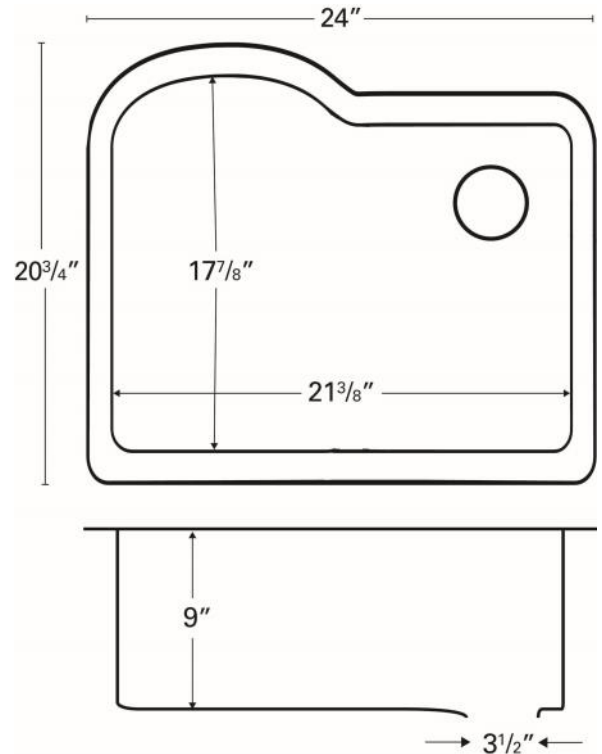

PROJECT INFORMATION

PROJECT: _____
CONTACT: _____
DATE: _____
NOTES: _____
_____
_____

APPROVAL:

OPTIONAL ACCESSORIES

MODELS	COLOR	STRAINER	FLANGE
• QU-671-WH	White	QBSWH	QDFWH
• QU-671-BI	Bisque	QBSBI	QDFBI
• QU-671-BL	Black	QBSBL	QDFBL
• QU-671-BR	Brown	QBSBR	QDFBR
• QU-671-CN	Concrete	QBSCN	QDFCN
• QU-671-GR	Grey	QBSGR	QDFGR

We reserve the right to update product specifications without notice. Please visit karran.com for the most current specification sheets. All dimensions are accurate to 1/4". REV 5-2022