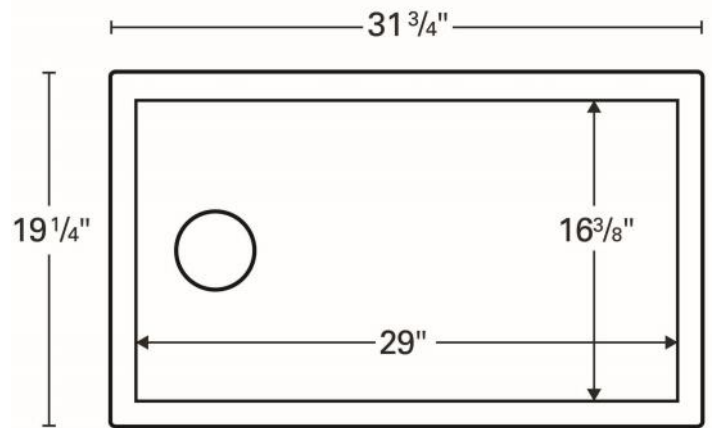

Karran quartz sinks are manufactured from durable quartz composite material that makes them incredibly tough and resilient to even the toughest daily kitchen tasks. They contain 80% natural quartz crystals and 20% high performance acrylic resins. These materials provide high scratch, stain, chip and heat resistance. This stylish undermount design is available in a selection of 6 elegant color choices.

Series:	Quartz QU Series
Material:	80% quartz / 20% acrylic resin
Installation Type:	Undermount
Configuration:	Large single bowl
Overall dimensions:	31-3/4" x 19-1/4"
Bowl dimensions:	29" x 16-3/8" x 9"
Drain size:	3-1/2"
Min. cabinet size:	36"
Min. cabinet size:	36"
Template / clips included:	Yes
Accessories included:	Stainless steel basket strainer, stainless steel bottom grid, Luster Pro cleaning oil
Finishes / Colors:	Bisque, Concrete, White, Black, Grey, Brown

Sinks are listed with IAPMO and meet the requirements of the Uniform Plumbing Code, International Plumbing Code and the National Plumbing Code of Canada.

INSTALLATION PROFILE

OPTIONAL ACCESSORIES

MODELS	COLOR	STRAINER	FLANGE
• QU-670-WH	White	QBSWH	QDFWH
• QU-670-BI	Bisque	QBSBI	QDFBI
• QU-670-BL	Black	QBSBL	QDFBL
• QU-670-BR	Brown	QBSBR	QDFBR
• QU-670-CN	Concrete	QBSCN	QDFCN
• QU-670-GR	Grey	QBSGR	QDFGR

We reserve the right to update product specifications without notice. Please visit karran.com for the most current specification sheets. All dimensions are accurate to 1/4". REV 5-2022

PROJECT INFORMATION

PROJECT: _____

CONTACT: _____

DATE: _____

NOTES: _____

_____

_____

APPROVAL: