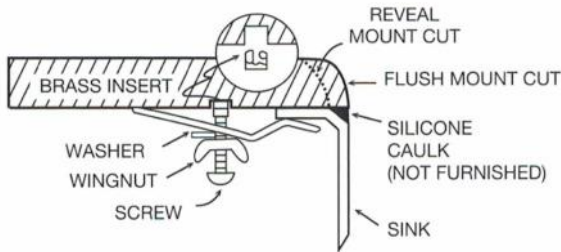

INSTALLATION PROFILE

OPTIONAL ACCESSORIES

MODELS	COLOR	STRAINER	FLANGE
• QU-670-WH	White	QBSWH	QDFWH
• QU-670-BI	Bisque	QBSBI	QDFBI
• QU-670-BL	Black	QBSBL	QDFBL
• QU-670-BR	Brown	QBSBR	QDFBR
• QU-670-CN	Concrete	QBSCN	QDFCN
• QU-670-GR	Grey	QBSGR	QDFGR

We reserve the right to update product specifications without notice. Please visit karran.com for the most current specification sheets. All dimensions are accurate to 1/4". REV 5-2022

PROJECT INFORMATION

PROJECT: _____

CONTACT: _____

DATE: _____

NOTES: _____

_____

_____

APPROVAL: