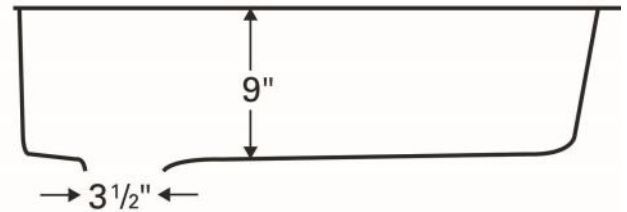

Karran quartz sinks are manufactured from durable quartz composite material that makes them incredibly tough and resilient to even the toughest daily kitchen tasks. They contain 80% natural quartz crystals and 20% high performance acrylic resins. These materials provide high scratch, stain, chip and heat resistance. This stylish undermount design is available in a selection of 6 elegant color choices.

Series:	Quartz QU Series
Material:	80% quartz / 20% acrylic resin
Installation Type:	Undermount
Configuration:	Large single bowl
Overall dimensions:	31-3/4" x 19-1/4"
Bowl dimensions:	29" x 16-3/8" x 9"
Drain size:	3-1/2"
Min. cabinet size:	36"
Min. cabinet size:	36"
Template / clips included:	Yes
Accessories included:	Stainless steel basket strainer, stainless steel bottom grid, Luster Pro cleaning oil
Finishes / Colors:	Bisque, Concrete, White, Black, Grey, Brown

Sinks are listed with IAPMO and meet the requirements of the Uniform Plumbing Code, International Plumbing Code and the National Plumbing Code of Canada.

INSTALLATION PROFILE

OPTIONAL ACCESSORIES

MODELS	COLOR	STRAINER	FLANGE
• QU-670-WH	White	QBSWH	QDFWH
• QU-670-BI	Bisque	QBSBI	QDFBI
• QU-670-BL	Black	QBSBL	QDFBL
• QU-670-BR	Brown	QBSBR	QDFBR
• QU-670-CN	Concrete	QBSCN	QDFCN
• QU-670-GR	Grey	QBSGR	QDFGR

We reserve the right to update product specifications without notice. Please visit karran.com for the most current specification sheets. All dimensions are accurate to 1/4". REV 5-2022

PROJECT INFORMATION

PROJECT: _____

CONTACT: _____

DATE: _____

NOTES: _____

_____

_____

APPROVAL: