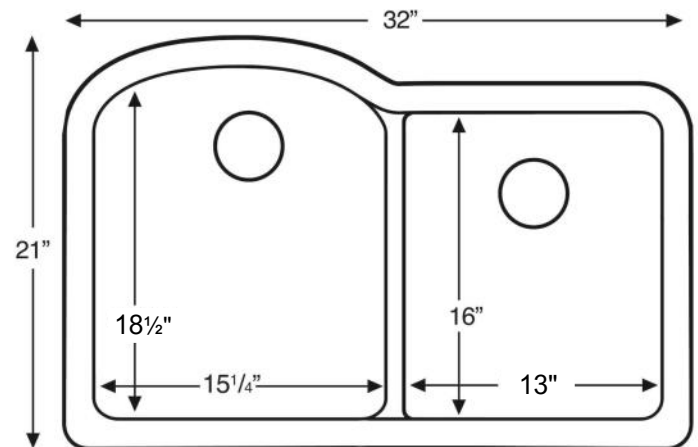

Sinks are listed with IAPMO and meet the requirements of the Uniform Plumbing Code, International Plumbing Code and the National Plumbing Code of Canada.

Series:	Quartz QU Series
Material:	80% quartz / 20% acrylic resin
Installation Type:	Undermount
Configuration:	Large/small bowl
Overall dimensions:	32" x 21"
Left bowl dimensions:	15-1/4" x 18-1/2" x 9"
Right bowl dimensions:	13" x 16" x 9"
Drain size:	3-1/2"
Min. cabinet size:	36"
Template / clips included:	Yes
Accessories included:	Stainless steel basket strainers, stainless steel bottom grids, Luster Pro cleaning oil
Finishes / Colors:	Bisque, Concrete, White, Black, Grey, Brown

We reserve the right to update product specifications without notice. Please visit karran.com for the most current specification sheets. All dimensions are accurate to 1/4". REV 5-2022