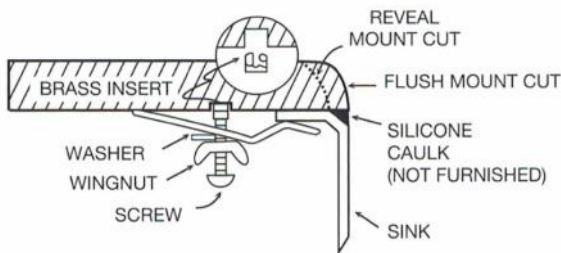

INSTALLATION PROFILE

PROJECT INFORMATION

PROJECT: _____
CONTACT: _____
DATE: _____
NOTES: _____
_____
_____

APPROVAL:

OPTIONAL ACCESSORIES

MODELS	COLOR	STRAINER	FLANGE
• QU-610-WH	White	QBSWH	QDFWH
• QU-610-BI	Bisque	QBSBI	QDFBI
• QU-610-BL	Black	QBSBL	QDFBL
• QU-610-BR	Brown	QBSBR	QDFBR
• QU-610-CN	Concrete	QBSCN	QDFCN
• QU-610-GR	Grey	QBSGR	QDFGR

We reserve the right to update product specifications without notice. Please visit karran.com for the most current specification sheets. All dimensions are accurate to 1/4". REV 5-2022