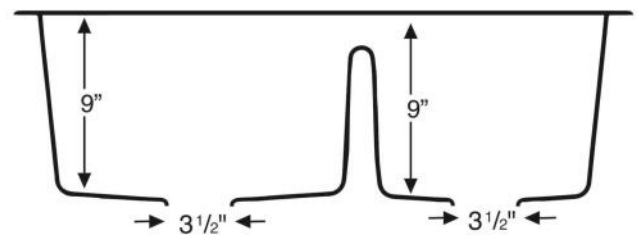

INSTALLATION PROFILE

PROJECT INFORMATION

PROJECT: _____
CONTACT: _____
DATE: _____
NOTES: _____
_____
_____

APPROVAL:

OPTIONAL ACCESSORIES

MODELS	COLOR	STRAINER	FLANGE
• QU-610-WH	White	QBSWH	QDFWH
• QU-610-BI	Bisque	QBSBI	QDFBI
• QU-610-BL	Black	QBSBL	QDFBL
• QU-610-BR	Brown	QBSBR	QDFBR
• QU-610-CN	Concrete	QBSCN	QDFCN
• QU-610-GR	Grey	QBSGR	QDFGR

We reserve the right to update product specifications without notice. Please visit karran.com for the most current specification sheets. All dimensions are accurate to 1/4". REV 5-2022