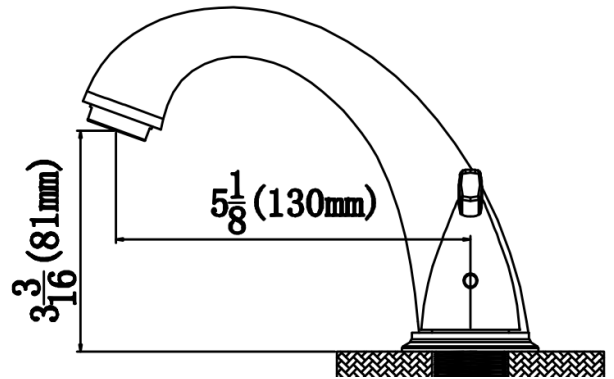

Karran bathroom faucets are designed to look beautiful and function flawlessly. Made using the highest quality, long-lasting components, each faucet will provide years of trouble-free use. This faucet is simple to install with its three hole mounting design, and comes in a variety of elegant, durable finishes that will complement your bathroom décor. Dual lever flow and temperature control makes it very simple to operate. Consider one of these faucets the perfect choice for any residential or commercial bathroom project.

KBF450SS

Series:	Bathroom Faucet Collection
Material:	Lead-free brass
Installation Type:	Three hole deck mount
Configuration / Style:	Dual lever
Finish:	Durable PVD
Overall Height:	5"
Spout Reach:	5-1/8"
Spout Height:	3-3/16"
Accessories Included:	Pop-up drain
Finishes Available:	Stainless steel, chrome, matte black

We reserve the right to update product specifications without notice. Please visit karran.com for the most current specification sheets. All dimensions are accurate to 1/4". REV 05-2022