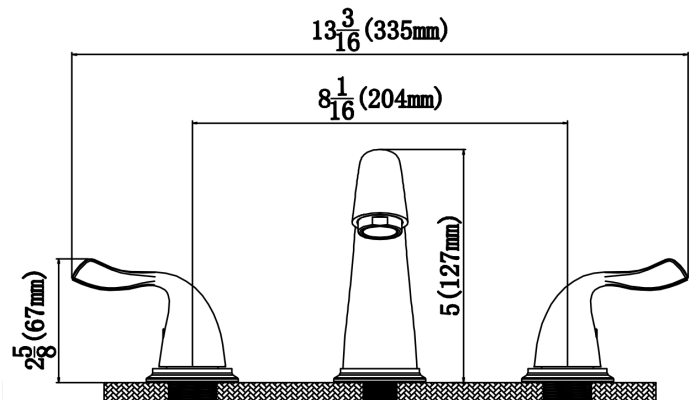

PROJECT INFORMATION

PROJECT: _____

CONTACT: _____

DATE: _____

NOTES: _____

_____

_____

APPROVAL:

We reserve the right to update product specifications without notice. Please visit karran.com for the most current specification sheets. All dimensions are accurate to 1/4". REV 05-2022