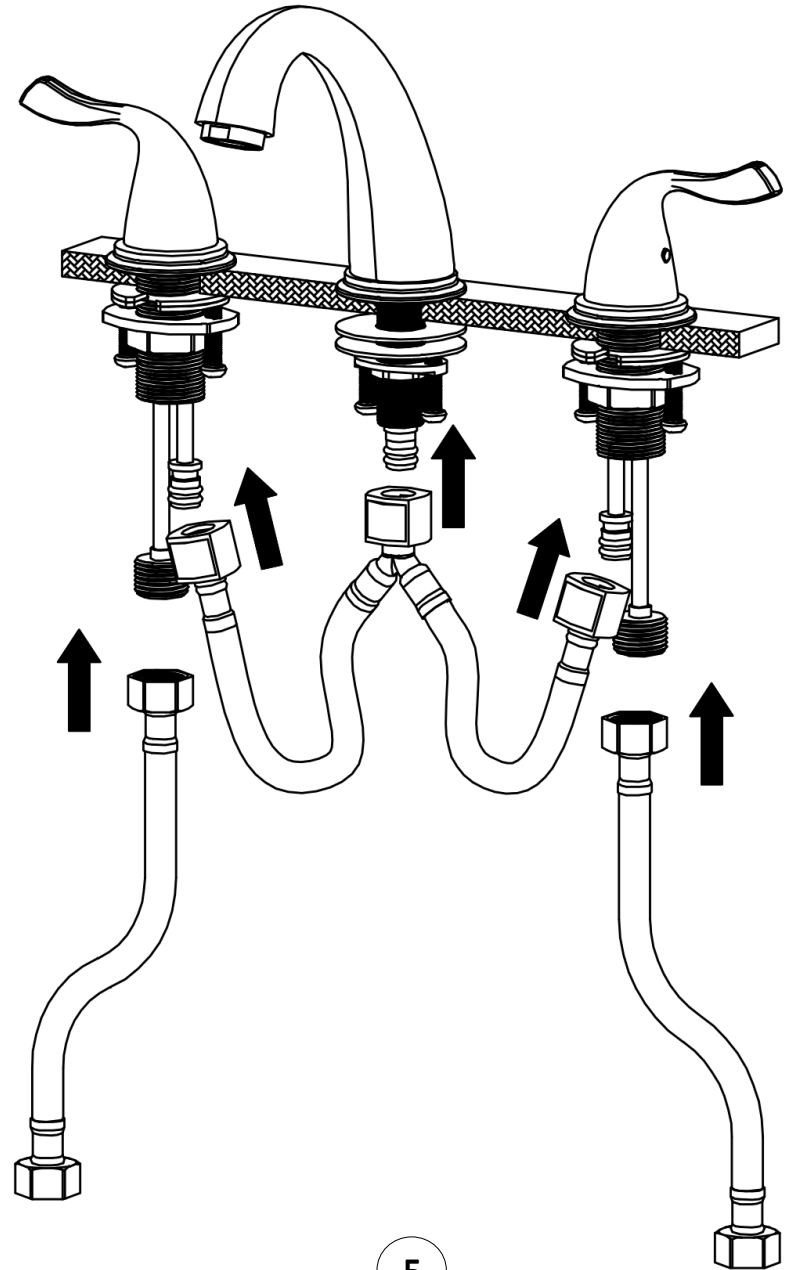

# INSTALLATION GUIDE

COMPONENT LIST	QTY
1 - Faucet Body	1
2 - Handle	1
3 - Rubber Washer	2
4 - Metal Washer	2
5 - Mounting Hardware	2
6 - Screw	6

7 - Mounting Hardware	1
8 - Metal Washer	1
9 - Rubber Washer	1
10 - Handle	1

## Fulham

**Models:** KBF450C  
KBF450MB  
KBF450SS

2

3

4

5

6

7

- 1 - Faucet Body
- 2 - Gasket
- 3 - Aerator
- 4 - Aerator Cover
- 5 - Handle
- 6 - Screw
- 7 - Color Button
- 8 - Nut
- 9 - Base
- 10 - Gasket
- 11 - Gasket
- 12 - Cartridge Base
- 13 - O-Ring
- 14 - Washer
- 15 - Washer
- 16 - Mounting Hardware
- 17 - Screw
- 18 - Water Lines
- 19 - Quick Hoses
- 20 - Mounting Hardware
- 21 - Metal Washer
- 22 - Rubber Washer
- 23 - O-Ring
- 24 - Base
- 25 - O-Ring
- 26 - Cartridge