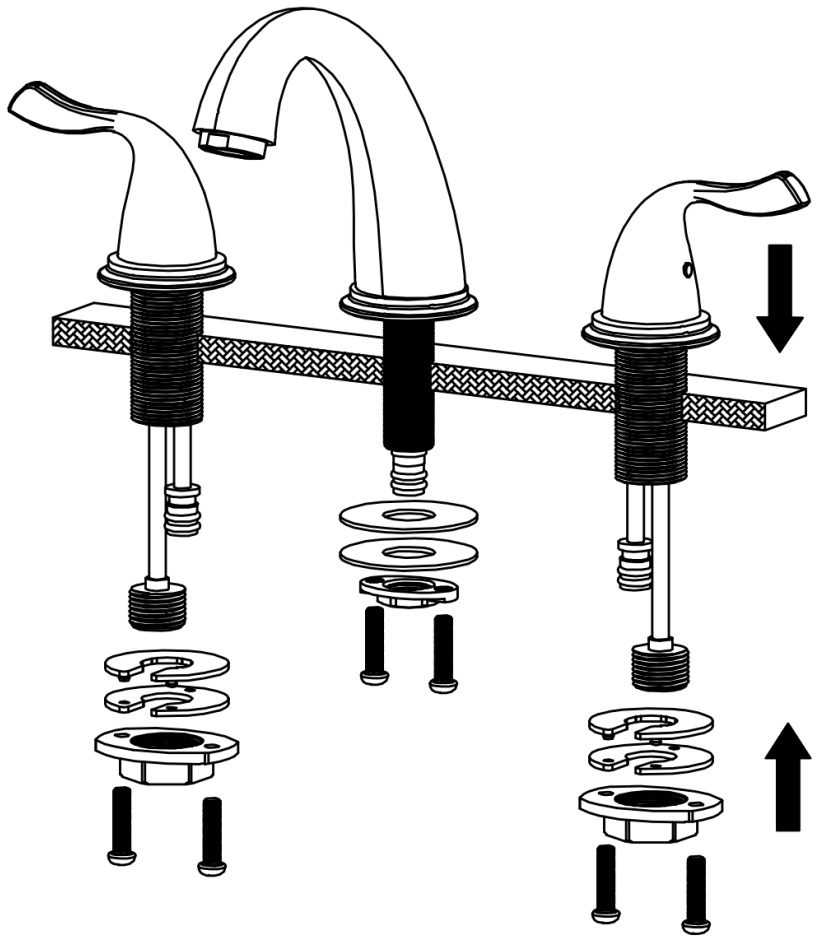

# INSTALLATION GUIDE

COMPONENT LIST	QTY
1 - Faucet Body	1
2 - Handle	1
3 - Rubber Washer	2
4 - Metal Washer	2
5 - Mounting Hardware	2
6 - Screw	6

7 - Mounting Hardware	1
8 - Metal Washer	1
9 - Rubber Washer	1
10 - Handle	1

## Fulham

**Models:** KBF450C  
KBF450MB  
KBF450SS

2

3

4

5

6

7

- 1 - Faucet Body
- 2 - Gasket
- 3 - Aerator
- 4 - Aerator Cover
- 5 - Handle
- 6 - Screw
- 7 - Color Button
- 8 - Nut
- 9 - Base
- 10 - Gasket
- 11 - Gasket
- 12 - Cartridge Base
- 13 - O-Ring
- 14 - Washer
- 15 - Washer
- 16 - Mounting Hardware
- 17 - Screw
- 18 - Water Lines
- 19 - Quick Hoses
- 20 - Mounting Hardware
- 21 - Metal Washer
- 22 - Rubber Washer
- 23 - O-Ring
- 24 - Base
- 25 - O-Ring
- 26 - Cartridge