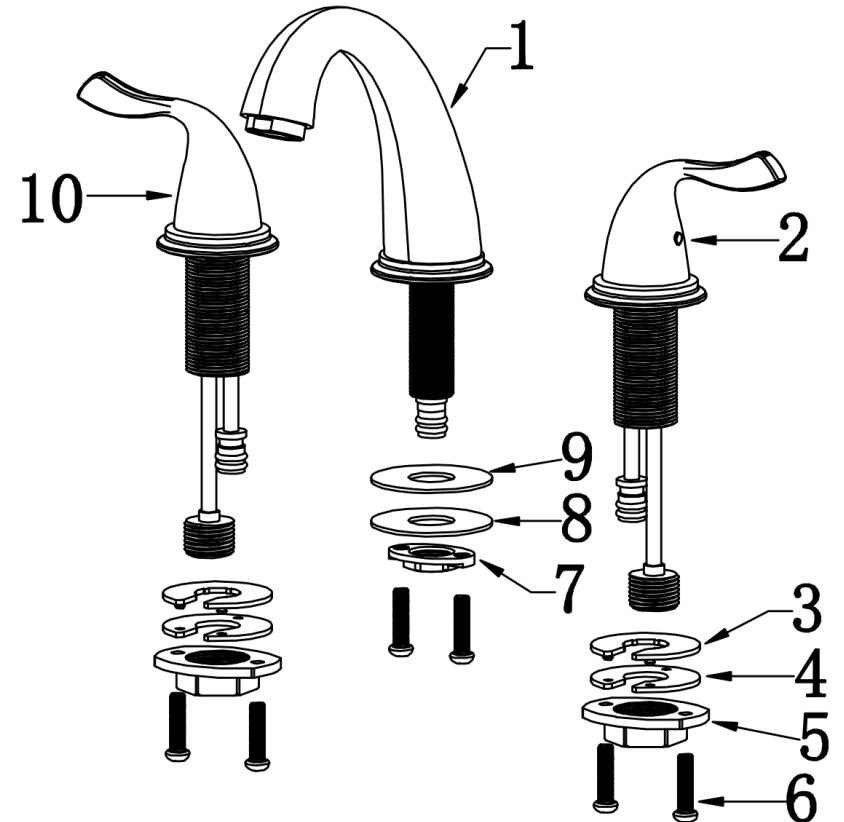

# INSTALLATION GUIDE

COMPONENT LIST	QTY
1 - Faucet Body	1
2 - Handle	1
3 - Rubber Washer	2
4 - Metal Washer	2
5 - Mounting Hardware	2
6 - Screw	6

7 - Mounting Hardware	1
8 - Metal Washer	1
9 - Rubber Washer	1
10 - Handle	1

## Fulham

**Models:** KBF450C  
KBF450MB  
KBF450SS

2

3

4

5

6

7

- 1 - Faucet Body
- 2 - Gasket
- 3 - Aerator
- 4 - Aerator Cover
- 5 - Handle
- 6 - Screw
- 7 - Color Button
- 8 - Nut
- 9 - Base
- 10 - Gasket
- 11 - Gasket
- 12 - Cartridge Base
- 13 - O-Ring
- 14 - Washer
- 15 - Washer
- 16 - Mounting Hardware
- 17 - Screw
- 18 - Water Lines
- 19 - Quick Hoses
- 20 - Mounting Hardware
- 21 - Metal Washer
- 22 - Rubber Washer
- 23 - O-Ring
- 24 - Base
- 25 - O-Ring
- 26 - Cartridge