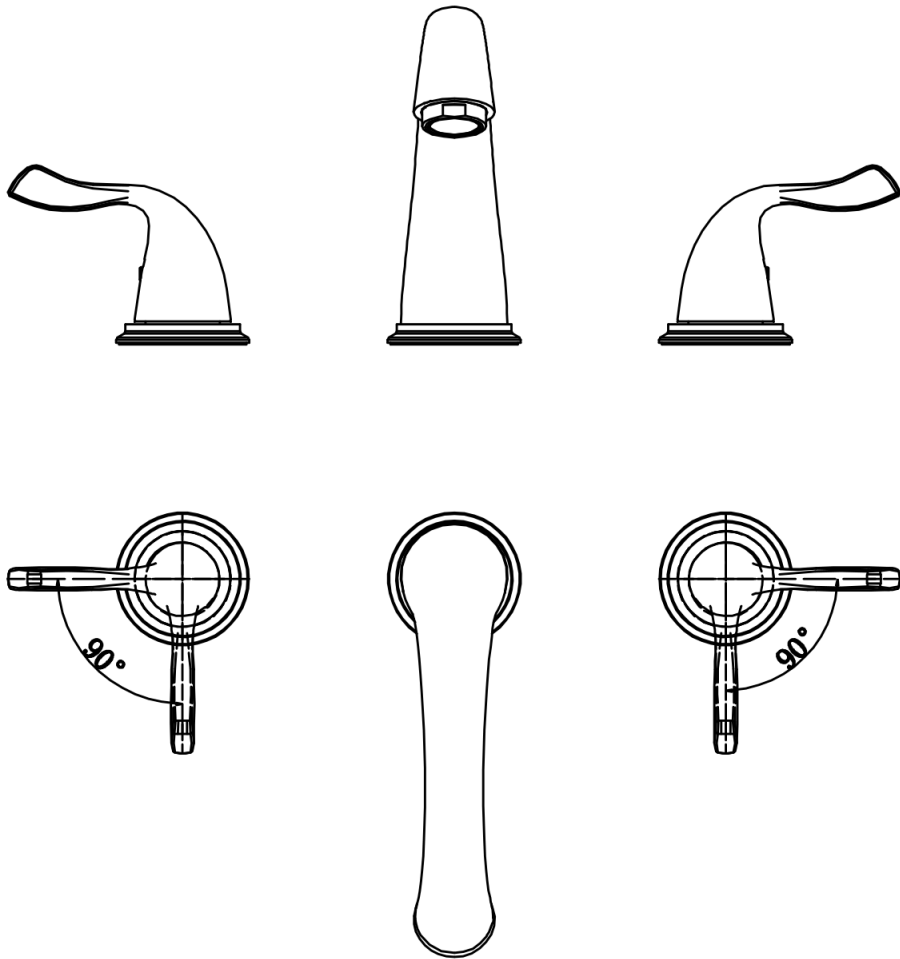

# INSTALLATION GUIDE

COMPONENT LIST	QTY
1 - Faucet Body	1
2 - Handle	1
3 - Rubber Washer	2
4 - Metal Washer	2
5 - Mounting Hardware	2
6 - Screw	6

7 - Mounting Hardware	1
8 - Metal Washer	1
9 - Rubber Washer	1
10 - Handle	1

## Fulham

**Models:** KBF450C  
KBF450MB  
KBF450SS

2

3

4

5

6

7

- 1 - Faucet Body
- 2 - Gasket
- 3 - Aerator
- 4 - Aerator Cover
- 5 - Handle
- 6 - Screw
- 7 - Color Button
- 8 - Nut
- 9 - Base
- 10 - Gasket
- 11 - Gasket
- 12 - Cartridge Base
- 13 - O-Ring
- 14 - Washer
- 15 - Washer
- 16 - Mounting Hardware
- 17 - Screw
- 18 - Water Lines
- 19 - Quick Hoses
- 20 - Mounting Hardware
- 21 - Metal Washer
- 22 - Rubber Washer
- 23 - O-Ring
- 24 - Base
- 25 - O-Ring
- 26 - Cartridge