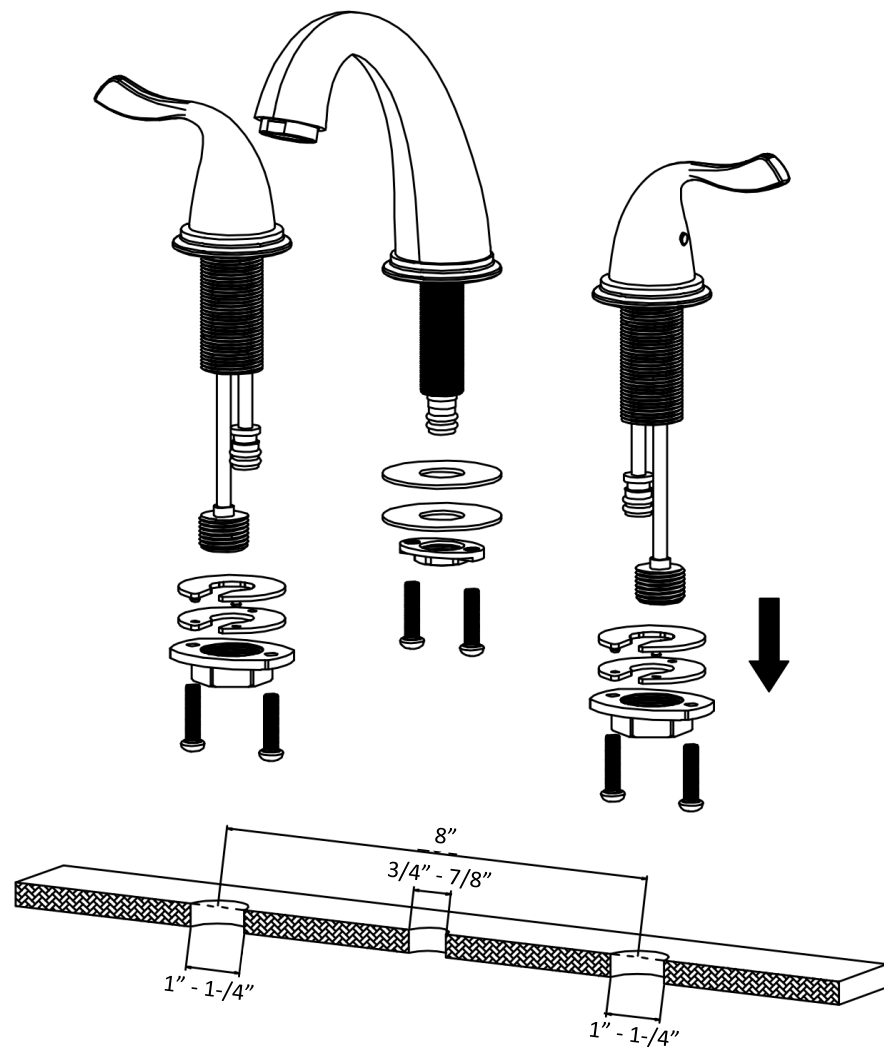

# INSTALLATION GUIDE

COMPONENT LIST	QTY
1 - Faucet Body	1
2 - Handle	1
3 - Rubber Washer	2
4 - Metal Washer	2
5 - Mounting Hardware	2
6 - Screw	6

7 - Mounting Hardware	1
8 - Metal Washer	1
9 - Rubber Washer	1
10 - Handle	1

## Fulham

**Models:** KBF450C  
KBF450MB  
KBF450SS

2

3

4

5

6

7

- 1 - Faucet Body
- 2 - Gasket
- 3 - Aerator
- 4 - Aerator Cover
- 5 - Handle
- 6 - Screw
- 7 - Color Button
- 8 - Nut
- 9 - Base
- 10 - Gasket
- 11 - Gasket
- 12 - Cartridge Base
- 13 - O-Ring
- 14 - Washer
- 15 - Washer
- 16 - Mounting Hardware
- 17 - Screw
- 18 - Water Lines
- 19 - Quick Hoses
- 20 - Mounting Hardware
- 21 - Metal Washer
- 22 - Rubber Washer
- 23 - O-Ring
- 24 - Base
- 25 - O-Ring
- 26 - Cartridge