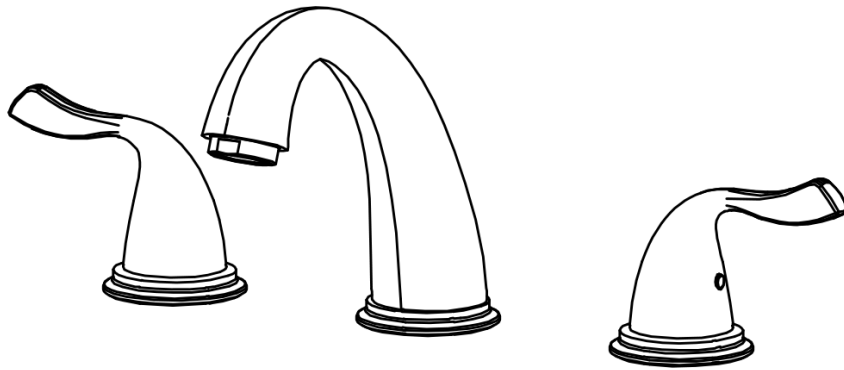

# INSTALLATION GUIDE

COMPONENT LIST	QTY
1 - Faucet Body	1
2 - Handle	1
3 - Rubber Washer	2
4 - Metal Washer	2
5 - Mounting Hardware	2
6 - Screw	6

7 - Mounting Hardware	1
8 - Metal Washer	1
9 - Rubber Washer	1
10 - Handle	1

- 1 - Faucet Body
- 2 - Gasket
- 3 - Aerator
- 4 - Aerator Cover
- 5 - Handle
- 6 - Screw
- 7 - Color Button
- 8 - Nut
- 9 - Base
- 10 - Gasket
- 11 - Gasket
- 12 - Cartridge Base
- 13 - O-Ring
- 14 - Washer
- 15 - Washer
- 16 - Mounting Hardware
- 17 - Screw
- 18 - Water Lines
- 19 - Quick Hoses
- 20 - Mounting Hardware
- 21 - Metal Washer
- 22 - Rubber Washer
- 23 - O-Ring
- 24 - Base
- 25 - O-Ring
- 26 - Cartridge