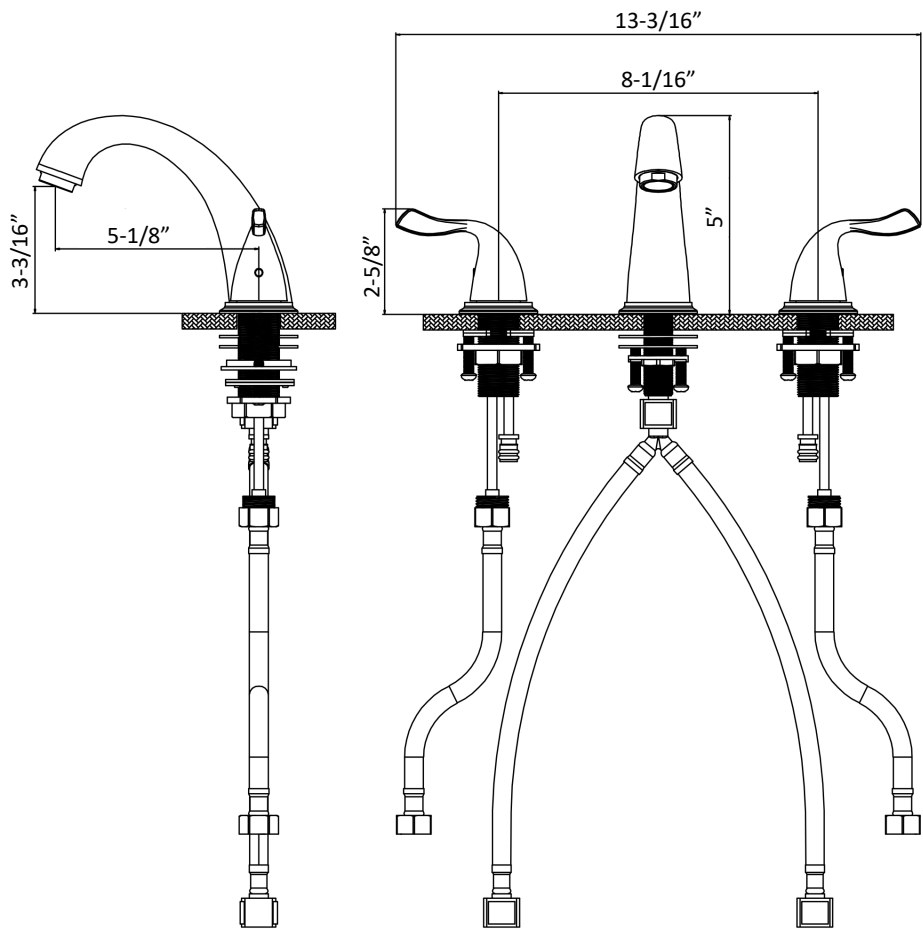

# INSTALLATION GUIDE

COMPONENT LIST	QTY
1 - Faucet Body	1
2 - Handle	1
3 - Rubber Washer	2
4 - Metal Washer	2
5 - Mounting Hardware	2
6 - Screw	6

7 - Mounting Hardware	1
8 - Metal Washer	1
9 - Rubber Washer	1
10 - Handle	1

## Fulham

**Models:** KBF450C  
KBF450MB  
KBF450SS

2

3

4

5

6

7

- 1 - Faucet Body
- 2 - Gasket
- 3 - Aerator
- 4 - Aerator Cover
- 5 - Handle
- 6 - Screw
- 7 - Color Button
- 8 - Nut
- 9 - Base
- 10 - Gasket
- 11 - Gasket
- 12 - Cartridge Base
- 13 - O-Ring
- 14 - Washer
- 15 - Washer
- 16 - Mounting Hardware
- 17 - Screw
- 18 - Water Lines
- 19 - Quick Hoses
- 20 - Mounting Hardware
- 21 - Metal Washer
- 22 - Rubber Washer
- 23 - O-Ring
- 24 - Base
- 25 - O-Ring
- 26 - Cartridge