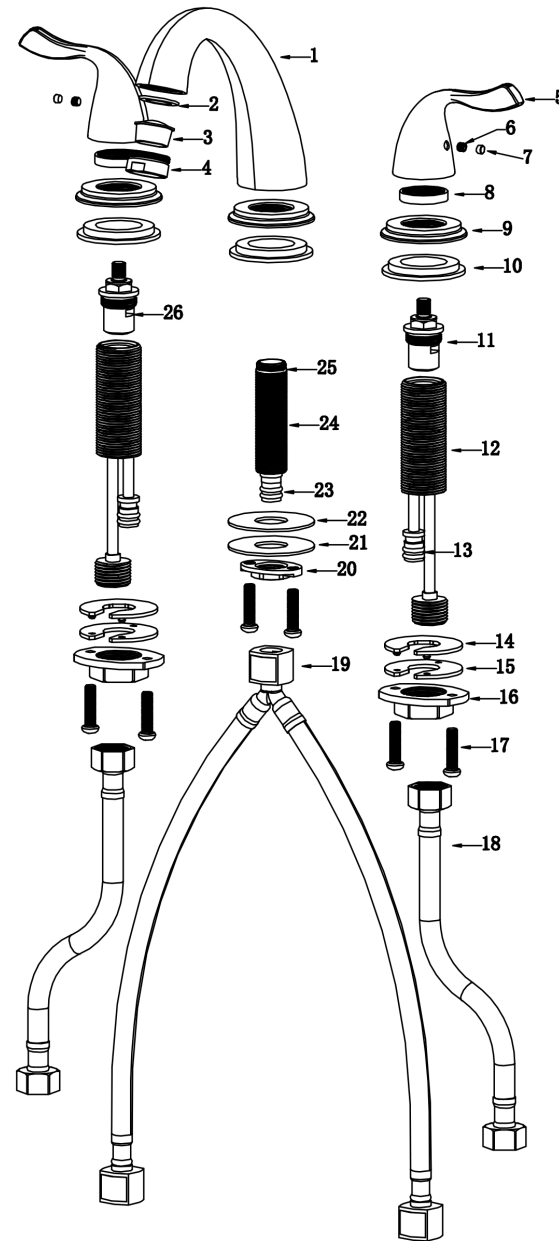

# INSTALLATION GUIDE

COMPONENT LIST	QTY
1 - Faucet Body	1
2 - Handle	1
3 - Rubber Washer	2
4 - Metal Washer	2
5 - Mounting Hardware	2
6 - Screw	6

7 - Mounting Hardware	1
8 - Metal Washer	1
9 - Rubber Washer	1
10 - Handle	1

## Fulham

**Models:** KBF450C  
KBF450MB  
KBF450SS

2

3

4

5

6

7

- 1 - Faucet Body
- 2 - Gasket
- 3 - Aerator
- 4 - Aerator Cover
- 5 - Handle
- 6 - Screw
- 7 - Color Button
- 8 - Nut
- 9 - Base
- 10 - Gasket
- 11 - Gasket
- 12 - Cartridge Base
- 13 - O-Ring
- 14 - Washer
- 15 - Washer
- 16 - Mounting Hardware
- 17 - Screw
- 18 - Water Lines
- 19 - Quick Hoses
- 20 - Mounting Hardware
- 21 - Metal Washer
- 22 - Rubber Washer
- 23 - O-Ring
- 24 - Base
- 25 - O-Ring
- 26 - Cartridge