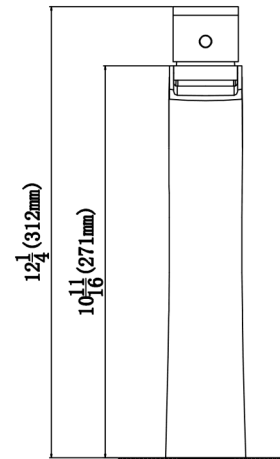

PROJECT INFORMATION

PROJECT: _____

CONTACT: _____

DATE: _____

NOTES: _____

_____

_____

APPROVAL:

We reserve the right to update product specifications without notice. Please visit karran.com for the most current specification sheets. All dimensions are accurate to 1/4". REV 05-2022