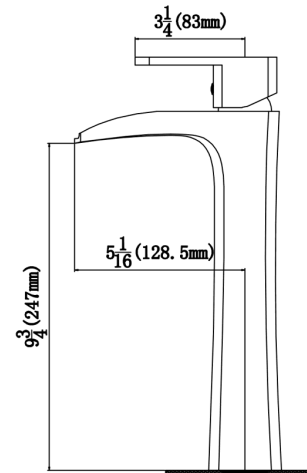

PROJECT INFORMATION

PROJECT: _____

CONTACT: _____

DATE: _____

NOTES: _____

_____

_____

APPROVAL:

We reserve the right to update product specifications without notice. Please visit karran.com for the most current specification sheets. All dimensions are accurate to 1/4". REV 05-2022