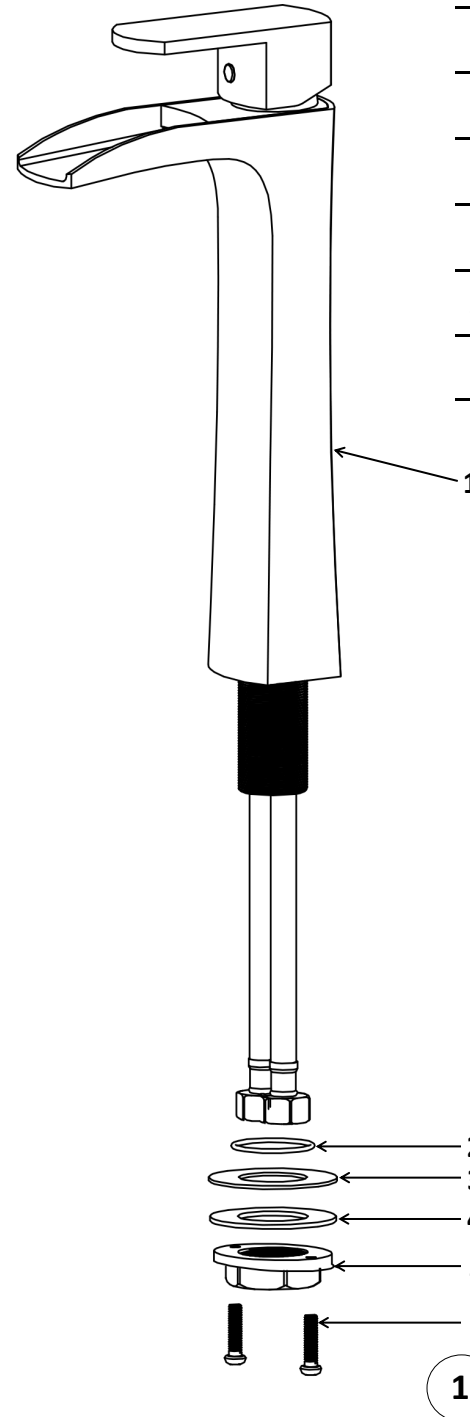

INSTALLATION GUIDE

Kassel

Models: KBF442C
KBF442MB
KBF442SS

COMPONENT LIST	QTY
1 - Faucet Body	1
2 - O-Ring	1
3 - Rubber Washer	1
4 - Metal Washer	1
5 - Mounting Hardware	1
6 - Screw	2

2

3

4

5

6

7

- 1 - Screw
- 2 - Color Button
- 3 - Handle
- 4 - Cover
- 5 - Nut
- 6 - Cartridge
- 7 - Cartridge Base
- 8 - O-Ring
- 9 - Gasket
- 10 - Faucet Body
- 11 - Screw
- 12 - Base
- 13 - O-Ring
- 14 - Rubber Washer
- 15 - Metal Washer
- 16 - Mounting Hardware
- 17 - Screw
- 18 - Water Lines
- 19 - Inlet Hoes
- 20 - O-Ring