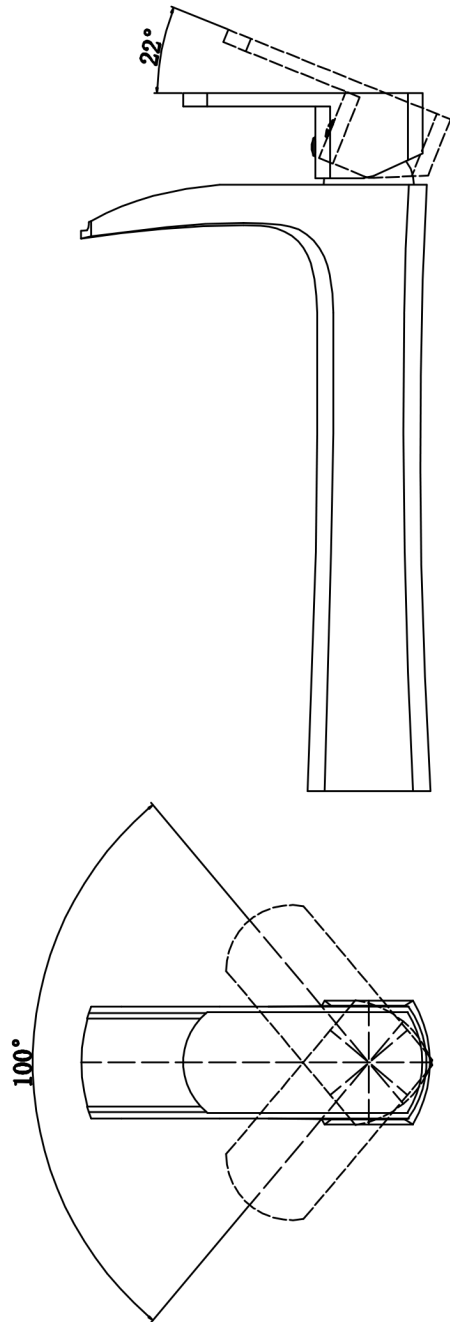

INSTALLATION GUIDE

Kassel

Models: KBF442C
KBF442MB
KBF442SS

COMPONENT LIST	QTY
1 - Faucet Body	1
2 - O-Ring	1
3 - Rubber Washer	1
4 - Metal Washer	1
5 - Mounting Hardware	1
6 - Screw	2

2

3

4

5

6

7

- 1 - Screw
- 2 - Color Button
- 3 - Handle
- 4 - Cover
- 5 - Nut
- 6 - Cartridge
- 7 - Cartridge Base
- 8 - O-Ring
- 9 - Gasket
- 10 - Faucet Body
- 11 - Screw
- 12 - Base
- 13 - O-Ring
- 14 - Rubber Washer
- 15 - Metal Washer
- 16 - Mounting Hardware
- 17 - Screw
- 18 - Water Lines
- 19 - Inlet Hoes
- 20 - O-Ring