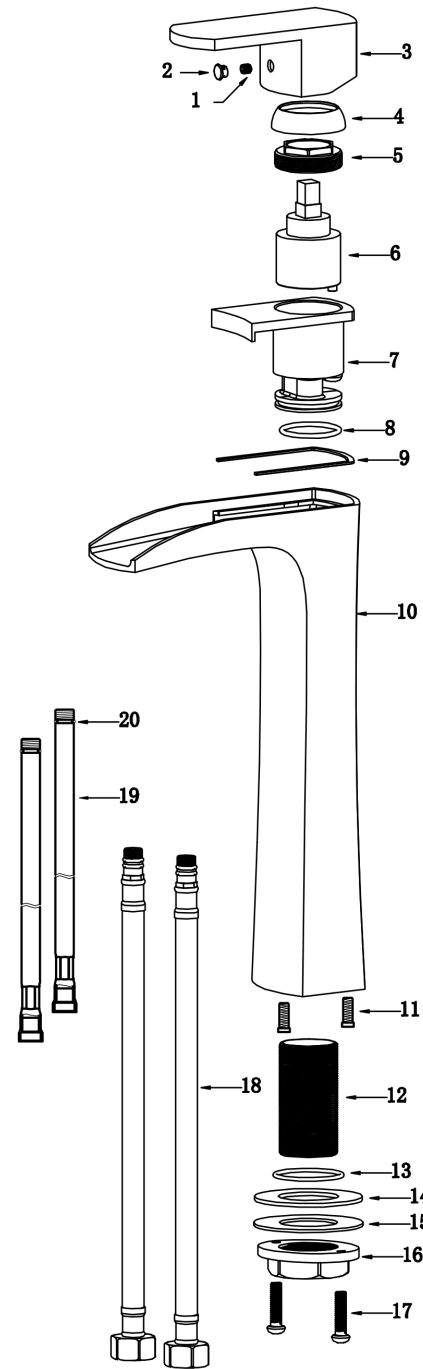

INSTALLATION GUIDE

Kassel

Models: KBF442C
KBF442MB
KBF442SS

COMPONENT LIST	QTY
1 - Faucet Body	1
2 - O-Ring	1
3 - Rubber Washer	1
4 - Metal Washer	1
5 - Mounting Hardware	1
6 - Screw	2

2

3

4

5

6

7

- 1 - Screw
- 2 - Color Button
- 3 - Handle
- 4 - Cover
- 5 - Nut
- 6 - Cartridge
- 7 - Cartridge Base
- 8 - O-Ring
- 9 - Gasket
- 10 - Faucet Body
- 11 - Screw
- 12 - Base
- 13 - O-Ring
- 14 - Rubber Washer
- 15 - Metal Washer
- 16 - Mounting Hardware
- 17 - Screw
- 18 - Water Lines
- 19 - Inlet Hoes
- 20 - O-Ring