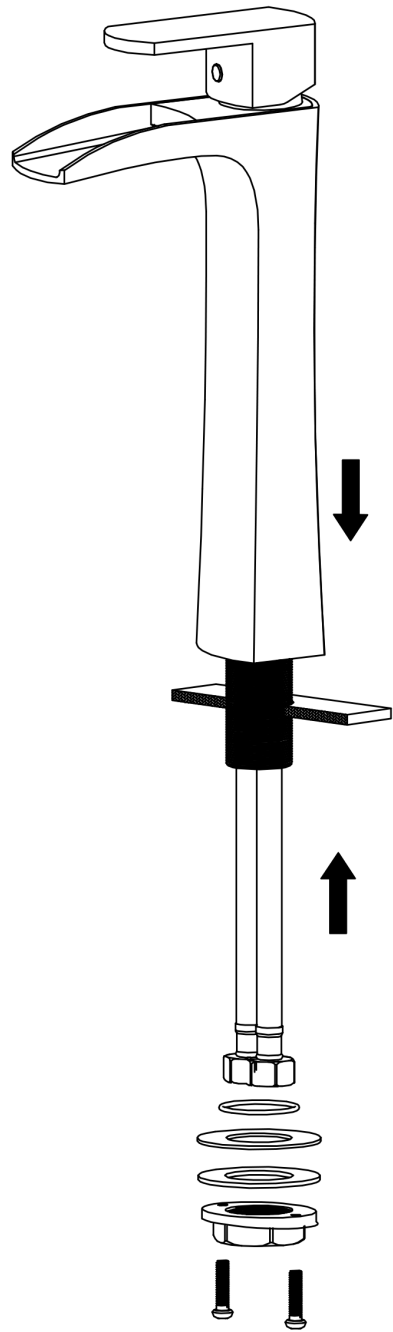

INSTALLATION GUIDE

Kassel

Models: KBF442C
KBF442MB
KBF442SS

COMPONENT LIST	QTY
1 - Faucet Body	1
2 - O-Ring	1
3 - Rubber Washer	1
4 - Metal Washer	1
5 - Mounting Hardware	1
6 - Screw	2

2

3

4

5

6

7

- 1 - Screw
- 2 - Color Button
- 3 - Handle
- 4 - Cover
- 5 - Nut
- 6 - Cartridge
- 7 - Cartridge Base
- 8 - O-Ring
- 9 - Gasket
- 10 - Faucet Body
- 11 - Screw
- 12 - Base
- 13 - O-Ring
- 14 - Rubber Washer
- 15 - Metal Washer
- 16 - Mounting Hardware
- 17 - Screw
- 18 - Water Lines
- 19 - Inlet Hoes
- 20 - O-Ring