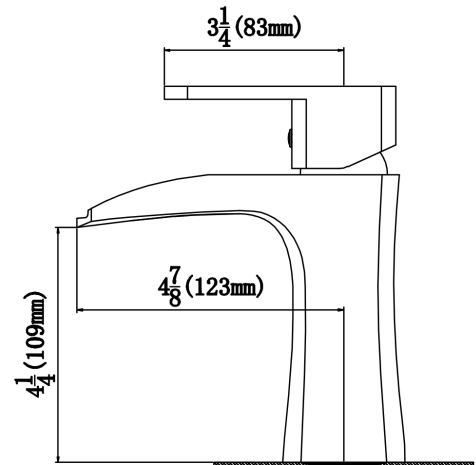

Karran bathroom faucets are designed to look beautiful and function flawlessly. Made using the highest quality, long-lasting components, each faucet will provide years of trouble-free use. This faucet is simple to install with its single hole mounting design, and comes in a variety of elegant, durable finishes that will complement your bathroom décor. Single lever flow and temperature control makes it very simple to operate. Consider one of these faucets the perfect choice for any residential or commercial bathroom project.

Series:	Bathroom Faucet Collection
Material:	Lead-free brass
Installation Type:	Single hole deck mount
Configuration / Style:	Single lever
Finish:	Durable PVD
Overall Height:	6-7/8"
Spout Reach:	4-7/8"
Spout Height:	4-1/4"
Accessories Included:	Pop-up drain
Finishes Available:	Stainless steel, chrome, matte black

KBF440C

PROJECT INFORMATION

PROJECT: _____

CONTACT: _____

DATE: _____

NOTES: _____

_____

_____

APPROVAL:

We reserve the right to update product specifications without notice. Please visit karran.com for the most current specification sheets. All dimensions are accurate to 1/4". REV 05-2022