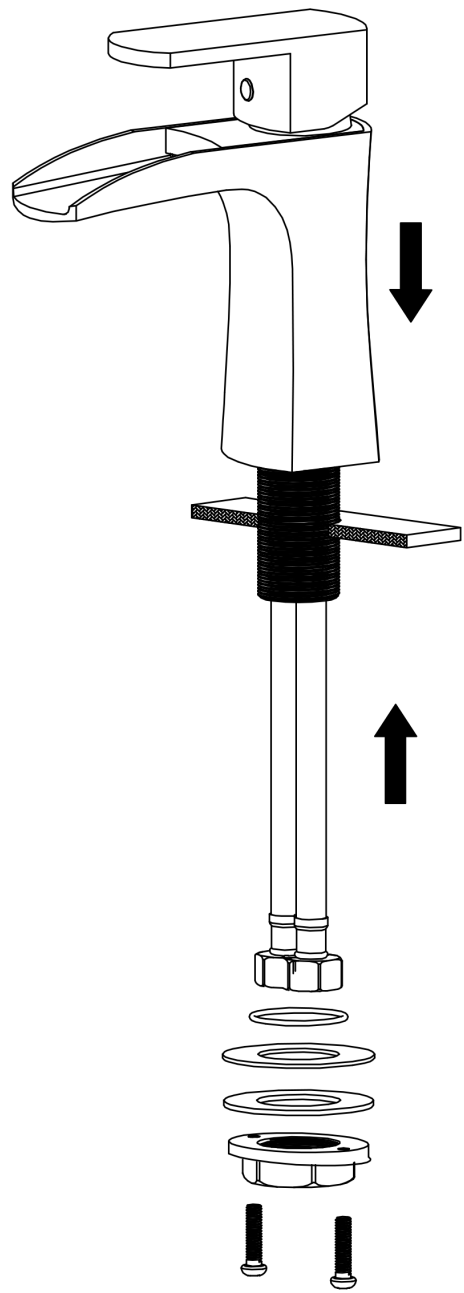

INSTALLATION GUIDE

Kassel

Models: KBF440C
KBF440MB
KBF440SS

COMPONENT LIST	QTY
1 - Faucet Body	1
2 - O-Ring	1
3 - Rubber Washer	1
4 - Metal Washer	1
5 - Mounting Hardware	1
6 - Screw	2

2

3

4

5

6

7

- 1 - Screw
- 2 - Color Button
- 3 - Handle
- 4 - Cover
- 5 - Nut
- 6 - Cartridge
- 7 - Cartridge Base
- 8 - O-Ring
- 9 - Gasket
- 10 - Faucet Body
- 11 - Screw
- 12 - Base
- 13 - O-Ring
- 14 - Rubber Washer
- 15 - Metal Washer
- 16 - Mounting Hardware
- 17 - Screw
- 18 - Water Lines