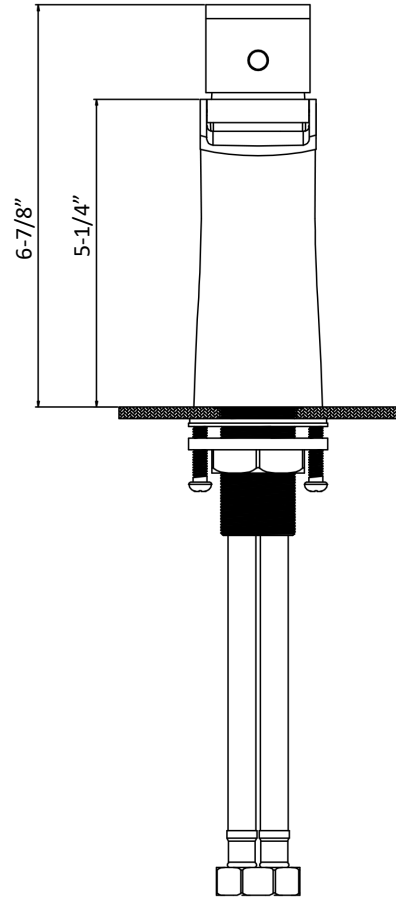

INSTALLATION GUIDE

Kassel

Models: KBF440C
KBF440MB
KBF440SS

COMPONENT LIST	QTY
1 - Faucet Body	1
2 - O-Ring	1
3 - Rubber Washer	1
4 - Metal Washer	1
5 - Mounting Hardware	1
6 - Screw	2

2

3

4

5

6

7

- 1 - Screw
- 2 - Color Button
- 3 - Handle
- 4 - Cover
- 5 - Nut
- 6 - Cartridge
- 7 - Cartridge Base
- 8 - O-Ring
- 9 - Gasket
- 10 - Faucet Body
- 11 - Screw
- 12 - Base
- 13 - O-Ring
- 14 - Rubber Washer
- 15 - Metal Washer
- 16 - Mounting Hardware
- 17 - Screw
- 18 - Water Lines