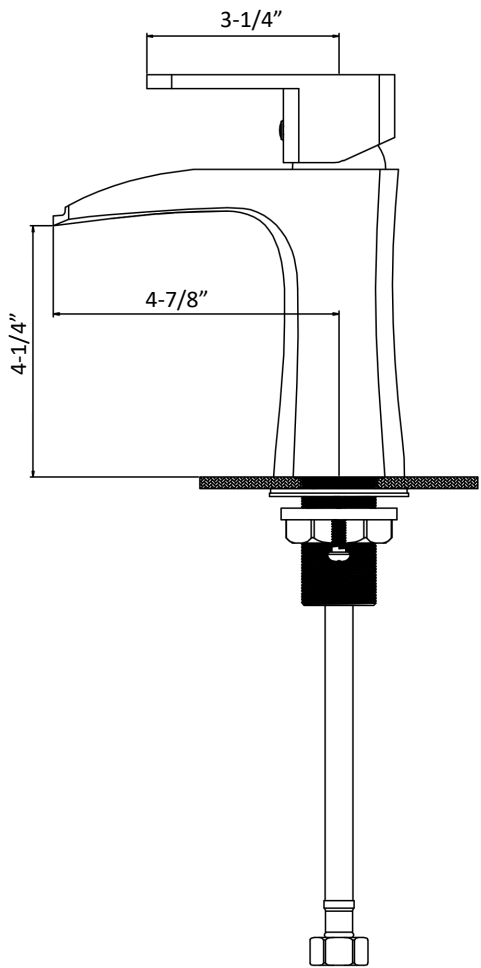

INSTALLATION GUIDE

Kassel

Models: KBF440C
KBF440MB
KBF440SS

COMPONENT LIST	QTY
1 - Faucet Body	1
2 - O-Ring	1
3 - Rubber Washer	1
4 - Metal Washer	1
5 - Mounting Hardware	1
6 - Screw	2

2

3

4

5

6

7

- 1 - Screw
- 2 - Color Button
- 3 - Handle
- 4 - Cover
- 5 - Nut
- 6 - Cartridge
- 7 - Cartridge Base
- 8 - O-Ring
- 9 - Gasket
- 10 - Faucet Body
- 11 - Screw
- 12 - Base
- 13 - O-Ring
- 14 - Rubber Washer
- 15 - Metal Washer
- 16 - Mounting Hardware
- 17 - Screw
- 18 - Water Lines