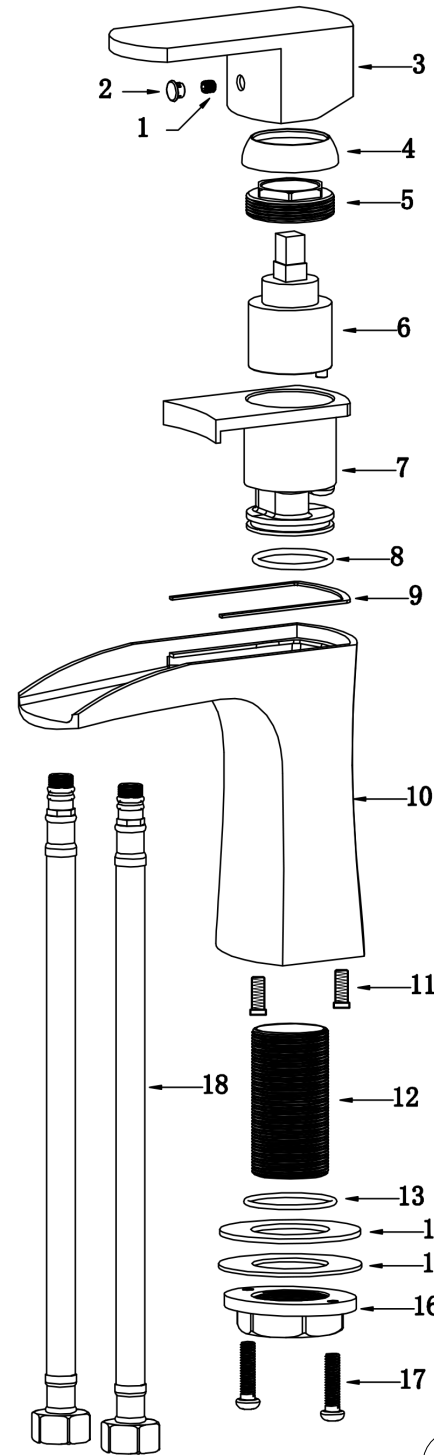

INSTALLATION GUIDE

Kassel

Models: KBF440C
KBF440MB
KBF440SS

COMPONENT LIST	QTY
1 - Faucet Body	1
2 - O-Ring	1
3 - Rubber Washer	1
4 - Metal Washer	1
5 - Mounting Hardware	1
6 - Screw	2

2

3

4

5

6

7

- 1 - Screw
- 2 - Color Button
- 3 - Handle
- 4 - Cover
- 5 - Nut
- 6 - Cartridge
- 7 - Cartridge Base
- 8 - O-Ring
- 9 - Gasket
- 10 - Faucet Body
- 11 - Screw
- 12 - Base
- 13 - O-Ring
- 14 - Rubber Washer
- 15 - Metal Washer
- 16 - Mounting Hardware
- 17 - Screw
- 18 - Water Lines