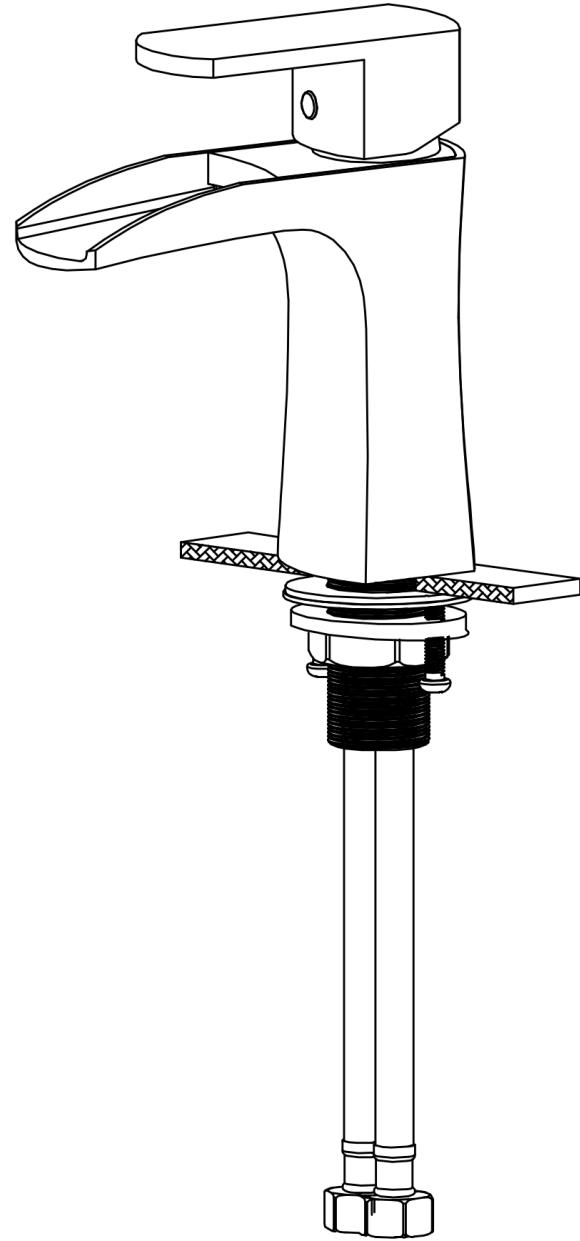

INSTALLATION GUIDE

Kassel

Models: KBF440C
KBF440MB
KBF440SS

COMPONENT LIST	QTY
1 - Faucet Body	1
2 - O-Ring	1
3 - Rubber Washer	1
4 - Metal Washer	1
5 - Mounting Hardware	1
6 - Screw	2

2

3

4

5

6

7

- 1 - Screw
- 2 - Color Button
- 3 - Handle
- 4 - Cover
- 5 - Nut
- 6 - Cartridge
- 7 - Cartridge Base
- 8 - O-Ring
- 9 - Gasket
- 10 - Faucet Body
- 11 - Screw
- 12 - Base
- 13 - O-Ring
- 14 - Rubber Washer
- 15 - Metal Washer
- 16 - Mounting Hardware
- 17 - Screw
- 18 - Water Lines