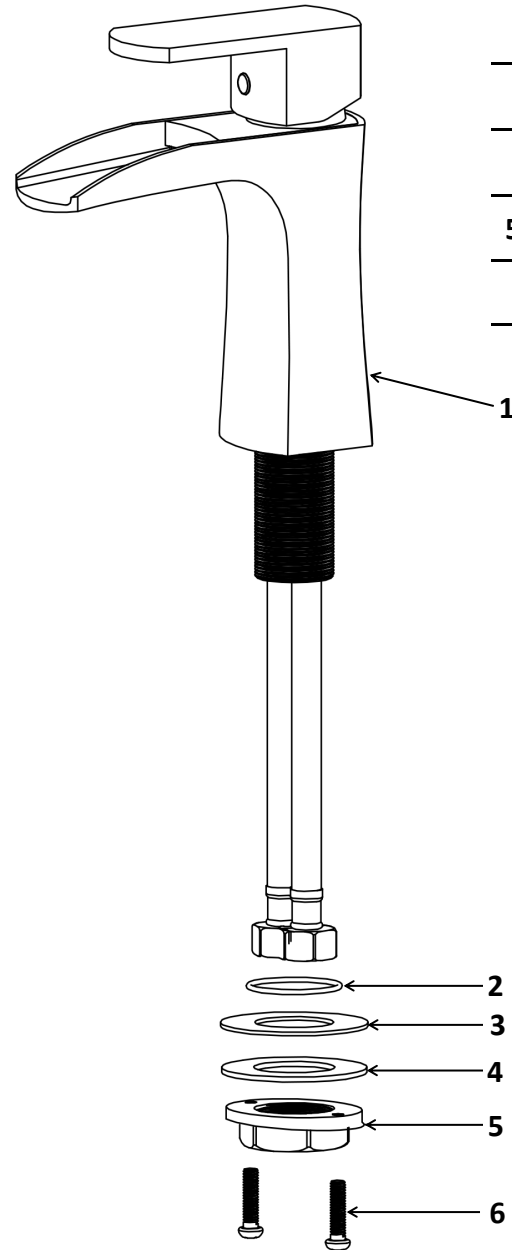

INSTALLATION GUIDE

Kassel

Models: KBF440C
KBF440MB
KBF440SS

COMPONENT LIST	QTY
1 - Faucet Body	1
2 - O-Ring	1
3 - Rubber Washer	1
4 - Metal Washer	1
5 - Mounting Hardware	1
6 - Screw	2

2

3

4

5

6

7

- 1 - Screw
- 2 - Color Button
- 3 - Handle
- 4 - Cover
- 5 - Nut
- 6 - Cartridge
- 7 - Cartridge Base
- 8 - O-Ring
- 9 - Gasket
- 10 - Faucet Body
- 11 - Screw
- 12 - Base
- 13 - O-Ring
- 14 - Rubber Washer
- 15 - Metal Washer
- 16 - Mounting Hardware
- 17 - Screw
- 18 - Water Lines