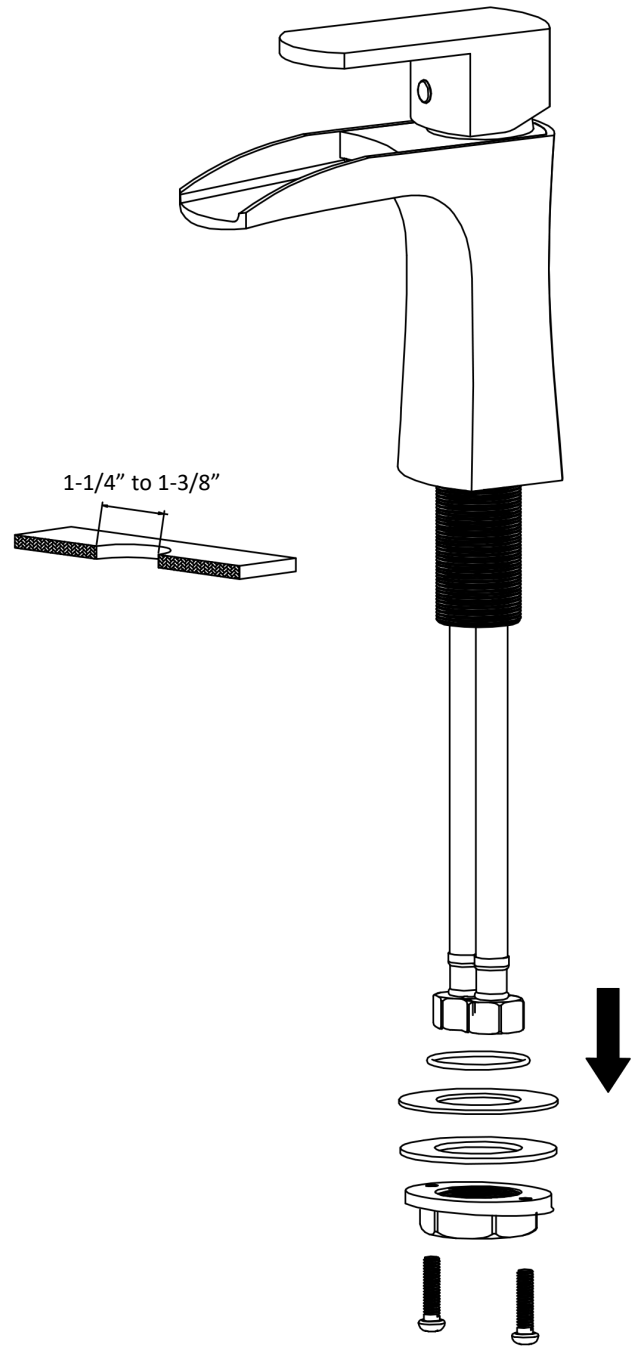

INSTALLATION GUIDE

Kassel

Models: KBF440C
KBF440MB
KBF440SS

COMPONENT LIST	QTY
1 - Faucet Body	1
2 - O-Ring	1
3 - Rubber Washer	1
4 - Metal Washer	1
5 - Mounting Hardware	1
6 - Screw	2

2

3

4

5

6

7

- 1 - Screw
- 2 - Color Button
- 3 - Handle
- 4 - Cover
- 5 - Nut
- 6 - Cartridge
- 7 - Cartridge Base
- 8 - O-Ring
- 9 - Gasket
- 10 - Faucet Body
- 11 - Screw
- 12 - Base
- 13 - O-Ring
- 14 - Rubber Washer
- 15 - Metal Washer
- 16 - Mounting Hardware
- 17 - Screw
- 18 - Water Lines