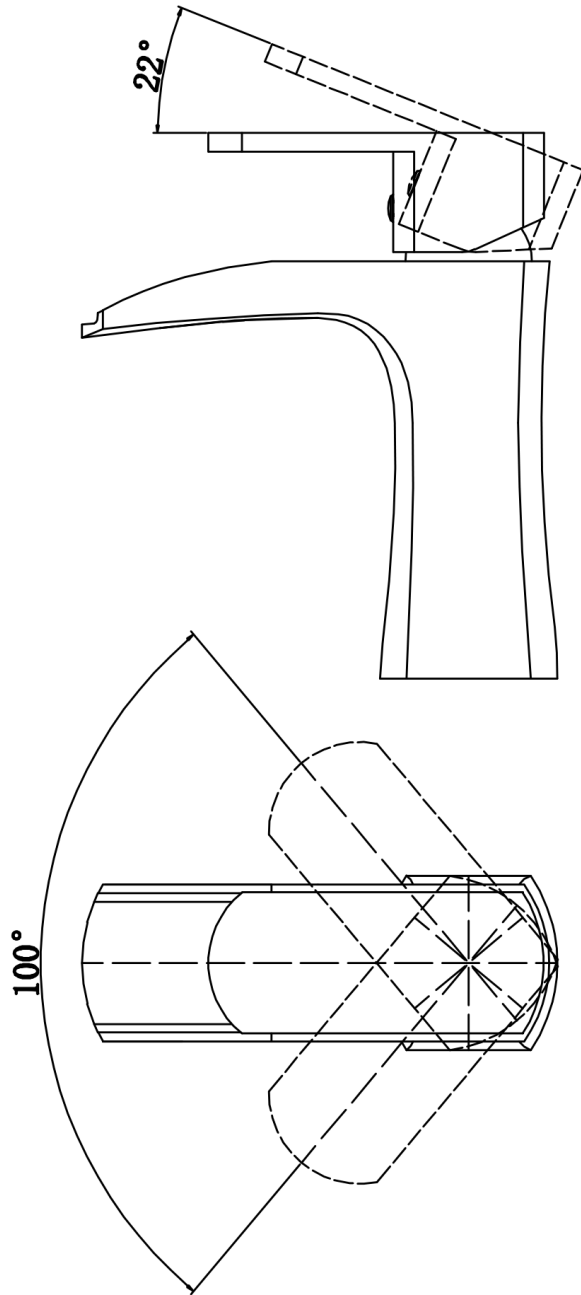

INSTALLATION GUIDE

Kassel

Models: KBF440C
KBF440MB
KBF440SS

COMPONENT LIST	QTY
1 - Faucet Body	1
2 - O-Ring	1
3 - Rubber Washer	1
4 - Metal Washer	1
5 - Mounting Hardware	1
6 - Screw	2

2

3

4

5

6

7

- 1 - Screw
- 2 - Color Button
- 3 - Handle
- 4 - Cover
- 5 - Nut
- 6 - Cartridge
- 7 - Cartridge Base
- 8 - O-Ring
- 9 - Gasket
- 10 - Faucet Body
- 11 - Screw
- 12 - Base
- 13 - O-Ring
- 14 - Rubber Washer
- 15 - Metal Washer
- 16 - Mounting Hardware
- 17 - Screw
- 18 - Water Lines