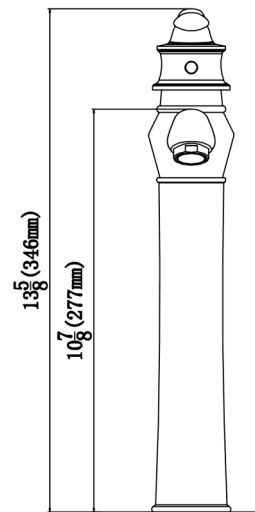

PROJECT INFORMATION

PROJECT: _____

CONTACT: _____

DATE: _____

NOTES: _____

_____

_____

APPROVAL:

We reserve the right to update product specifications without notice. Please visit karran.com for the most current specification sheets. All dimensions are accurate to 1/4". REV 05-2022