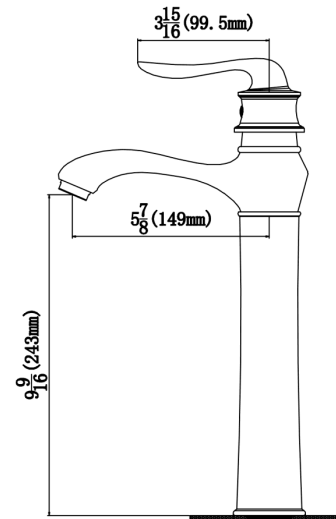

Karran bathroom faucets are designed to look beautiful and function flawlessly. Made using the highest quality, long-lasting components, each faucet will provide years of trouble-free use. This faucet is simple to install with its single hole mounting design, and comes in a variety of elegant, durable finishes that will complement your bathroom décor. Single lever flow and temperature control makes it very simple to operate. Consider one of these faucets the perfect choice for any residential or commercial bathroom project.

Series:	Bathroom Faucet Collection
Material:	Lead-free brass
Installation Type:	Single hole deck mount
Configuration / Style:	Single lever
Finish:	Durable PVD
Overall Height:	13-5/8"
Overall Spout Reach:	5-7/8"
Overall Spout Height:	9-9/16"
Accessories Included:	Pop-up drain
Finishes Available:	Stainless steel, chrome, matte black

KBF432SS

PROJECT INFORMATION

PROJECT: _____

CONTACT: _____

DATE: _____

NOTES: _____

_____

_____

APPROVAL:

We reserve the right to update product specifications without notice. Please visit karran.com for the most current specification sheets. All dimensions are accurate to 1/4". REV 05-2022