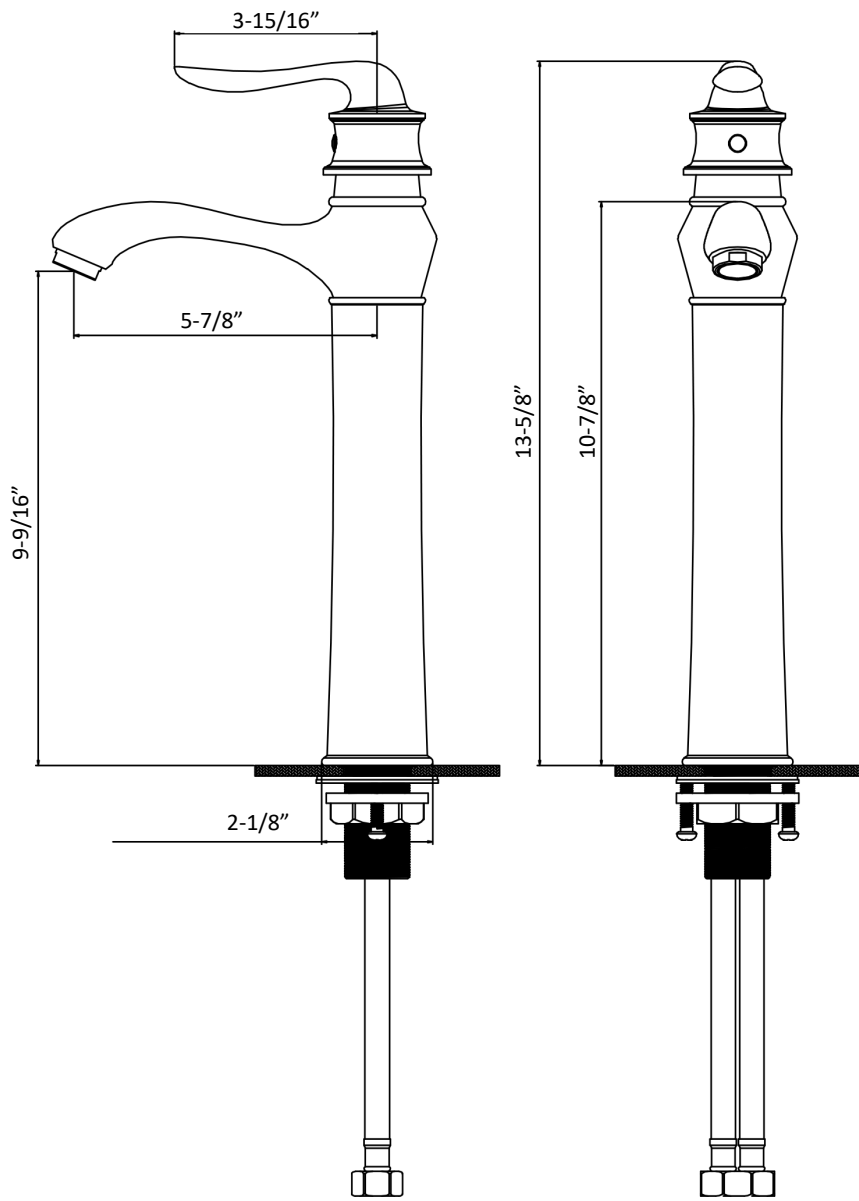

INSTALLATION GUIDE

Dartford

Models: KBF432C
KBF432MB
KBF432SS

COMPONENT LIST	QTY
1 - Faucet Body	1
2 - O-Ring	1
3 - Rubber Washer	1
4 - Metal Washer	1
5 - Mounting Hardware	1
6 - Screw	2

2

3

4

5

6

7

1 - Color Button

2 - Screw

3 - Handle

4 - Cover

5 - Nut

6 - Cartridge

7 - Faucet Body

8 - Base Body

9 - Base

10 - O-Ring

11 - Rubber Washer

12 - Metal Washer

13 - Mounting Hardware

14 - Screw