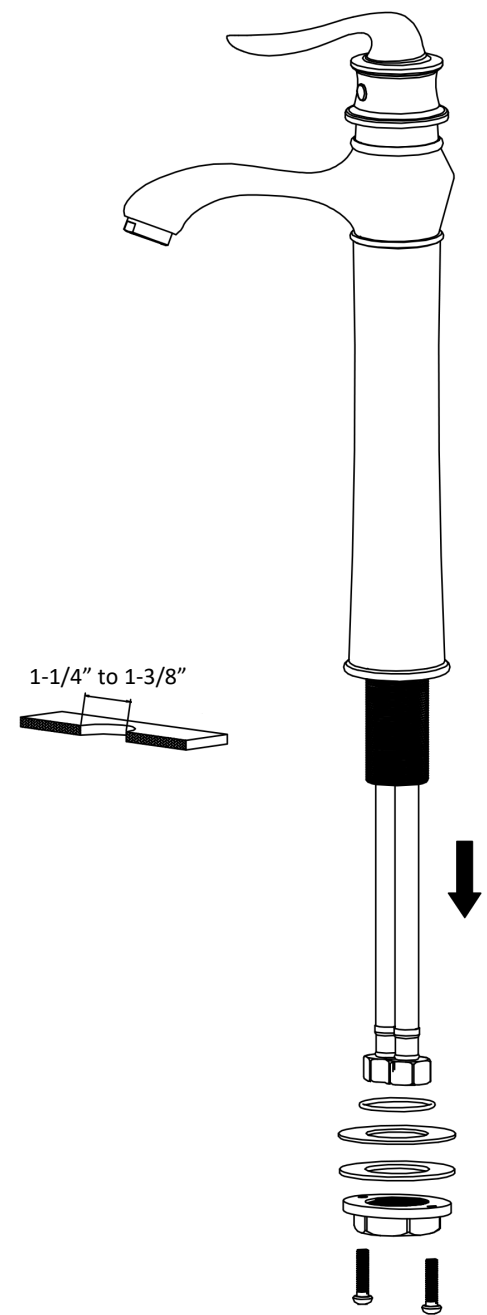

INSTALLATION GUIDE

Dartford

Models: KBF432C
KBF432MB
KBF432SS

COMPONENT LIST	QTY
1 - Faucet Body	1
2 - O-Ring	1
3 - Rubber Washer	1
4 - Metal Washer	1
5 - Mounting Hardware	1
6 - Screw	2

2

3

4

5

6

7

1 - Color Button

2 - Screw

3 - Handle

4 - Cover

5 - Nut

6 - Cartridge

7 - Faucet Body

8 - Base Body

9 - Base

10 - O-Ring

11 - Rubber Washer

12 - Metal Washer

13 - Mounting Hardware

14 - Screw

15 - Water Lines

16 - Inlet Hoses

17 - O-Rings

18 - Aerator Cover

19 - Aerator

20 - Gasket