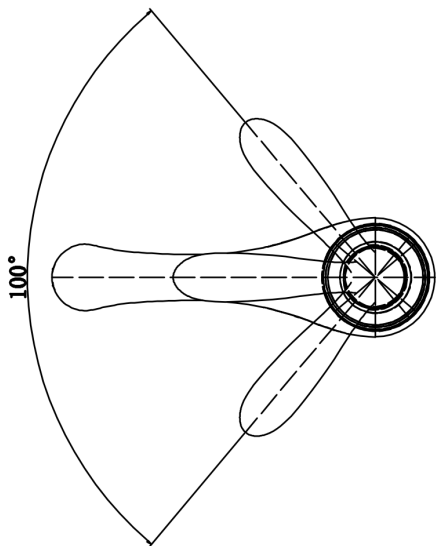

INSTALLATION GUIDE

Dartford

Models: KBF432C
KBF432MB
KBF432SS

COMPONENT LIST	QTY
1 - Faucet Body	1
2 - O-Ring	1
3 - Rubber Washer	1
4 - Metal Washer	1
5 - Mounting Hardware	1
6 - Screw	2

2

3

4

5

6

7

1 - Color Button

2 - Screw

3 - Handle

4 - Cover

5 - Nut

6 - Cartridge