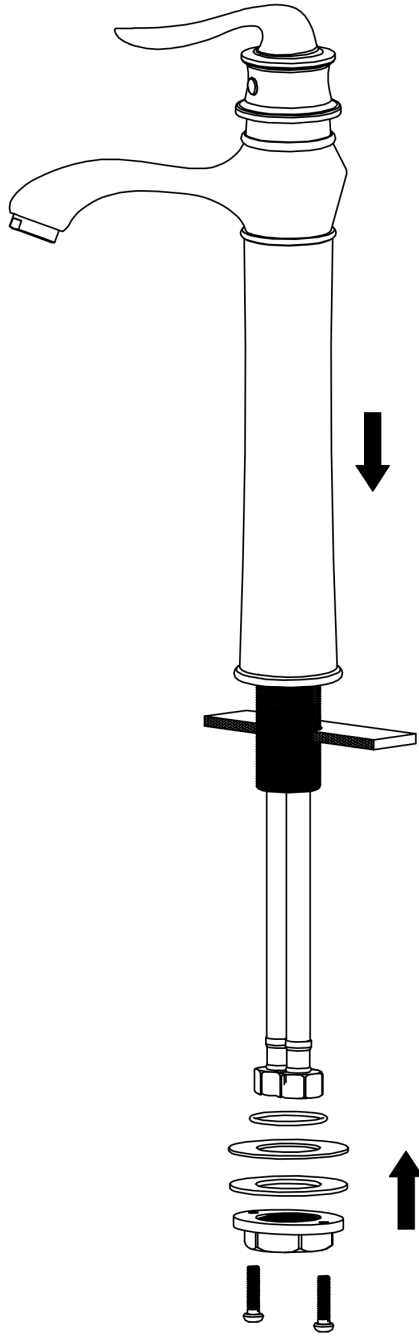

INSTALLATION GUIDE

Dartford

Models: KBF432C
KBF432MB
KBF432SS

COMPONENT LIST	QTY
1 - Faucet Body	1
2 - O-Ring	1
3 - Rubber Washer	1
4 - Metal Washer	1
5 - Mounting Hardware	1
6 - Screw	2

2

3

4

5

6

7

1 - Color Button

2 - Screw

3 - Handle

4 - Cover

5 - Nut

6 - Cartridge

7 - Faucet Body

8 - Base Body

9 - Base

10 - O-Ring

11 - Rubber Washer

12 - Metal Washer

13 - Mounting Hardware

14 - Screw

15 - Water Lines

16 - Inlet Hoses

17 - O-Rings

18 - Aerator Cover

19 - Aerator

20 - Gasket