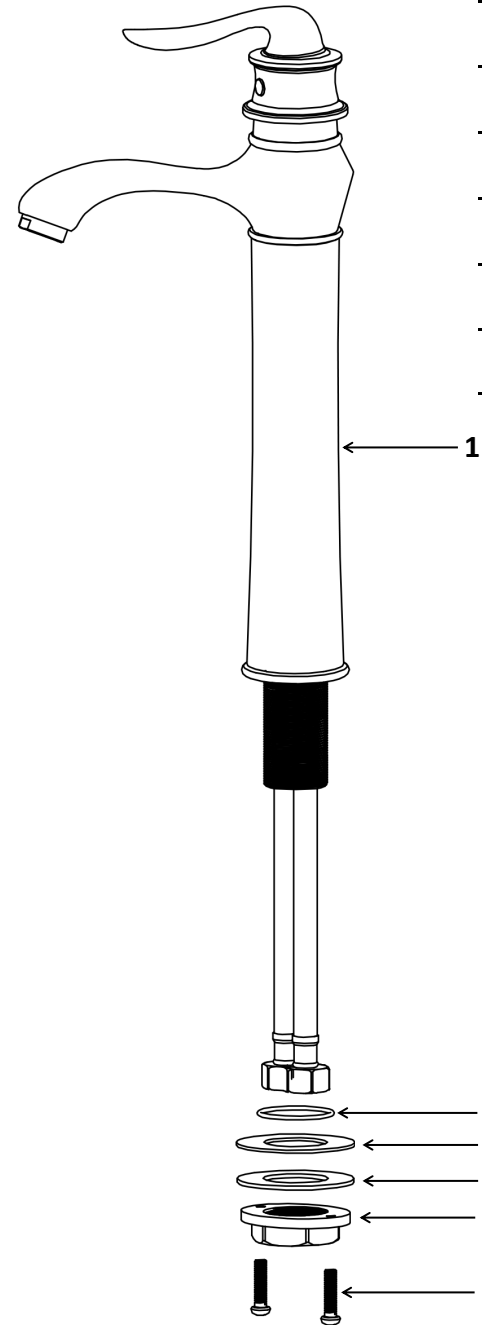

INSTALLATION GUIDE

Dartford

Models: KBF432C
KBF432MB
KBF432SS

COMPONENT LIST	QTY
1 - Faucet Body	1
2 - O-Ring	1
3 - Rubber Washer	1
4 - Metal Washer	1
5 - Mounting Hardware	1
6 - Screw	2

2

3

4

5

6

7

1 - Color Button

2 - Screw

3 - Handle

4 - Cover

5 - Nut

6 - Cartridge

7 - Faucet Body

8 - Base Body

9 - Base

10 - O-Ring

11 - Rubber Washer

12 - Metal Washer

13 - Mounting Hardware

14 - Screw

15 - Water Lines

16 - Inlet Hoses

17 - O-Rings

18 - Aerator Cover

19 - Aerator

20 - Gasket