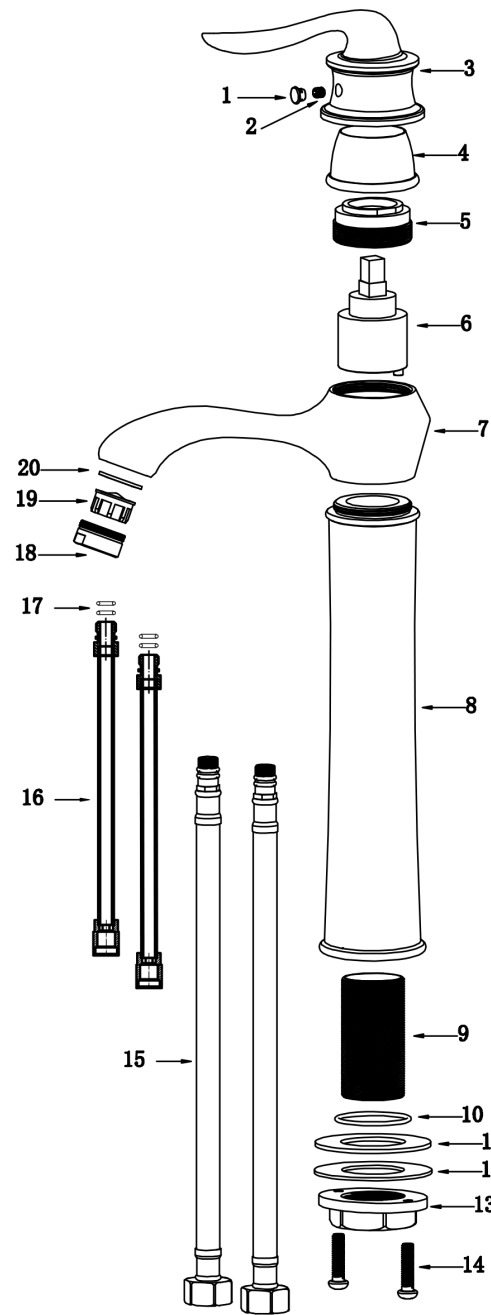

INSTALLATION GUIDE

Dartford

Models: KBF432C
KBF432MB
KBF432SS

COMPONENT LIST	QTY
1 - Faucet Body	1
2 - O-Ring	1
3 - Rubber Washer	1
4 - Metal Washer	1
5 - Mounting Hardware	1
6 - Screw	2

2

3

4

5

6

7

1 - Color Button

2 - Screw

3 - Handle

4 - Cover

5 - Nut

6 - Cartridge

7 - Faucet Body

8 - Base Body

9 - Base

10 - O-Ring

11 - Rubber Washer

12 - Metal Washer

13 - Mounting Hardware

14 - Screw

15 - Water Lines

16 - Inlet Hoses

17 - O-Rings

18 - Aerator Cover

19 - Aerator

20 - Gasket