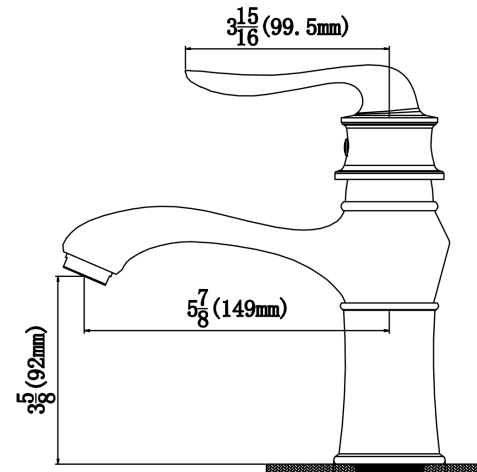

Karran bathroom faucets are designed to look beautiful and function flawlessly. Made using the highest quality, long-lasting components, each faucet will provide years of trouble-free use. This faucet is simple to install with its single hole mounting design, and comes in a variety of elegant, durable finishes that will complement your bathroom décor. Single lever flow and temperature control makes it very simple to operate. Consider one of these faucets the perfect choice for any residential or commercial bathroom project.

Series:	Bathroom Faucet Collection
Material:	Lead-free brass
Installation Type:	Single hole deck mount
Configuration / Style:	Single lever
Finish:	Durable PVD
Overall Height:	7-11/16"
Spout Reach:	5-7/8"
Spout Height:	3-5/8"
Accessories Included:	Pop-up drain
Finishes Available:	Stainless steel, chrome, matte black

KBF430C

PROJECT INFORMATION

PROJECT: _____

CONTACT: _____

DATE: _____

NOTES: _____

_____

_____

APPROVAL:

We reserve the right to update product specifications without notice. Please visit karran.com for the most current specification sheets. All dimensions are accurate to 1/4". REV 05-2022