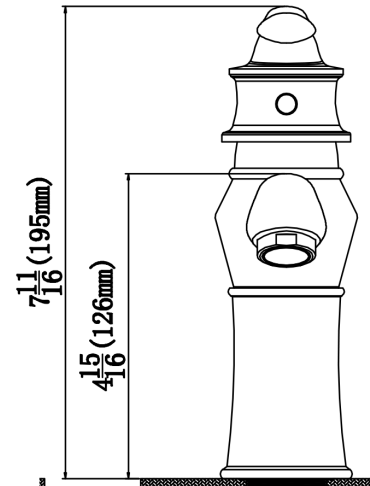

PROJECT INFORMATION

PROJECT: _____

CONTACT: _____

DATE: _____

NOTES: _____

_____

_____

APPROVAL:

We reserve the right to update product specifications without notice. Please visit karran.com for the most current specification sheets. All dimensions are accurate to 1/4". REV 05-2022