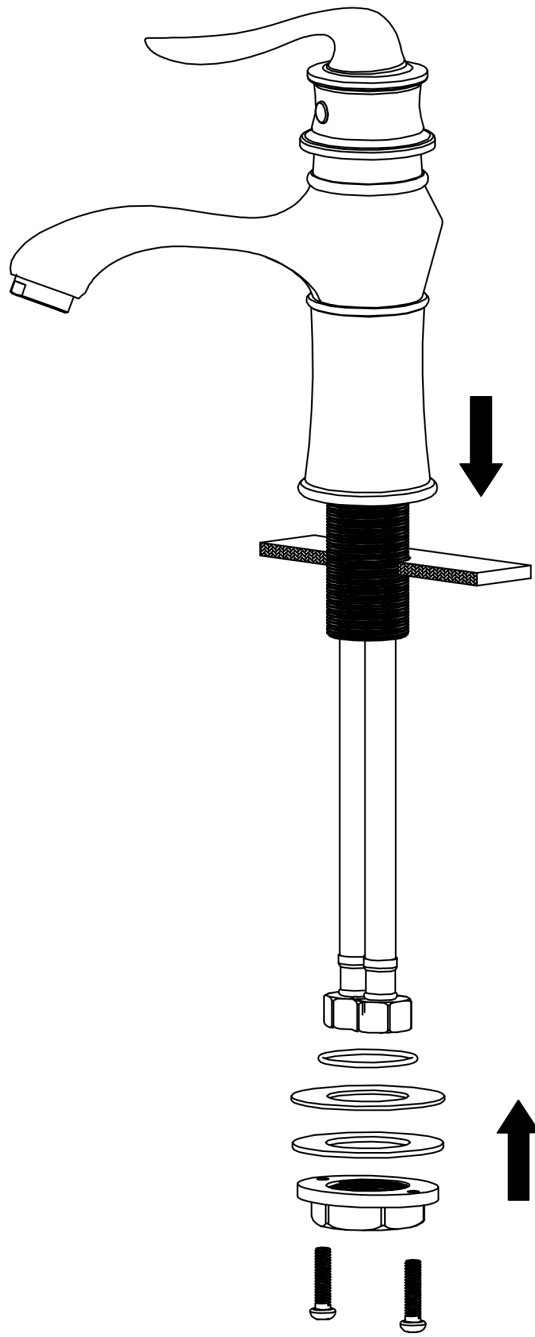

INSTALLATION GUIDE

Dartford

Models: KBF430C
KBF430MB
KBF430SS

COMPONENT LIST	QTY
1 - Faucet Body	1
2 - O-Ring	1
3 - Rubber Washer	1
4 - Metal Washer	1
5 - Mounting Hardware	1
6 - Screw	2

2

3

4

5

6

7

1 - Color Button

2 - Screw

3 - Handle

4 - Cover

5 - Nut

6 - Cartridge

7 - Faucet Body

8 - Base Body

9 - Base

10 - O-Ring

11 - Rubber Washer

12 - Metal Washer

13 - Mounting Hardware

14 - Screw