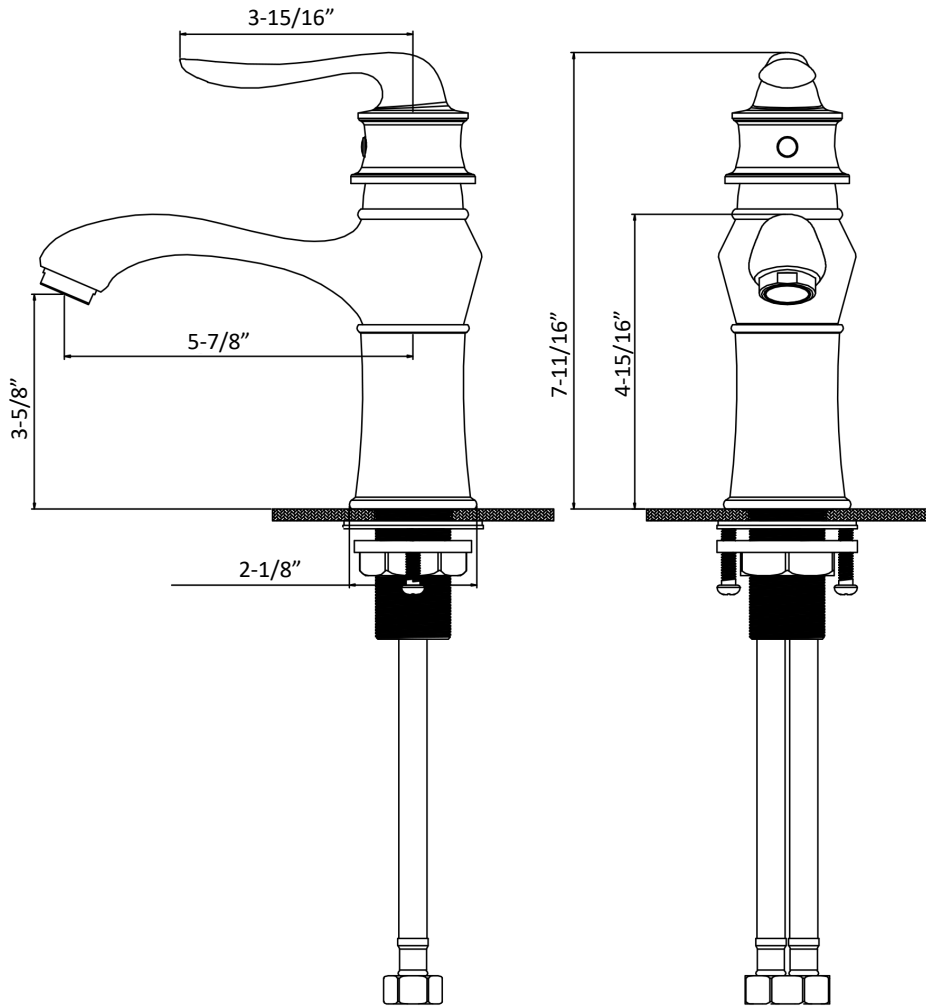

INSTALLATION GUIDE

Dartford

Models: KBF430C
KBF430MB
KBF430SS

COMPONENT LIST	QTY
1 - Faucet Body	1
2 - O-Ring	1
3 - Rubber Washer	1
4 - Metal Washer	1
5 - Mounting Hardware	1
6 - Screw	2

2

3

4

5

6

7

1 - Color Button

2 - Screw

3 - Handle

4 - Cover

5 - Nut

6 - Cartridge

7 - Faucet Body

8 - Base Body

9 - Base

10 - O-Ring

11 - Rubber Washer

12 - Metal Washer

13 - Mounting Hardware

14 - Screw