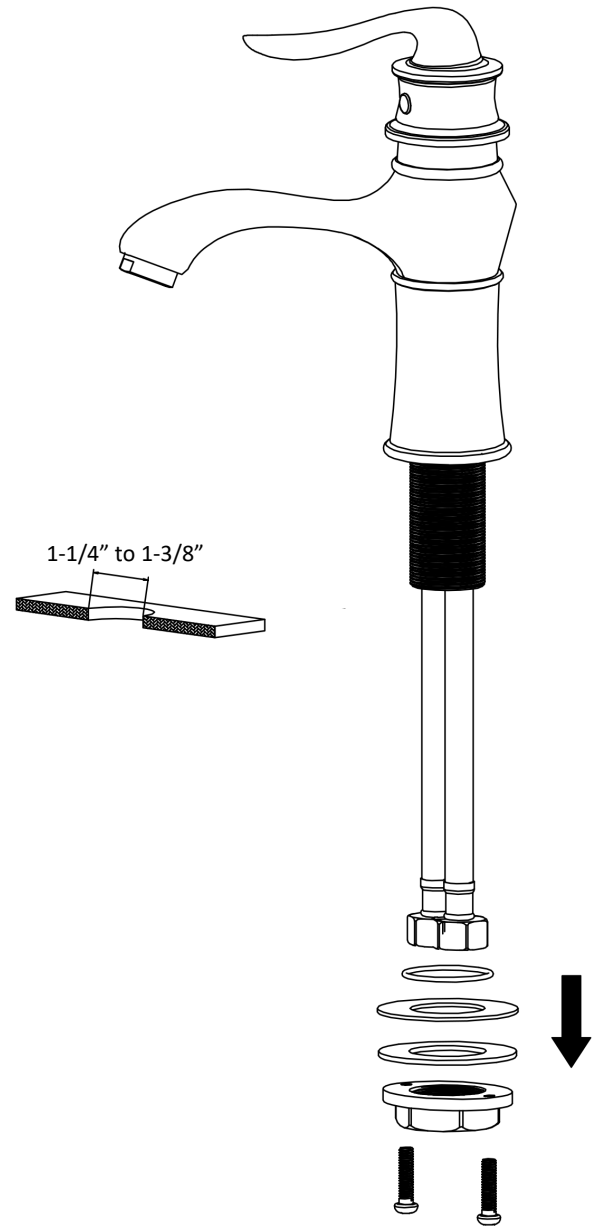

INSTALLATION GUIDE

Dartford

Models: KBF430C
KBF430MB
KBF430SS

COMPONENT LIST	QTY
1 - Faucet Body	1
2 - O-Ring	1
3 - Rubber Washer	1
4 - Metal Washer	1
5 - Mounting Hardware	1
6 - Screw	2

2

3

4

5

6

7

1 - Color Button

2 - Screw

3 - Handle

4 - Cover

5 - Nut

6 - Cartridge

7 - Faucet Body

8 - Base Body

9 - Base

10 - O-Ring

11 - Rubber Washer

12 - Metal Washer

13 - Mounting Hardware

14 - Screw